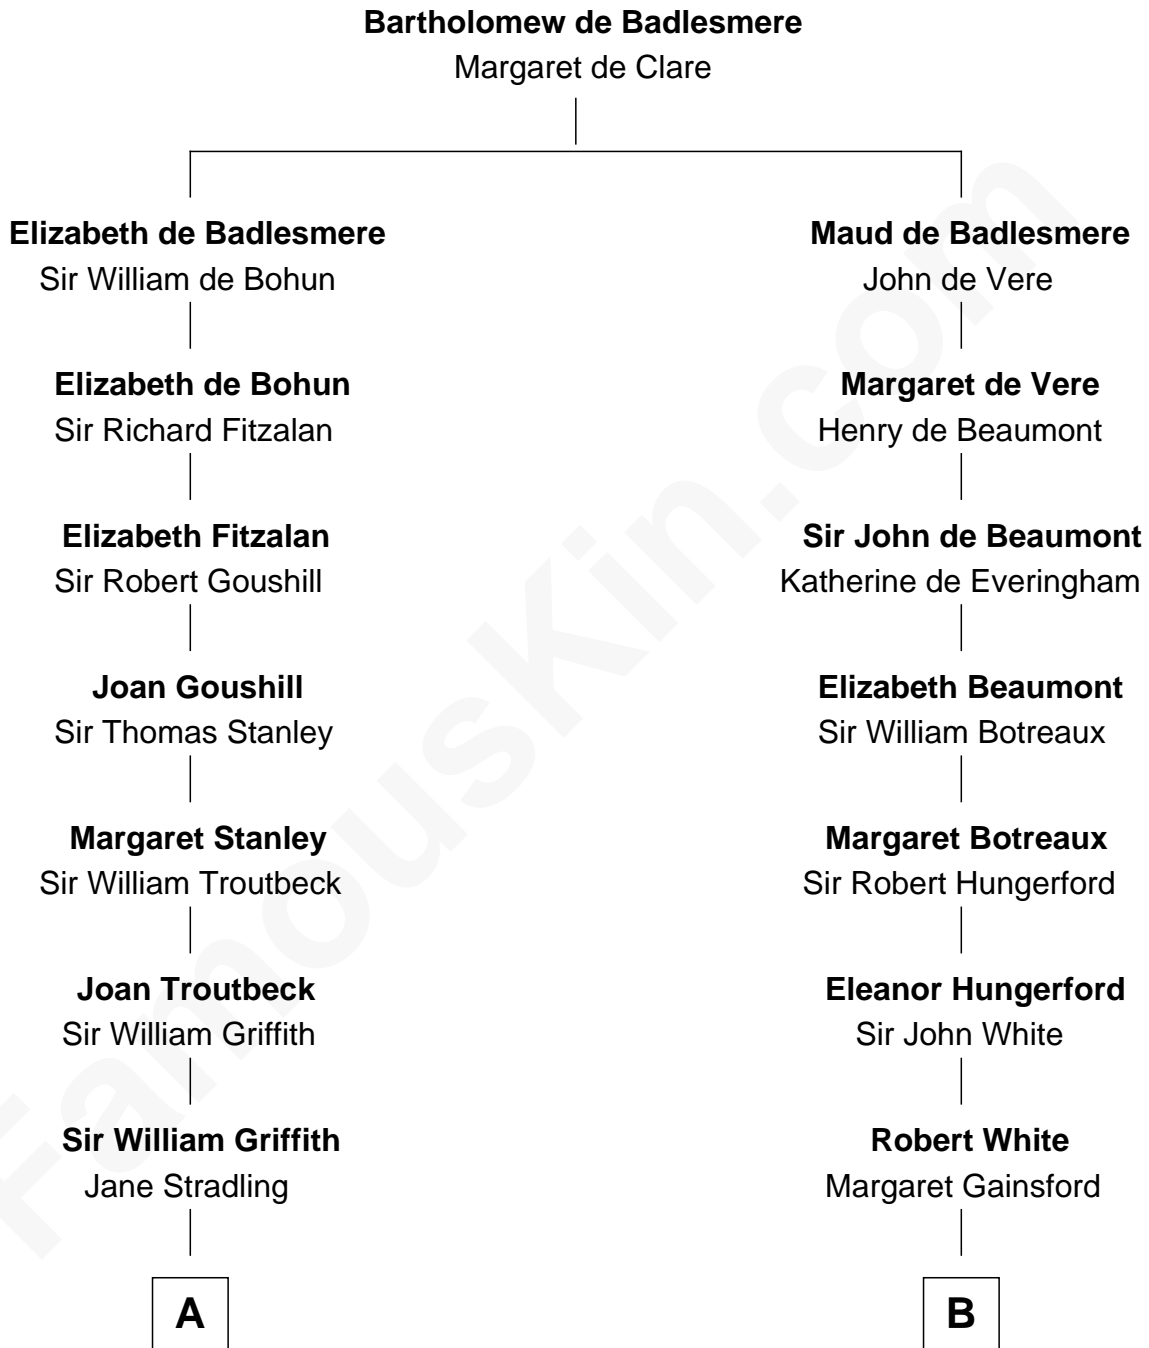

FamousKin.com
Relationship Chart of
John Quincy Adams
6th U.S. President

16th cousin 2 times removed of
Sir Charles Tupper
6th Prime Minister of Canada

C

Rev. Charles Tupper
Miriam Lockhart

Sir Charles Tupper
6th Prime Minister of Canada

FamousKin.com