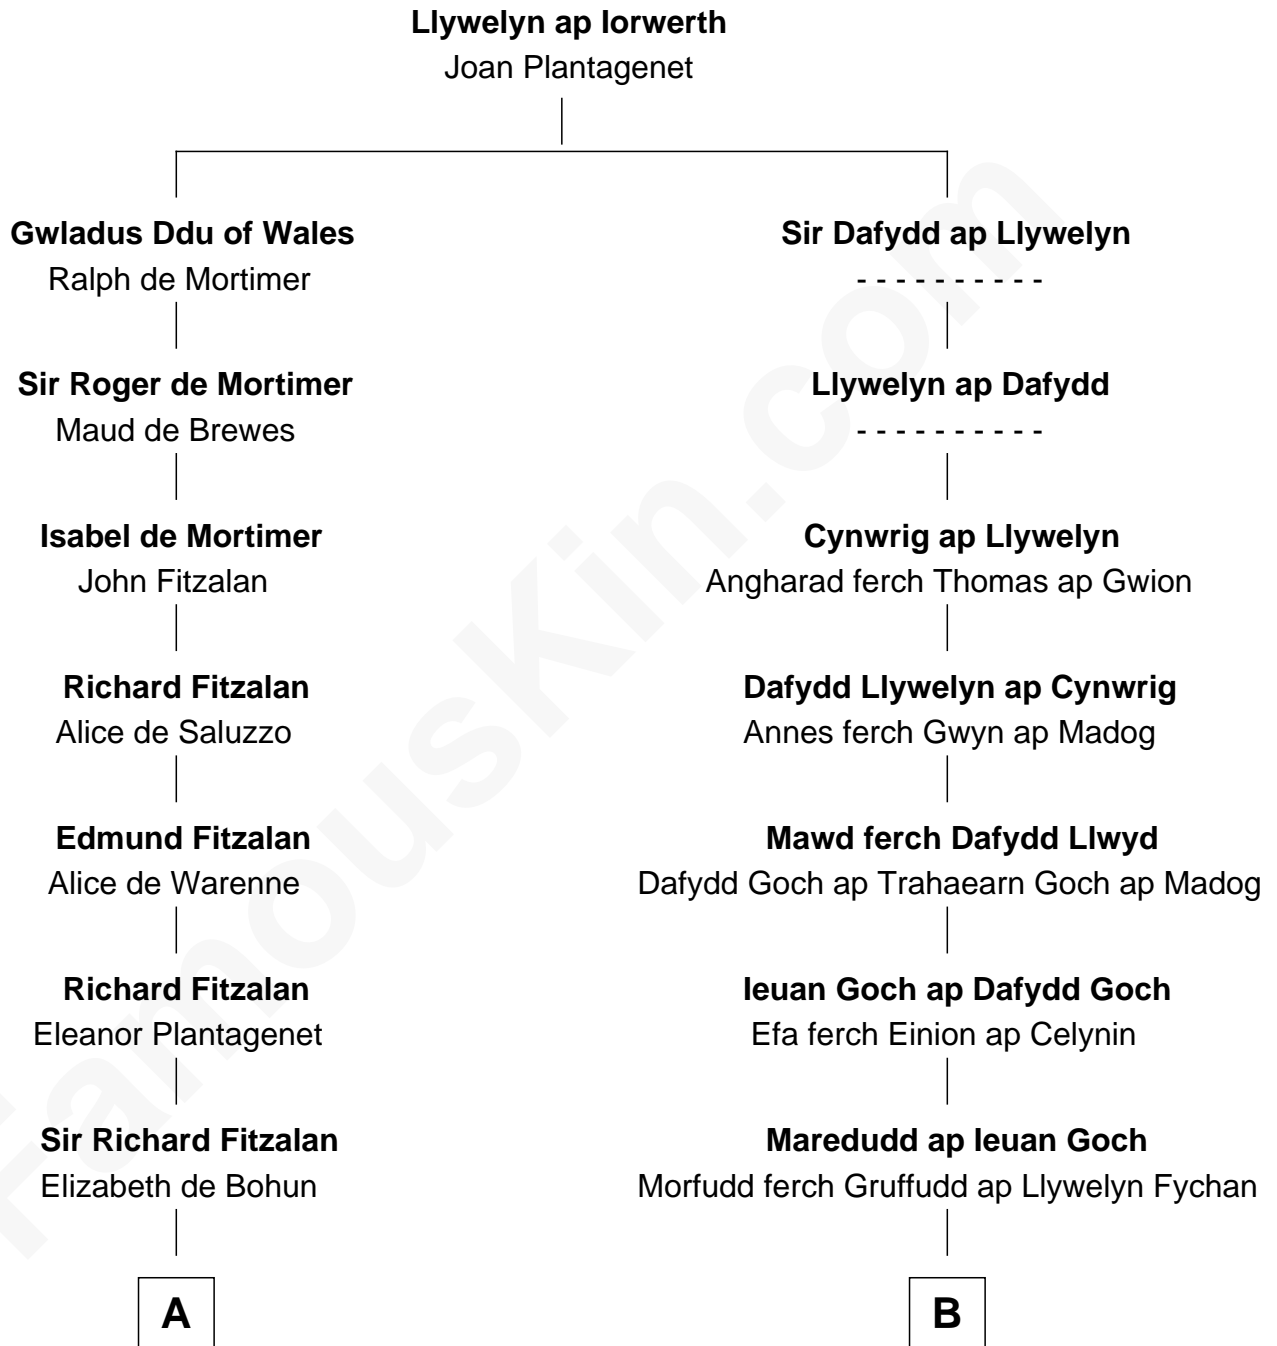

FamousKin.com
Relationship Chart of
John Quincy Adams
6th U.S. President

16th cousin 5 times removed of

Elihu Yale

Benefactor and Namesake of Yale College

C

Anna Shepard

Daniel Quincy

Col John Quincy

Elizabeth Norton

Elizabeth Quincy

Rev. William Smith

Abigail Quincy Smith

John Adams

John Quincy Adams

6th U.S. President