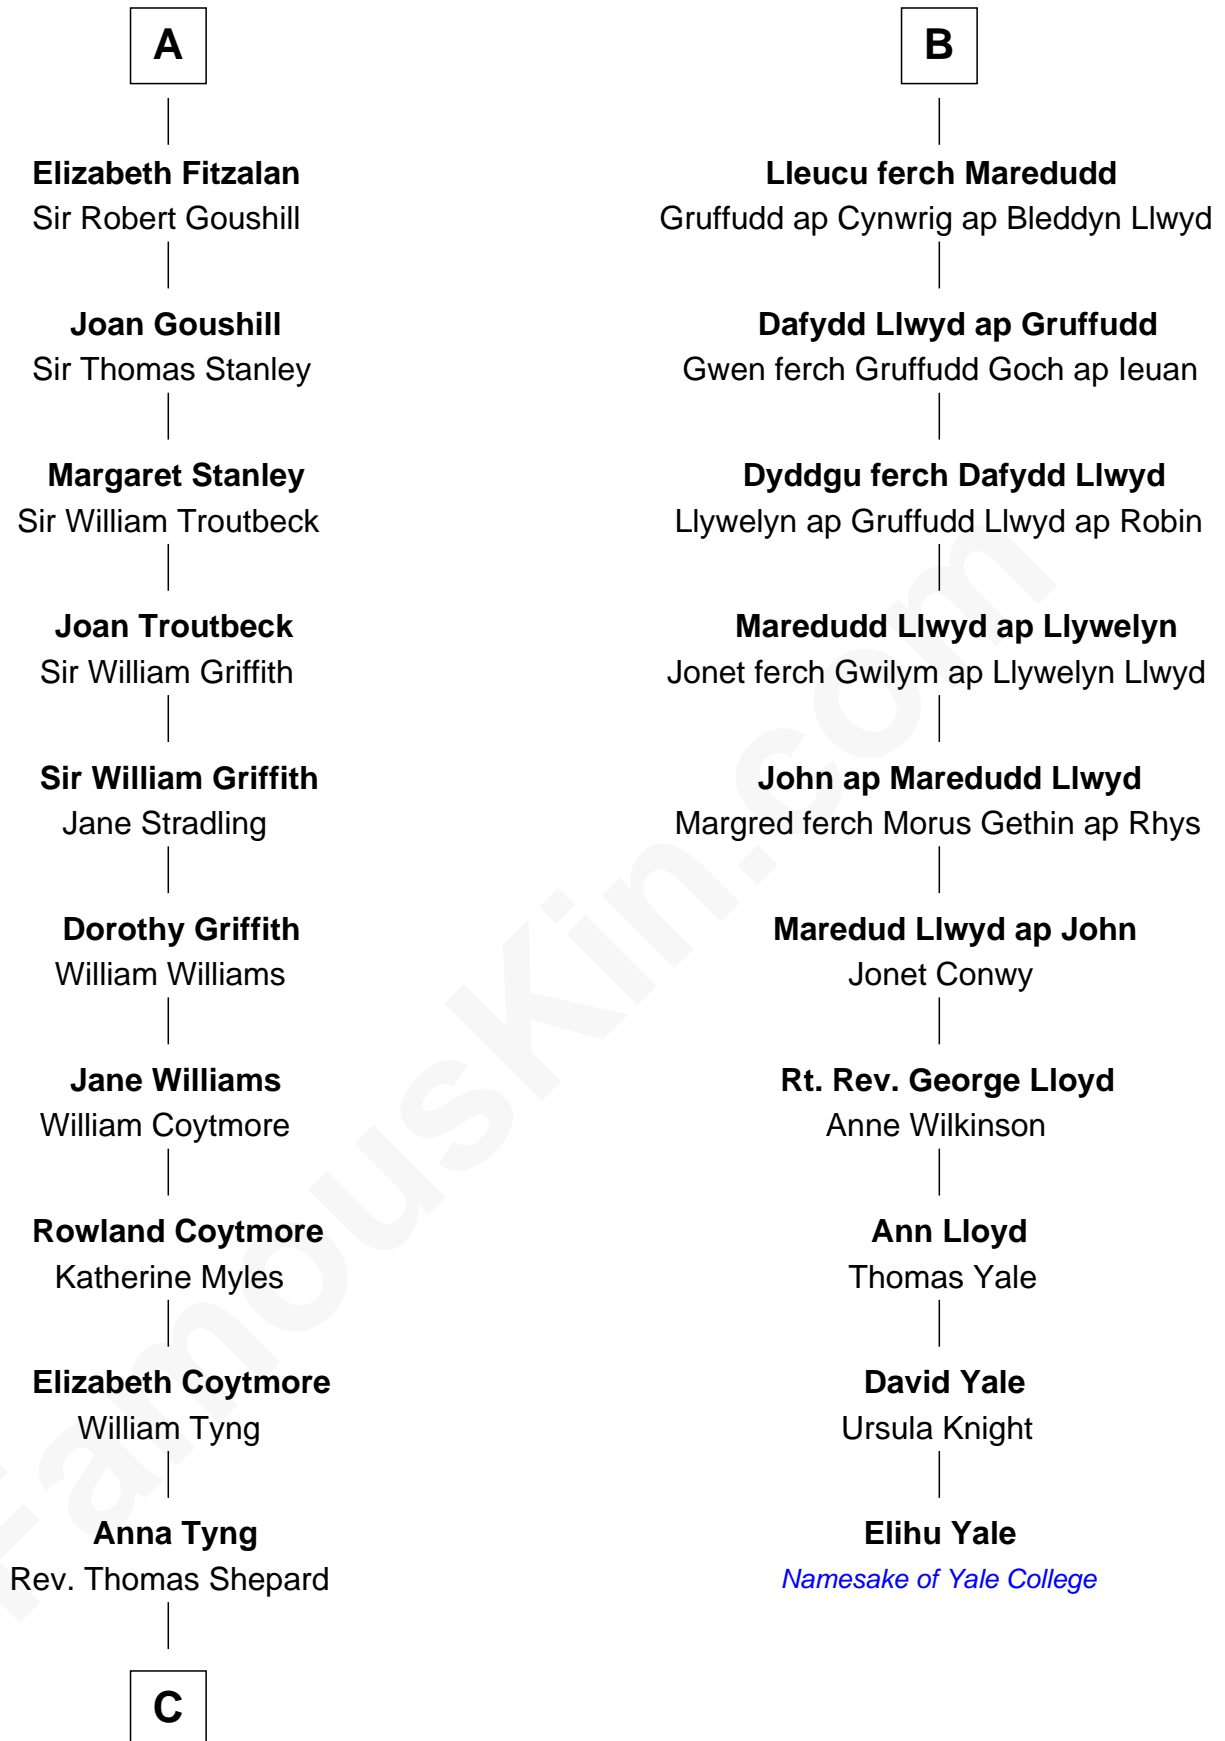

FamousKin.com
Relationship Chart of
John Quincy Adams
6th U.S. President

16th cousin 5 times removed of

Elihu Yale

Benefactor and Namesake of Yale College

C

Anna Shepard

Daniel Quincy

Col John Quincy

Elizabeth Norton

Elizabeth Quincy

Rev. William Smith

Abigail Quincy Smith

John Adams

John Quincy Adams

6th U.S. President