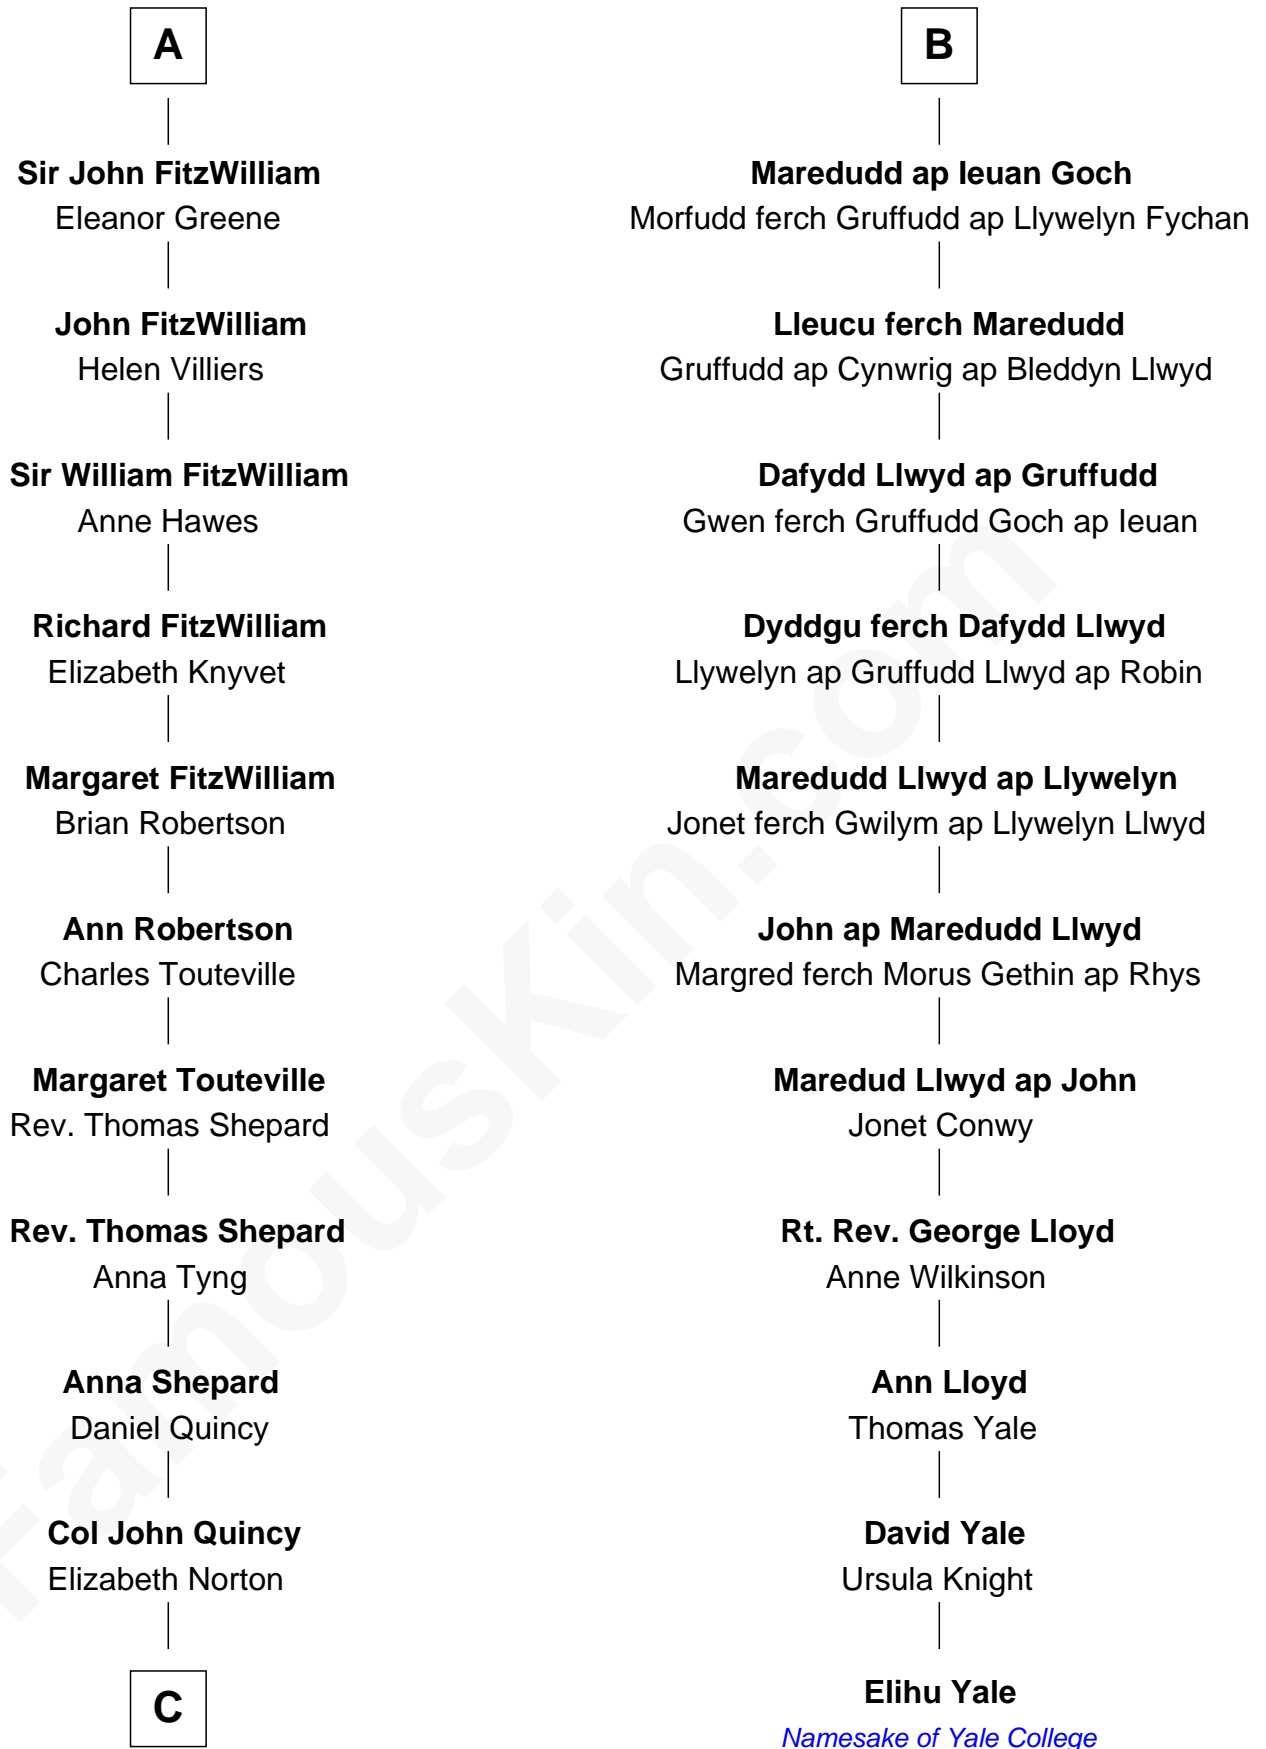

FamousKin.com
Relationship Chart of
John Quincy Adams
6th U.S. President

17th cousin 2 times removed of

Elihu Yale

Benefactor and Namesake of Yale College

C

Elizabeth Quincy
Rev. William Smith

Abigail Quincy Smith
John Adams