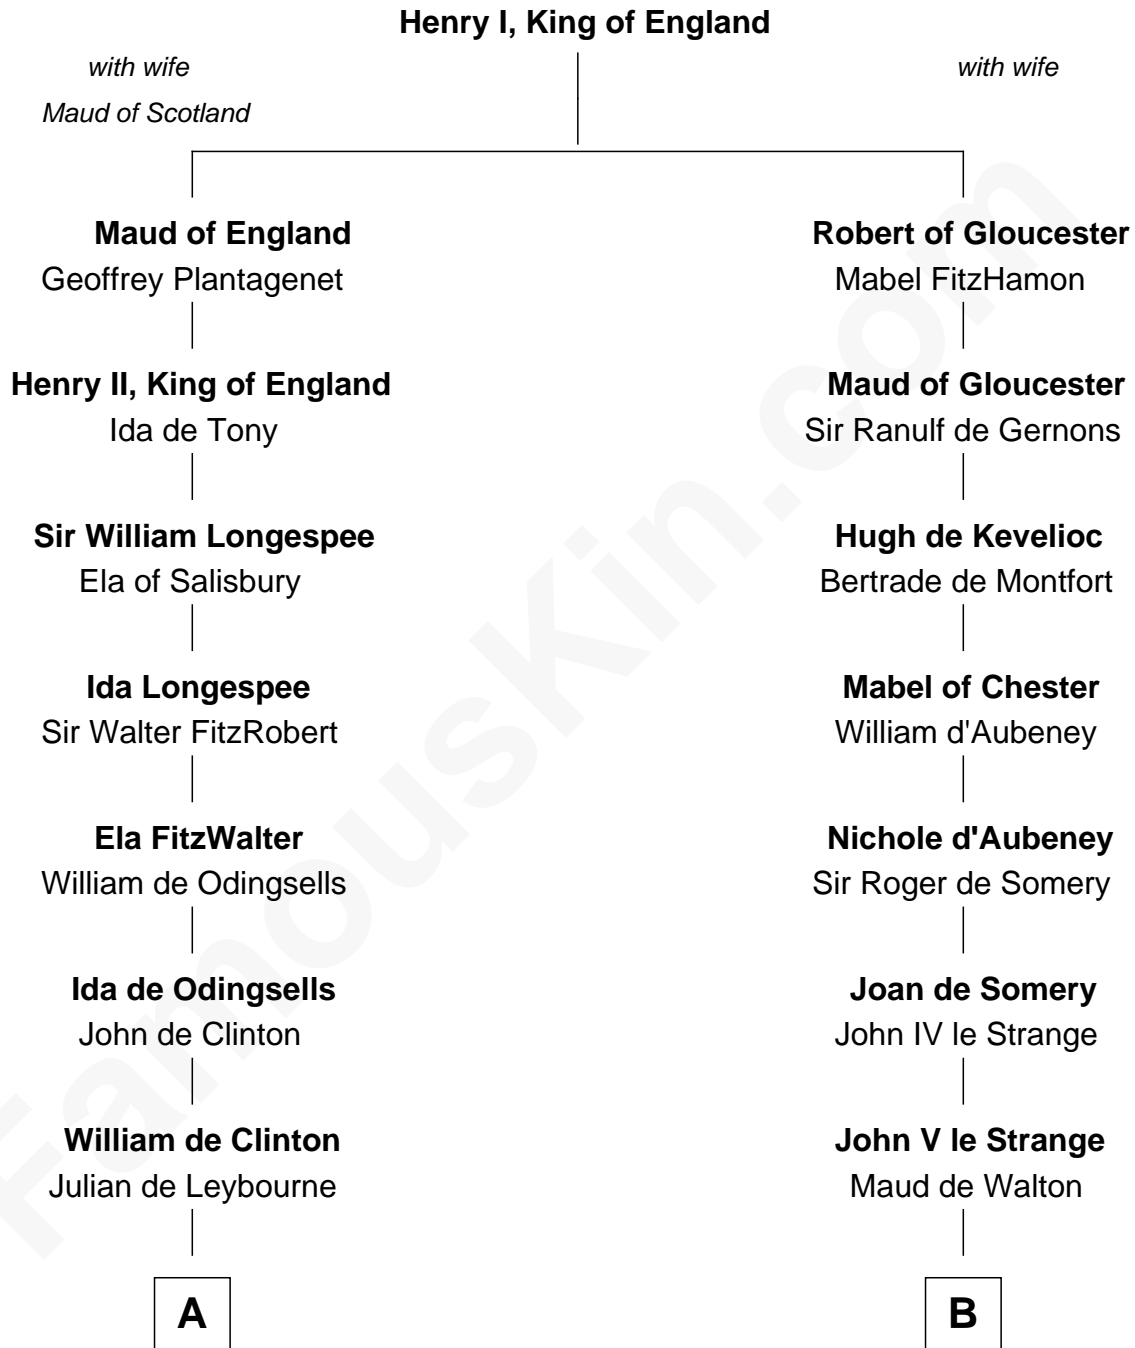

FamousKin.com
Relationship Chart of
John Quincy Adams
6th U.S. President

17th cousin 4 times removed of

Elihu Yale

Benefactor and Namesake of Yale College

C

Anna Shepard

Daniel Quincy

Col John Quincy

Elizabeth Norton

Elizabeth Quincy

Rev. William Smith

Abigail Quincy Smith

John Adams

John Quincy Adams

6th U.S. President