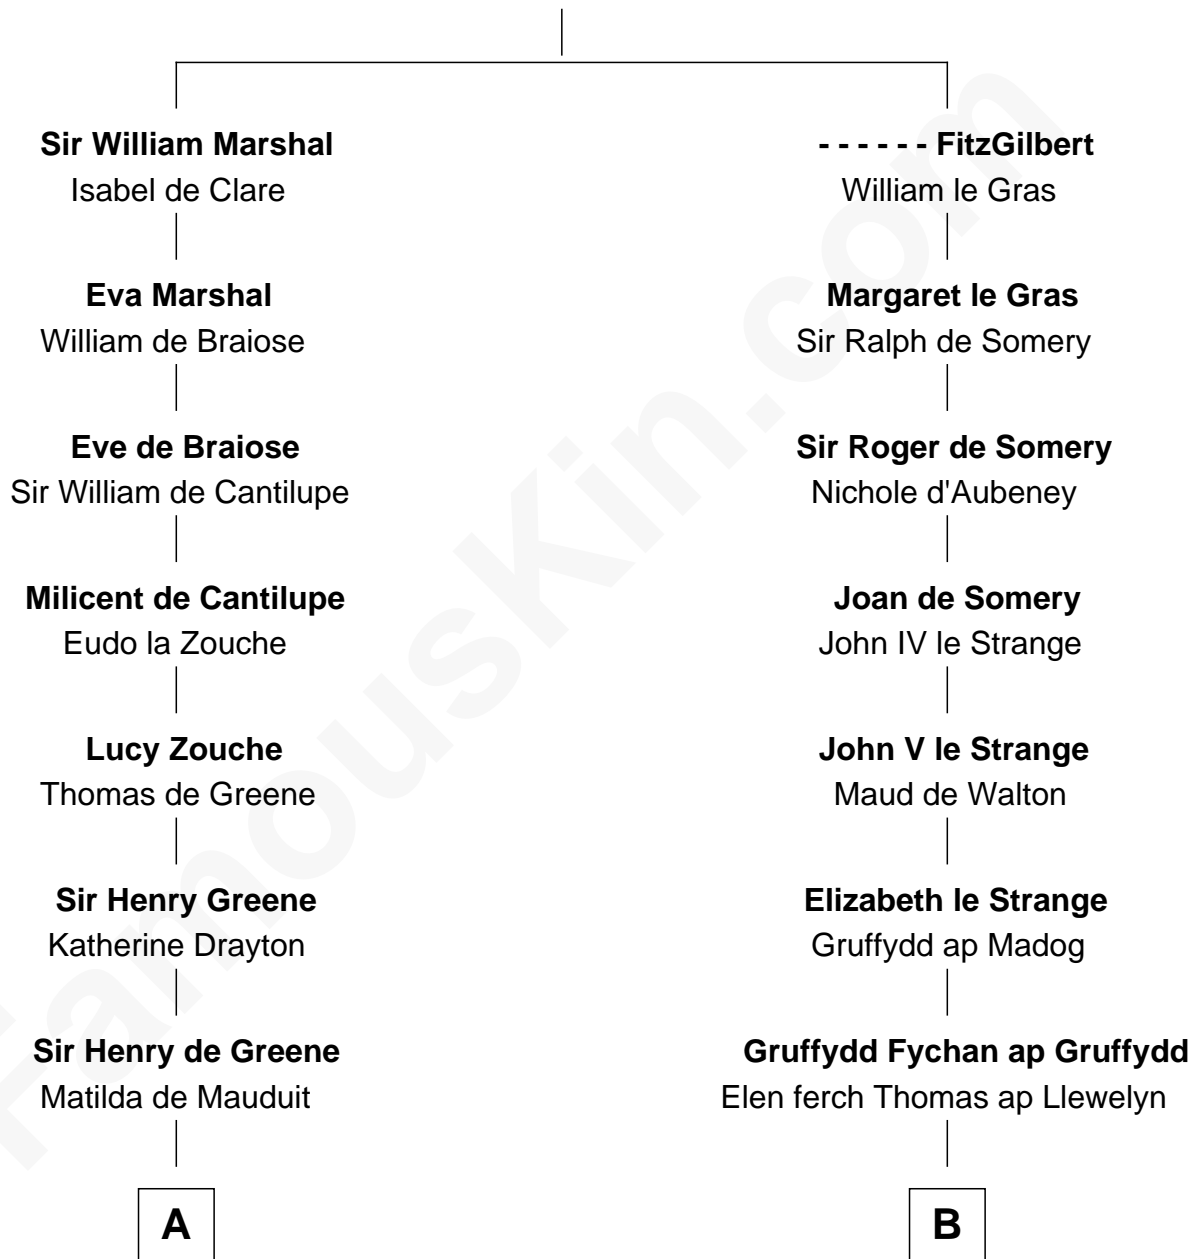

FamousKin.com
Relationship Chart of
John Quincy Adams
6th U.S. President

15th cousin 4 times removed of

Elihu Yale

Benefactor and Namesake of Yale College

John FitzGilbert
 Sybilla of Salisbury

C

Elizabeth Quincy
Rev. William Smith

Abigail Quincy Smith
John Adams

John Quincy Adams
6th U.S. President

FamousKin.com