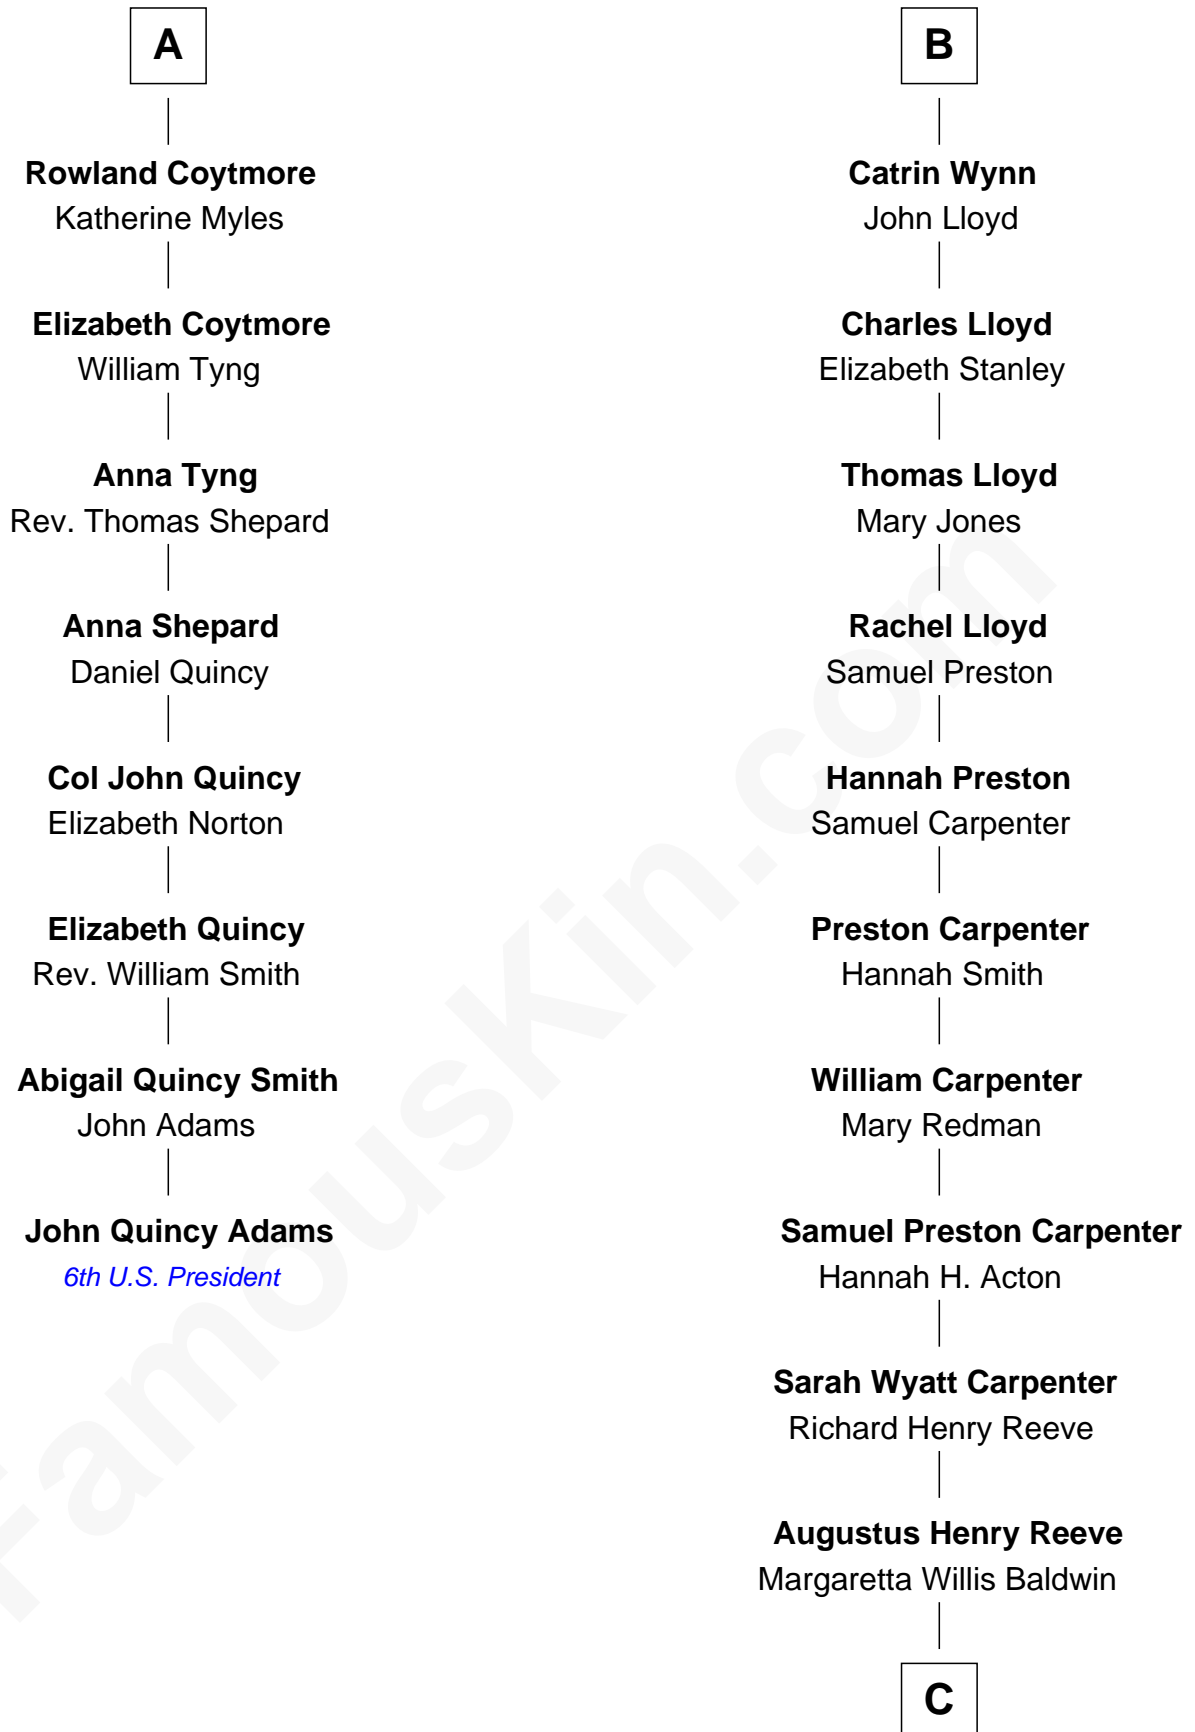

FamousKin.com
Relationship Chart of
John Quincy Adams
6th U.S. President

14th cousin 5 times removed of
Christopher Reeve
Movie Actor

C

Richard Henry Reeve

Anne Conrad D'Olier

Franklin D'Olier Reeve

Barbara Pitney Lamb