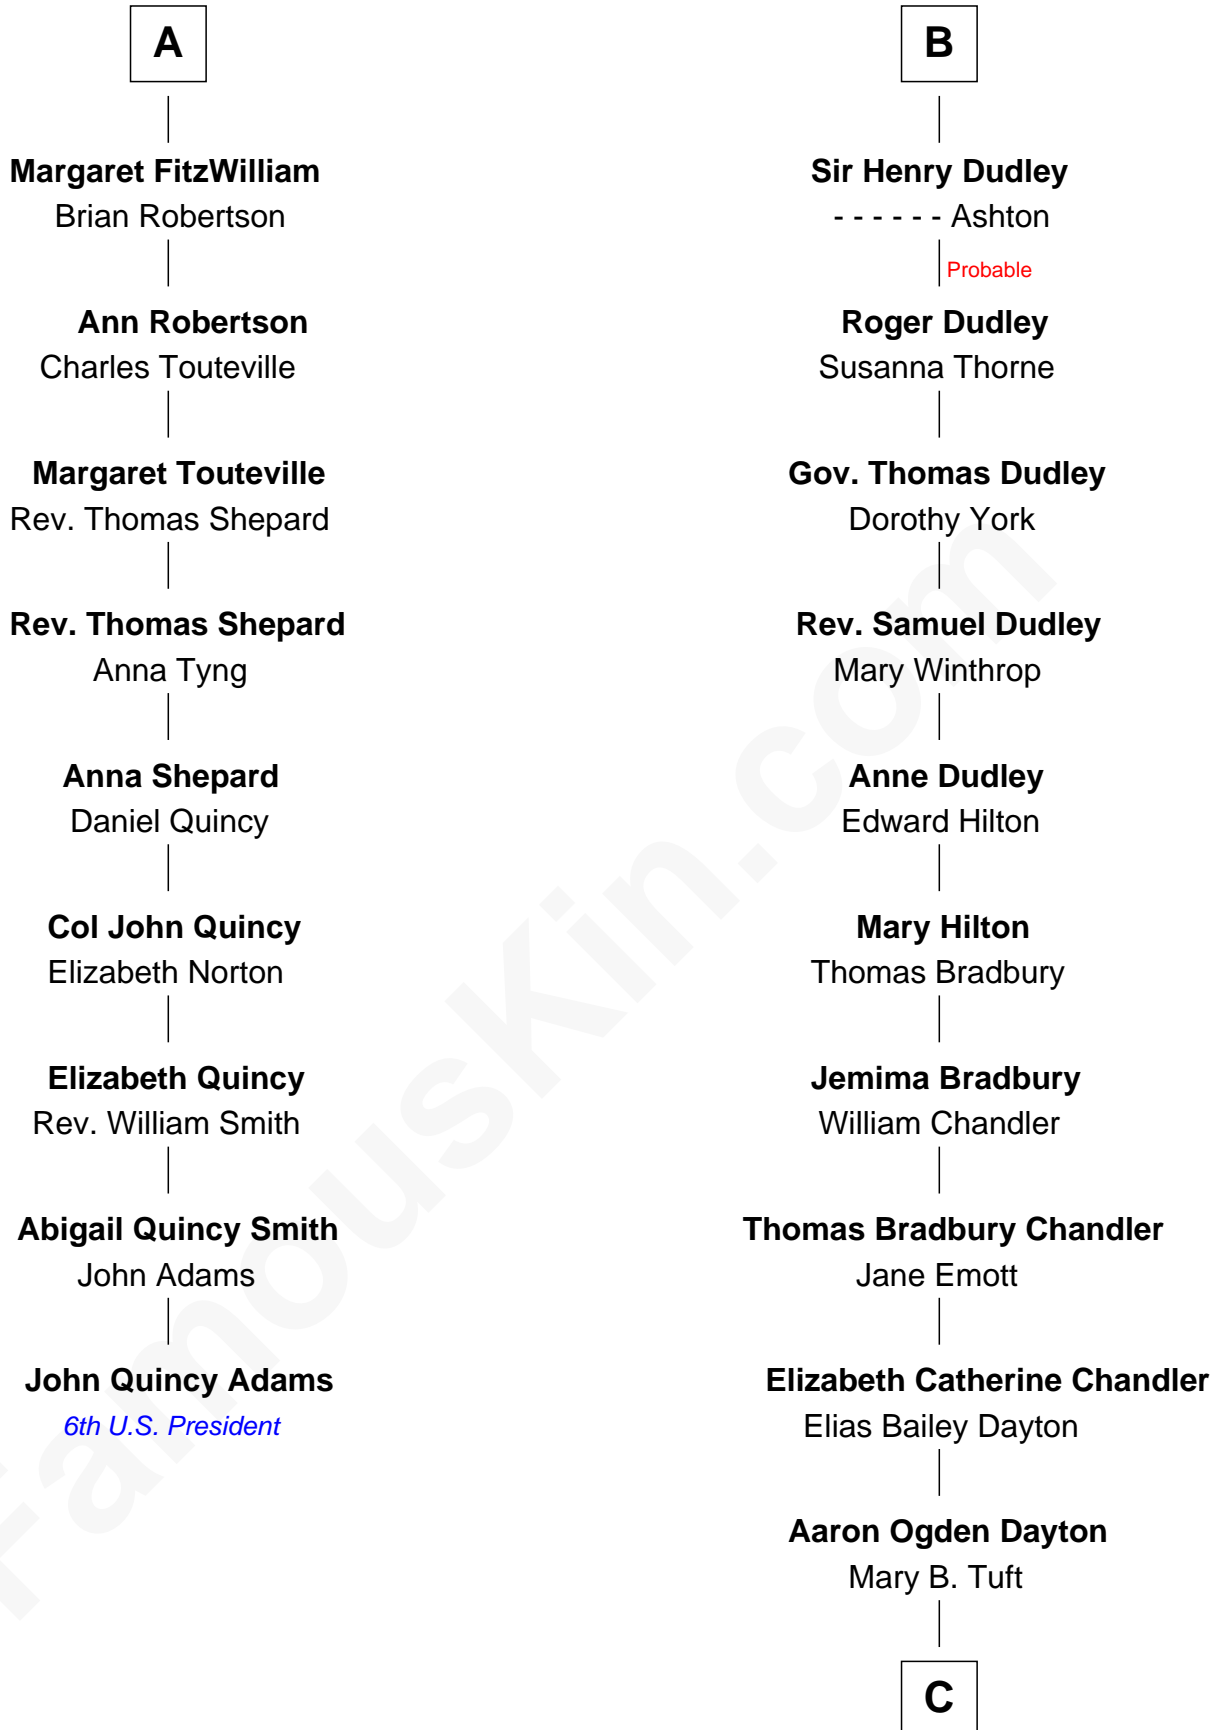

FamousKin.com
Relationship Chart of
John Quincy Adams
6th U.S. President

15th cousin 6 times removed of
Christopher Reeve
Movie Actor

C

Katherine Irving Dayton

Henry Baldwin

Margaretta Willis Baldwin

Augustus Henry Reeve

Richard Henry Reeve

Anne Conrad D'Olier

Franklin D'Olier Reeve

Barbara Pitney Lamb

Christopher Reeve

Movie Actor