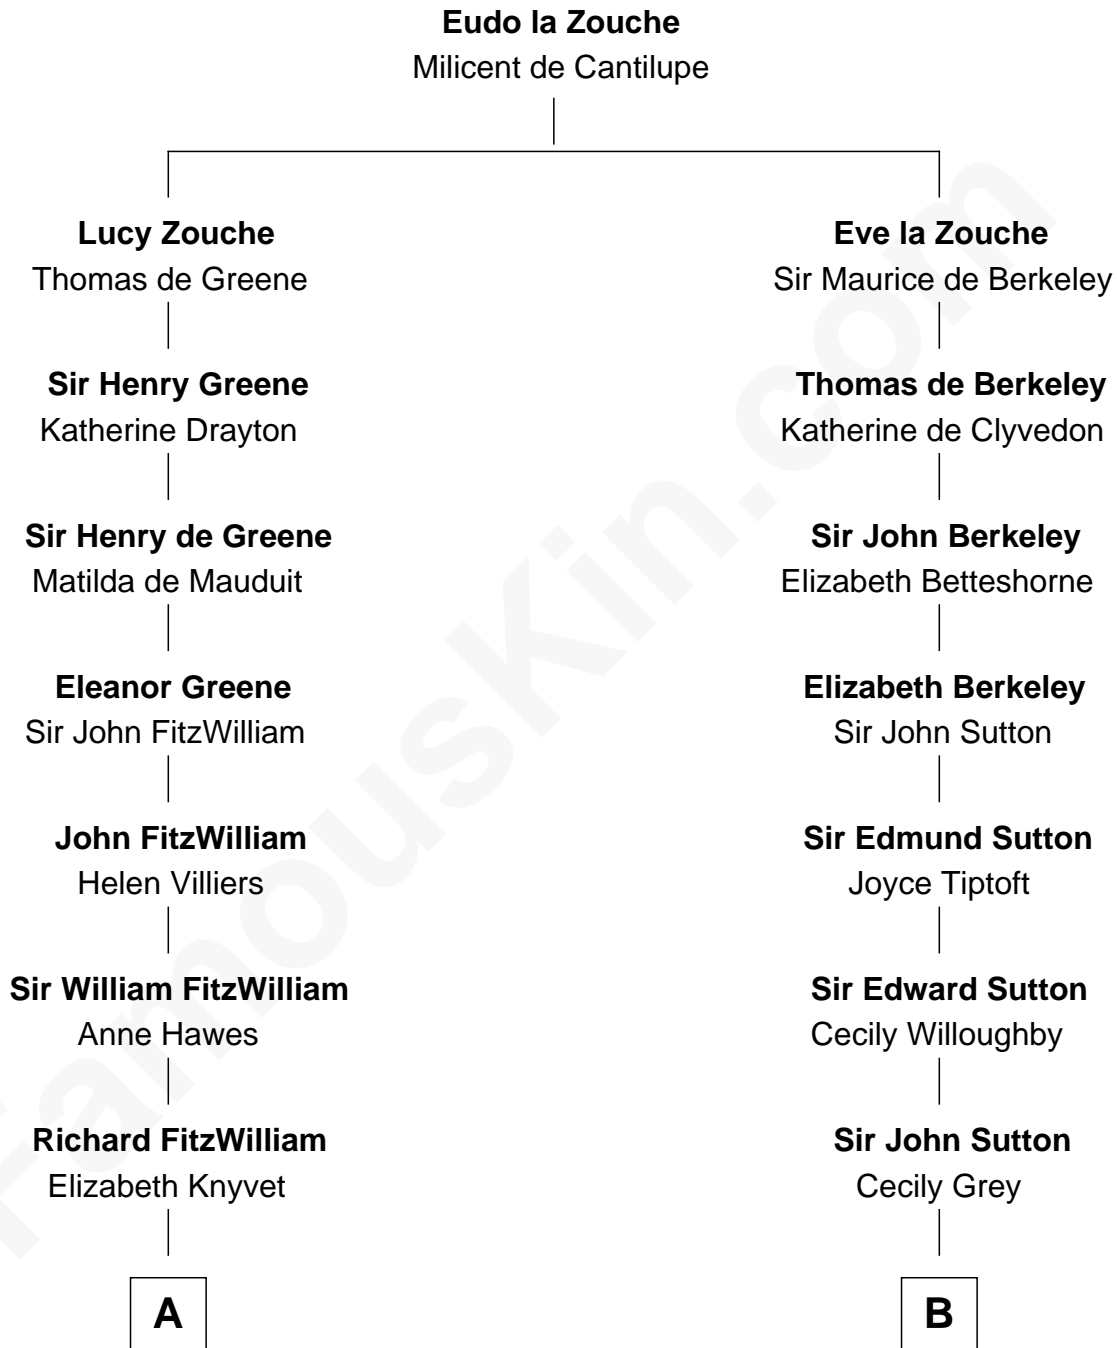

FamousKin.com
Relationship Chart of
John Quincy Adams
6th U.S. President

15th cousin 6 times removed of
Christopher Reeve
Movie Actor

C

Katherine Irving Dayton

Henry Baldwin

Margaretta Willis Baldwin

Augustus Henry Reeve