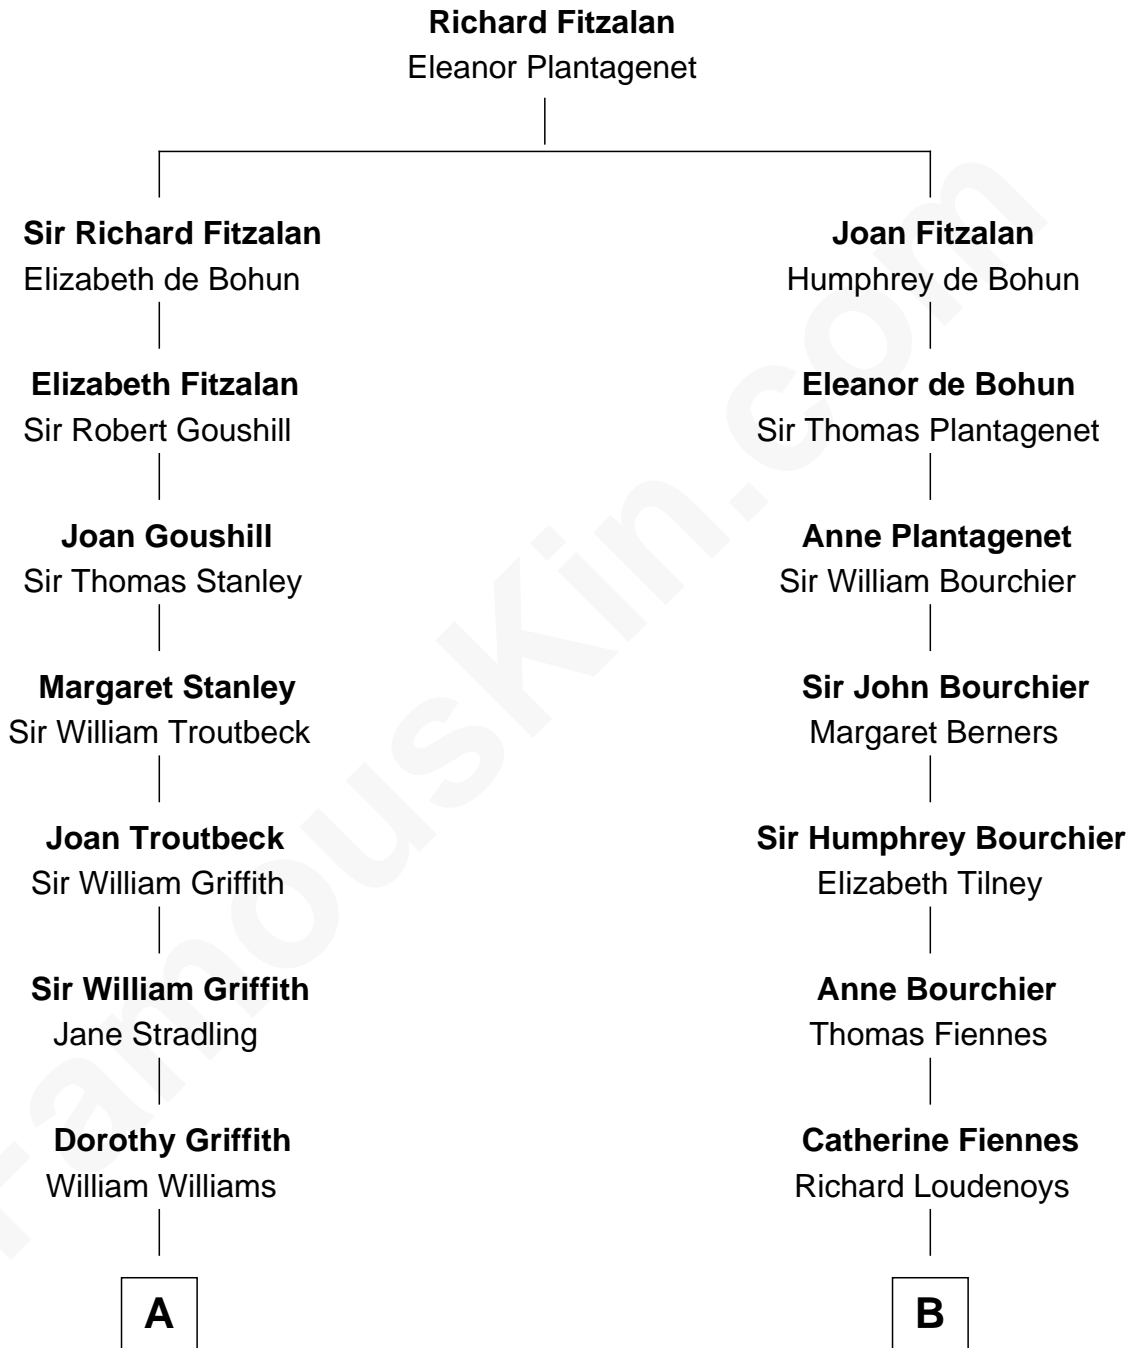

FamousKin.com
Relationship Chart of
John Quincy Adams
6th U.S. President

15th cousin 6 times removed of
Anne Baxter
Movie Actress

C

Rev. David Wright

Abigail Goddard

William Carey Wright

Anna Lloyd Jones

Frank Lloyd Wright

Catherine L. Tobin

Catherine Dorothy Wright

Kenneth Stuart Baxter

Anne Baxter

Movie Actress