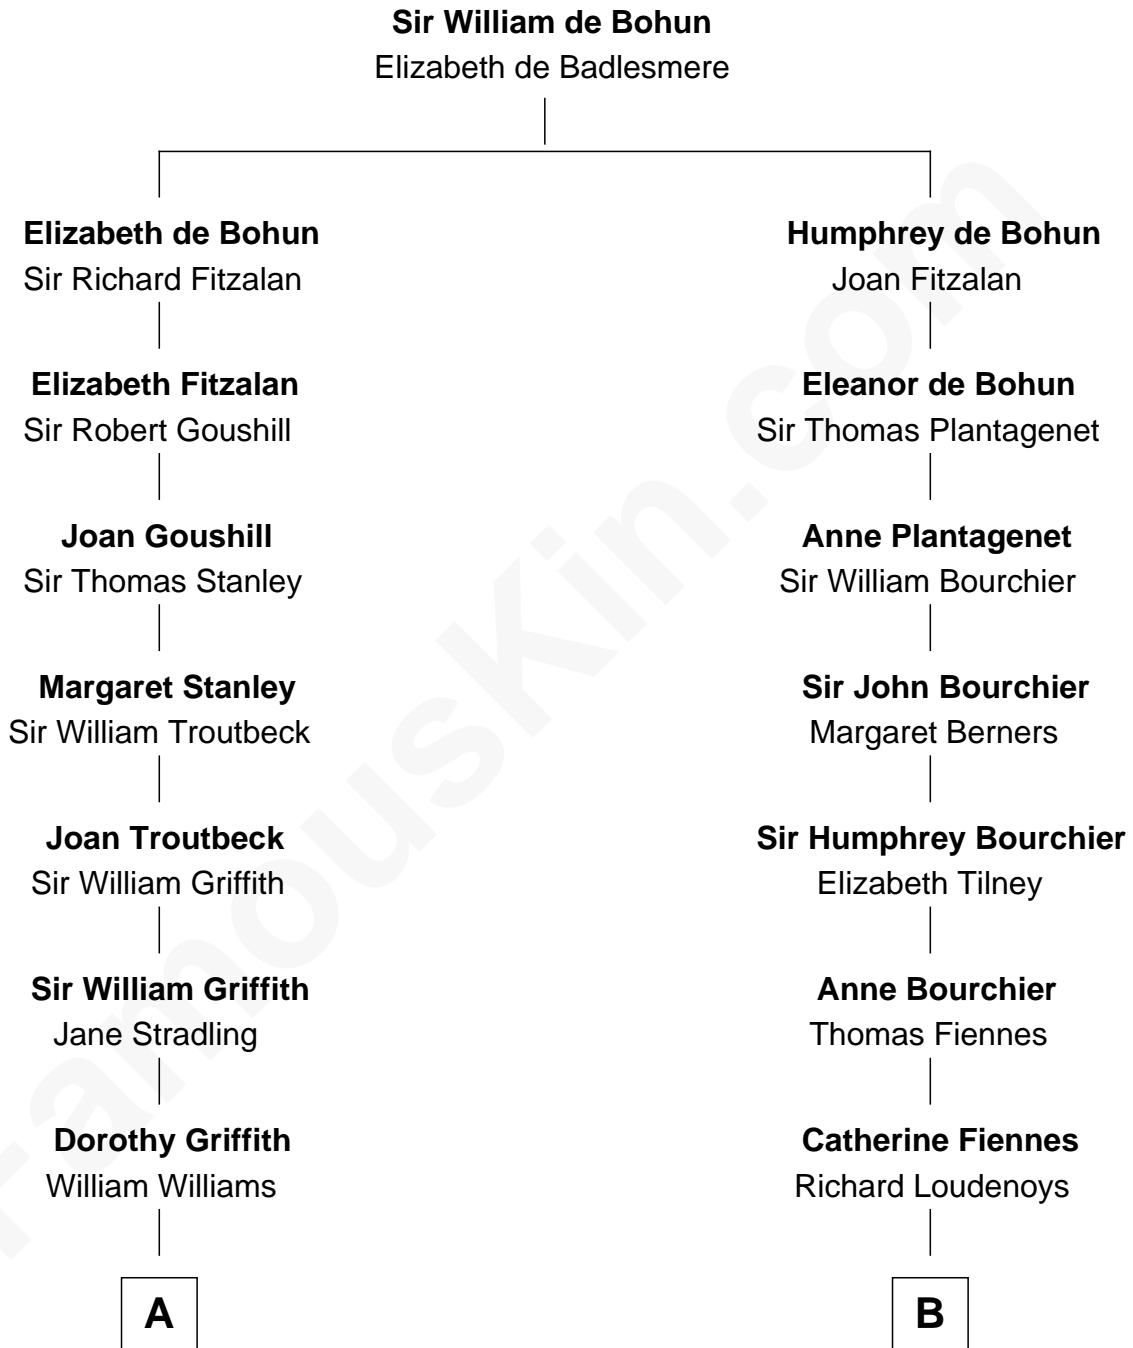

FamousKin.com
Relationship Chart of
John Quincy Adams
6th U.S. President

15th cousin 6 times removed of
Anne Baxter
Movie Actress

C

Rev. David Wright

Abigail Goddard

William Carey Wright

Anna Lloyd Jones

Frank Lloyd Wright

Catherine L. Tobin

Catherine Dorothy Wright

Kenneth Stuart Baxter

Anne Baxter

Movie Actress