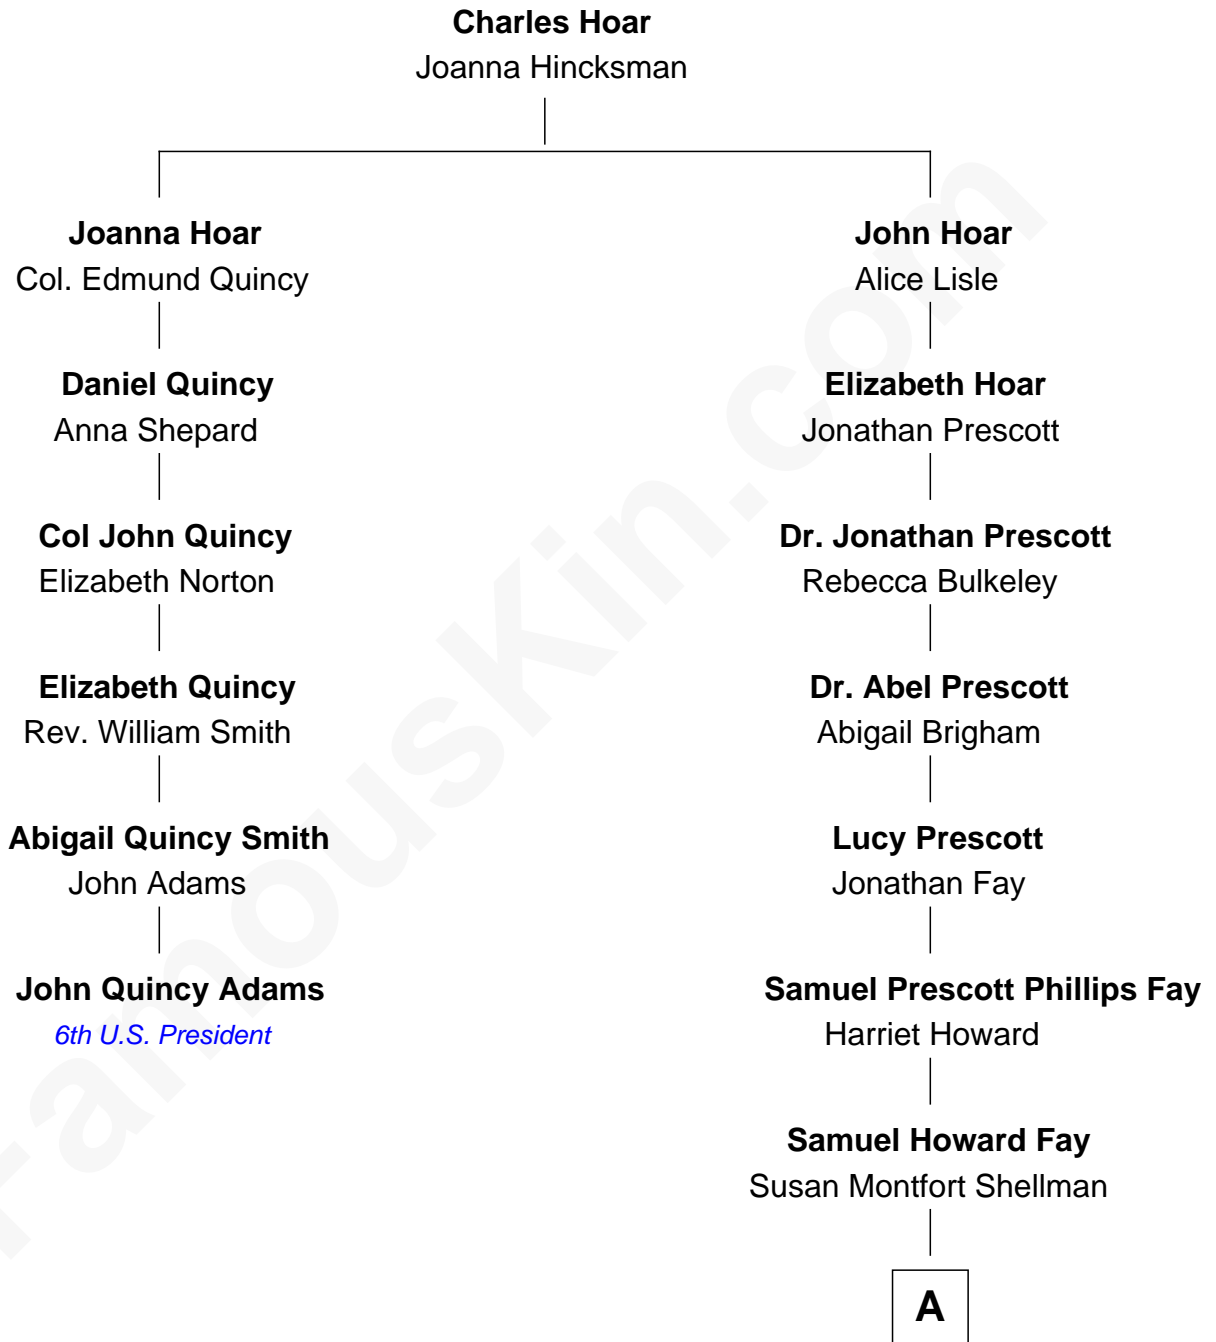

FamousKin.com
Relationship Chart of
John Quincy Adams
6th U.S. President

5th cousin 5 times removed of
George H. W. Bush
41st U.S. President

A

—
Harriet Eleanor Fay
Rev. James Smith Bush

—
Samuel Prescott Bush
Flora Sheldon

—
Prescott Sheldon Bush
Dorothy Wear Walker

—
George H. W. Bush
41st U.S. President

FamousKin.com