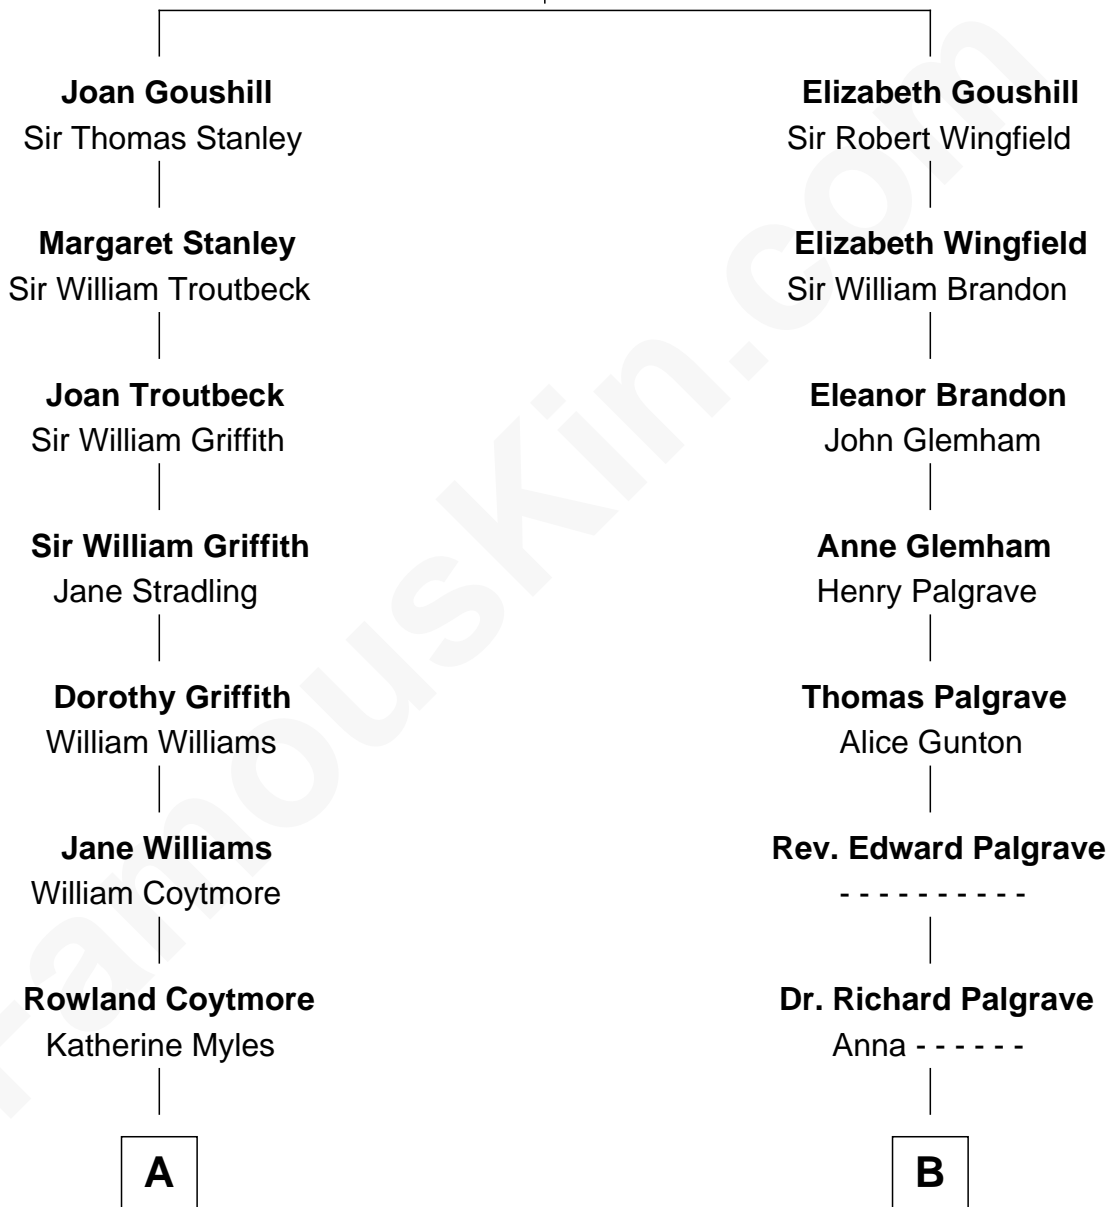

FamousKin.com
Relationship Chart of
John Quincy Adams
6th U.S. President

13th cousin 5 times removed of
George H. W. Bush
41st U.S. President

Sir Robert Goushill
 Elizabeth Fitzalan

C

Prescott Sheldon Bush

Dorothy Wear Walker

George H. W. Bush

41st U.S. President

FamousKin.com