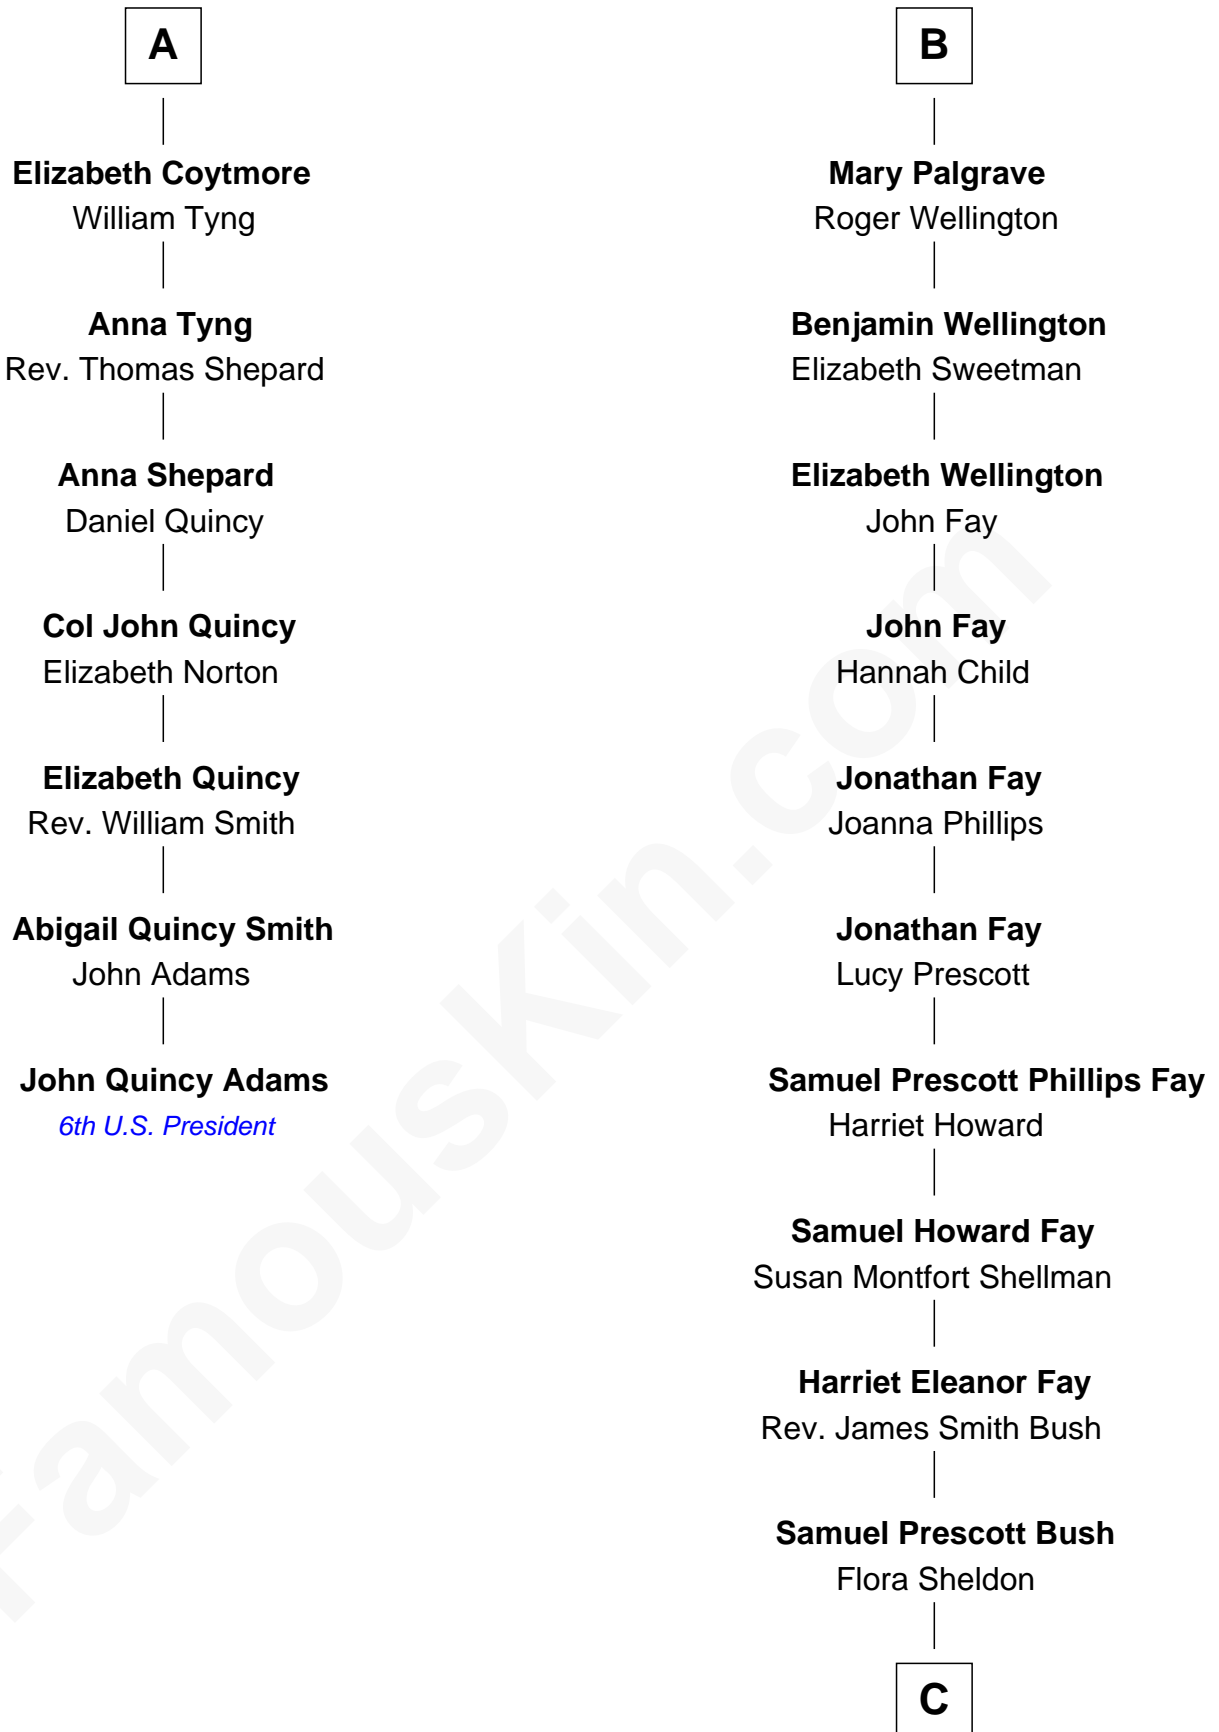

FamousKin.com
Relationship Chart of
John Quincy Adams
6th U.S. President

13th cousin 5 times removed of
George H. W. Bush
41st U.S. President

Sir Robert Goushill
 Elizabeth Fitzalan

C

Prescott Sheldon Bush

Dorothy Wear Walker

George H. W. Bush

41st U.S. President

FamousKin.com