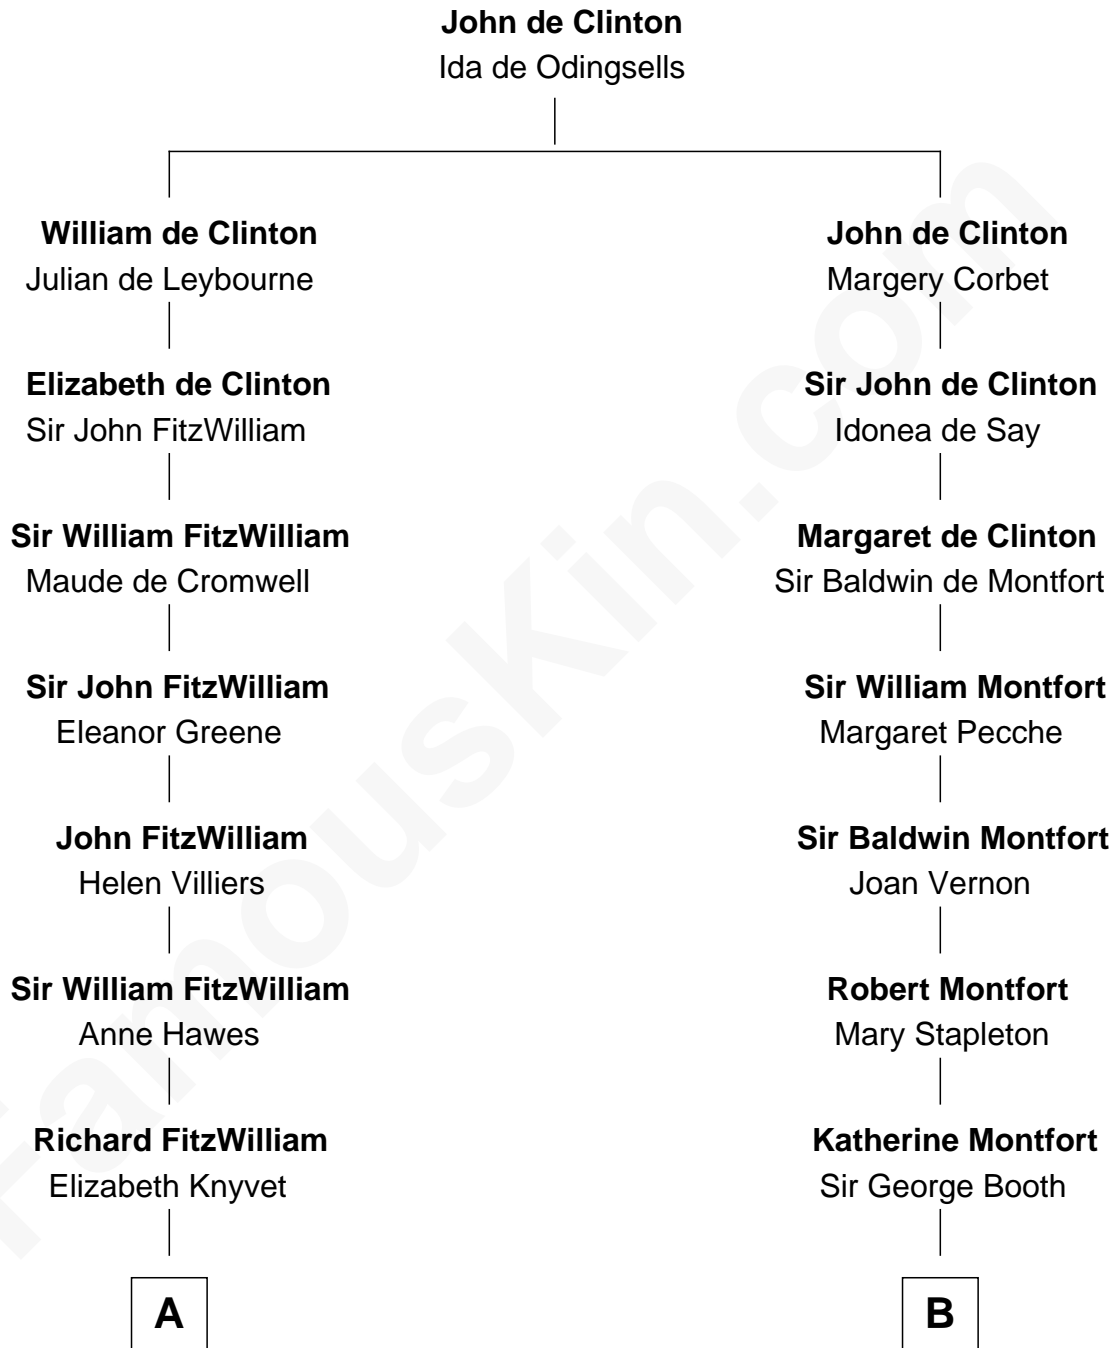

FamousKin.com
Relationship Chart of
John Quincy Adams
6th U.S. President

15th cousin 6 times removed of

Barbara (Pierce) Bush
First Lady of President George H.W. Bush

C

Samuel Ross Marvin

Julia Ann Place

Jerome Place Marvin

Martha Ann Stokes

Mabel Marvin

Scott Pierce

Marvin Pierce

Pauline Robinson

Barbara (Pierce) Bush

First Lady of George H.W. Bush