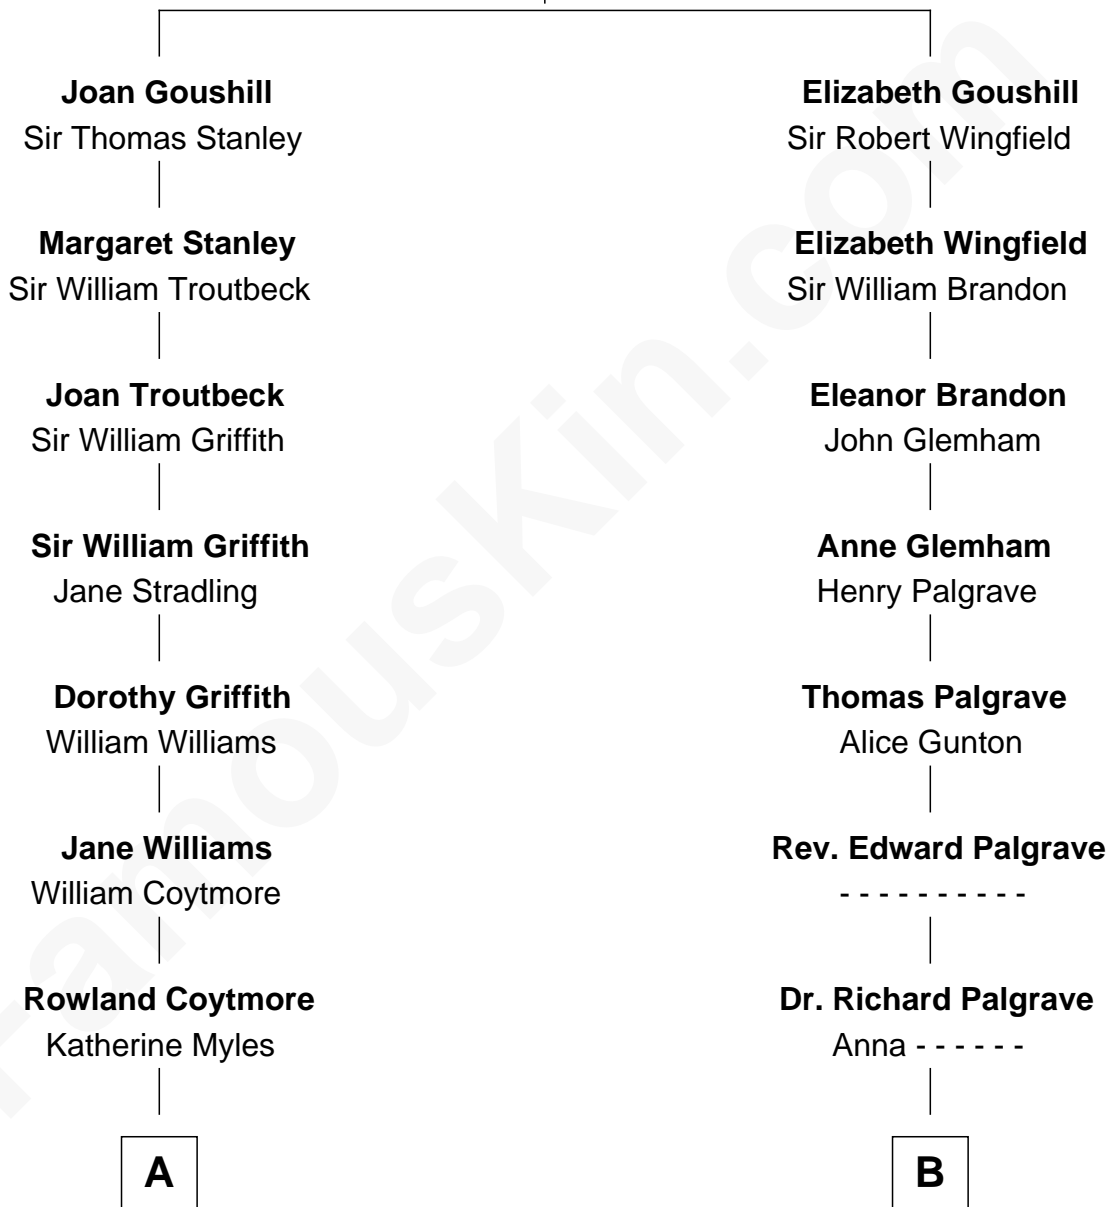

FamousKin.com
Relationship Chart of
John Quincy Adams
6th U.S. President

13th cousin 6 times removed of
George W. Bush
43rd U.S. President

Sir Robert Goushill
 Elizabeth Fitzalan

C

Prescott Sheldon Bush

Dorothy Wear Walker

George Herbert Walker Bush

Barbara Pierce

George W. Bush

43rd U.S. President

FamousKin.com