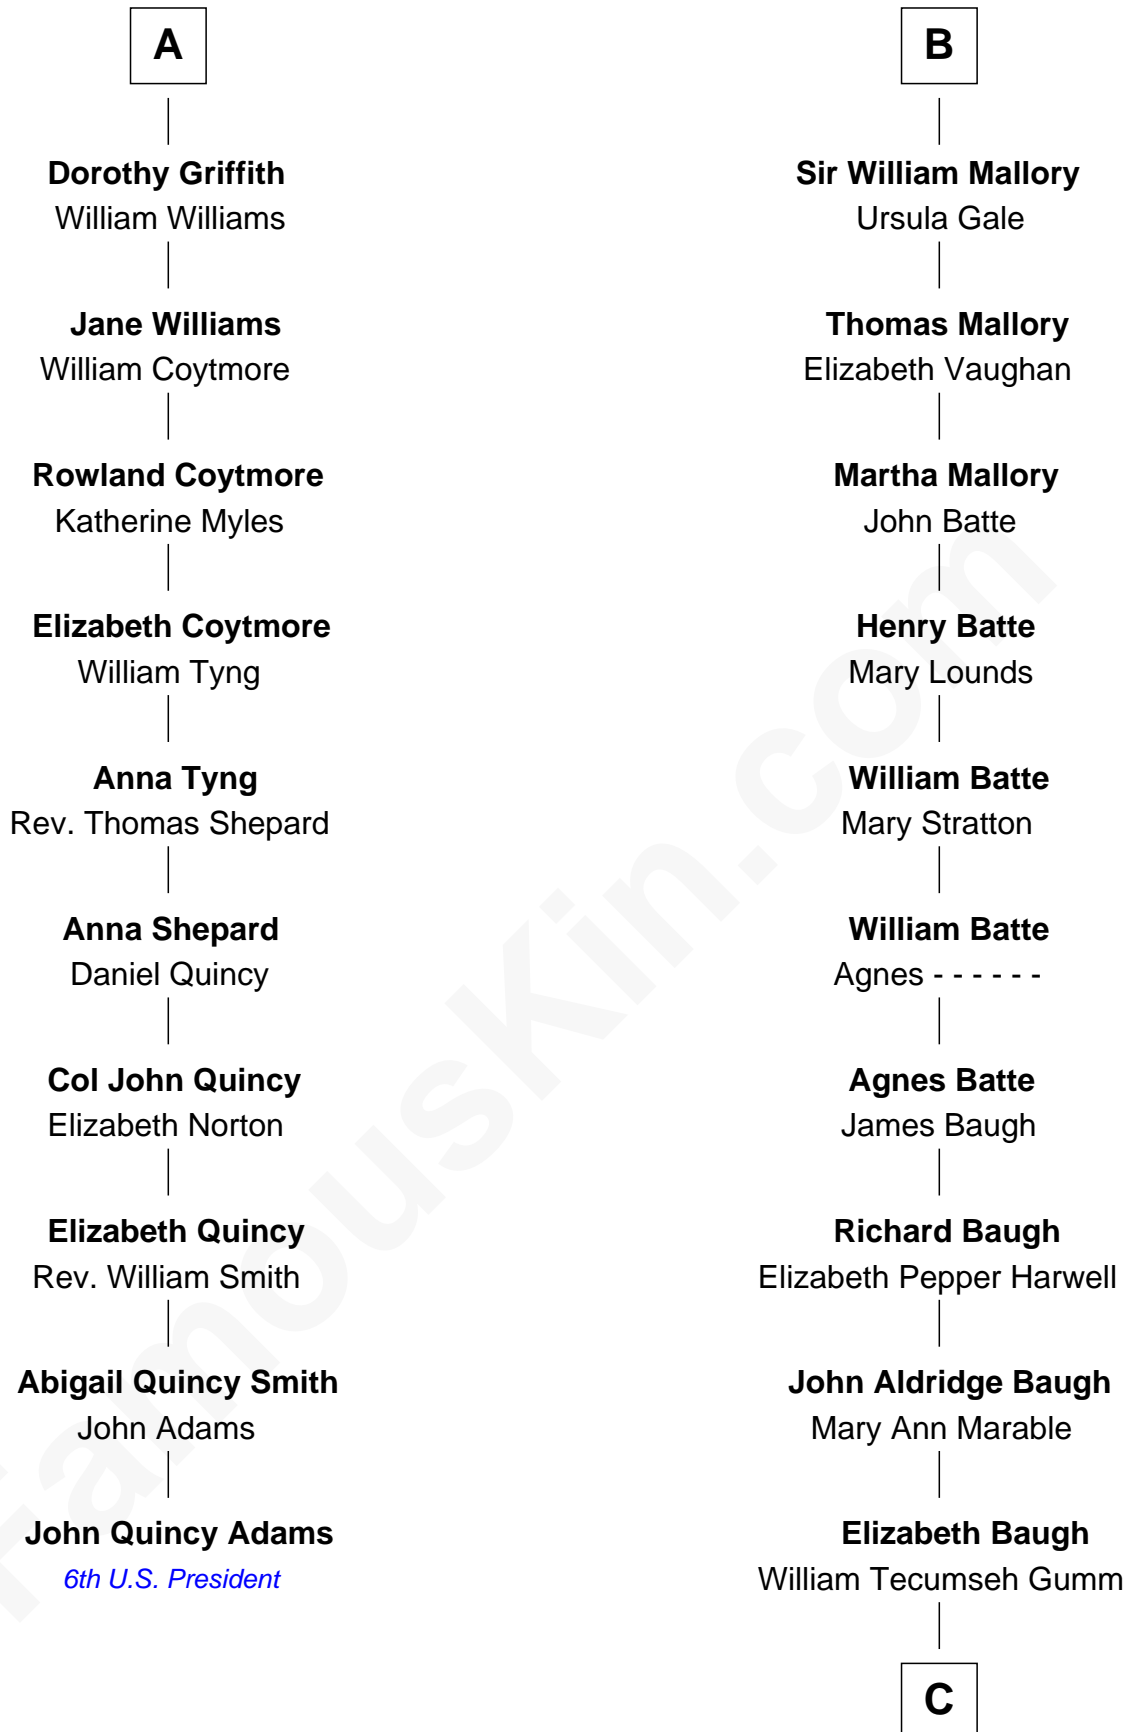

FamousKin.com
Relationship Chart of
John Quincy Adams
6th U.S. President

16th cousin 3 times removed of
Liza Minnelli
Singer and Actress

Edmund Fitzalan
 Alice de Warenne

Richard Fitzalan
 Eleanor Plantagenet

Aline Fitzalan
 Sir Roger le Strange

Sir Richard Fitzalan
 Elizabeth de Bohun

Lucy le Strange
 Sir William Willoughby

Elizabeth Fitzalan
 Sir Robert Goushill

Margery Willoughby
 Sir William FitzHugh

Joan Goushill
 Sir Thomas Stanley

Lora FitzHugh
 Sir John Constable

Margaret Stanley
 Sir William Troutbeck

Joan Constable
 Sir William Mallory

Joan Troutbeck
 Sir William Griffith

Sir John Mallory
 Margaret Thwaites

Sir William Griffith
 Jane Stradling

Sir William Mallory
 Jane Norton

A

B

C

Francis Avent Gumm

Ethel Marian Milne

Frances Ethel Gumm

Vincent Minnelli