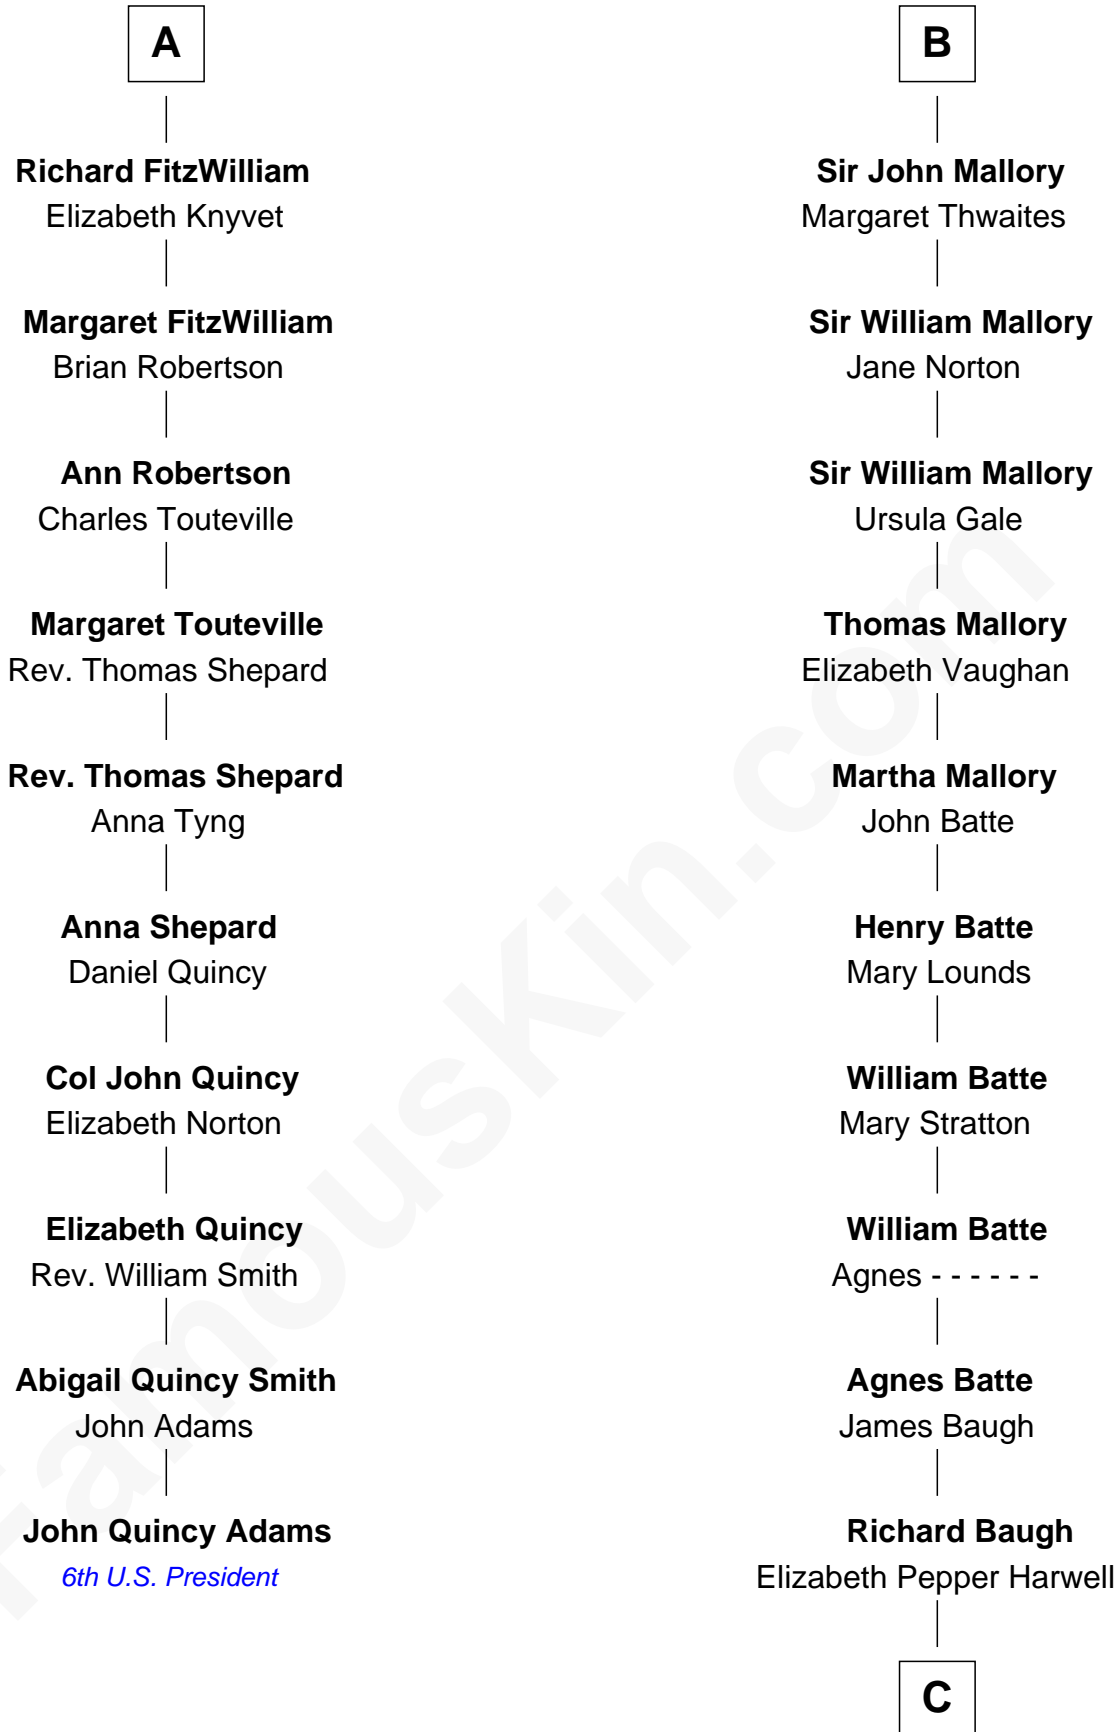

FamousKin.com
Relationship Chart of
John Quincy Adams
6th U.S. President

16th cousin 5 times removed of
Liza Minnelli
Singer and Actress

C

John Aldridge Baugh

Mary Ann Marable

Elizabeth Baugh

William Tecumseh Gumm