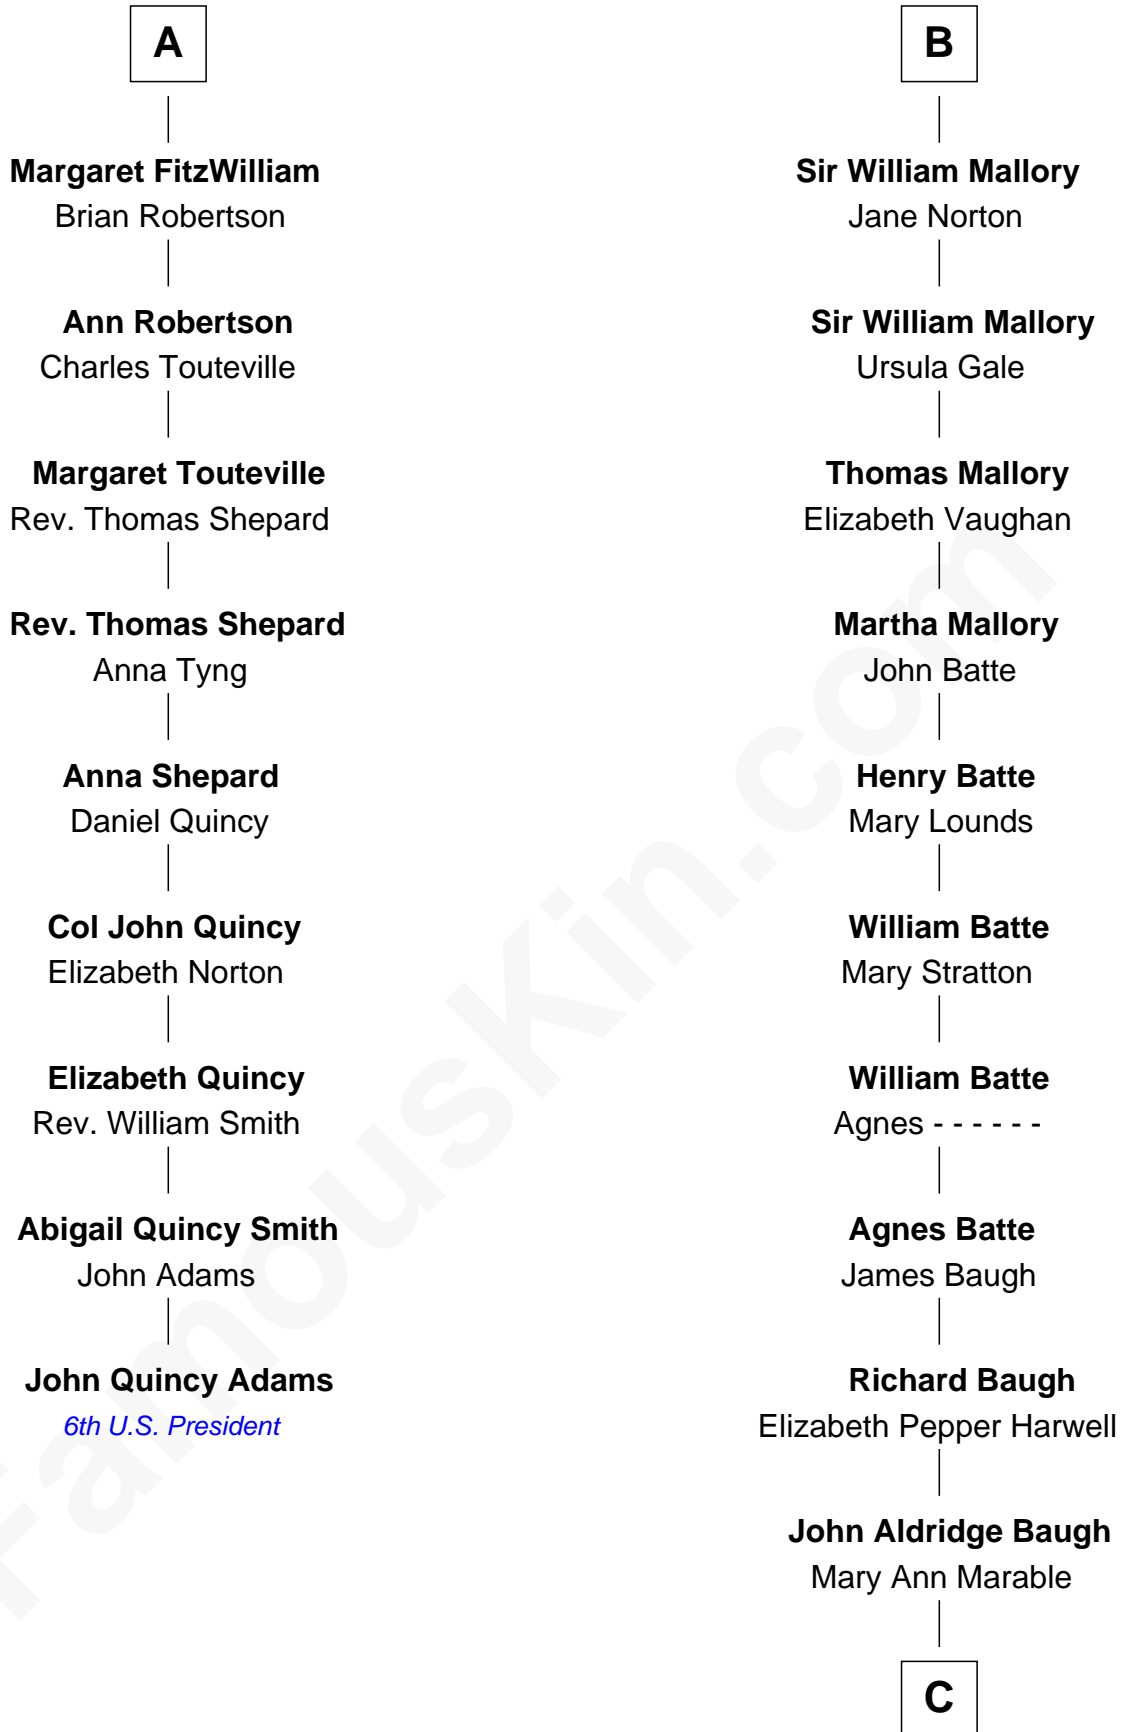

**FamousKin.com**  
**Relationship Chart of**  
**John Quincy Adams**  
*6th U.S. President*

15th cousin 4 times removed of

**Judy Garland**  
*Singer and Movie Actress*

**Sir John Marmion**  
 Maud de Furnival

**C**

**Elizabeth Baugh**  
William Tecumseh Gumm

**Francis Avent Gumm**  
Ethel Marian Milne

**Judy Garland**  
*Singer and Movie Actress*

FamousKin.com