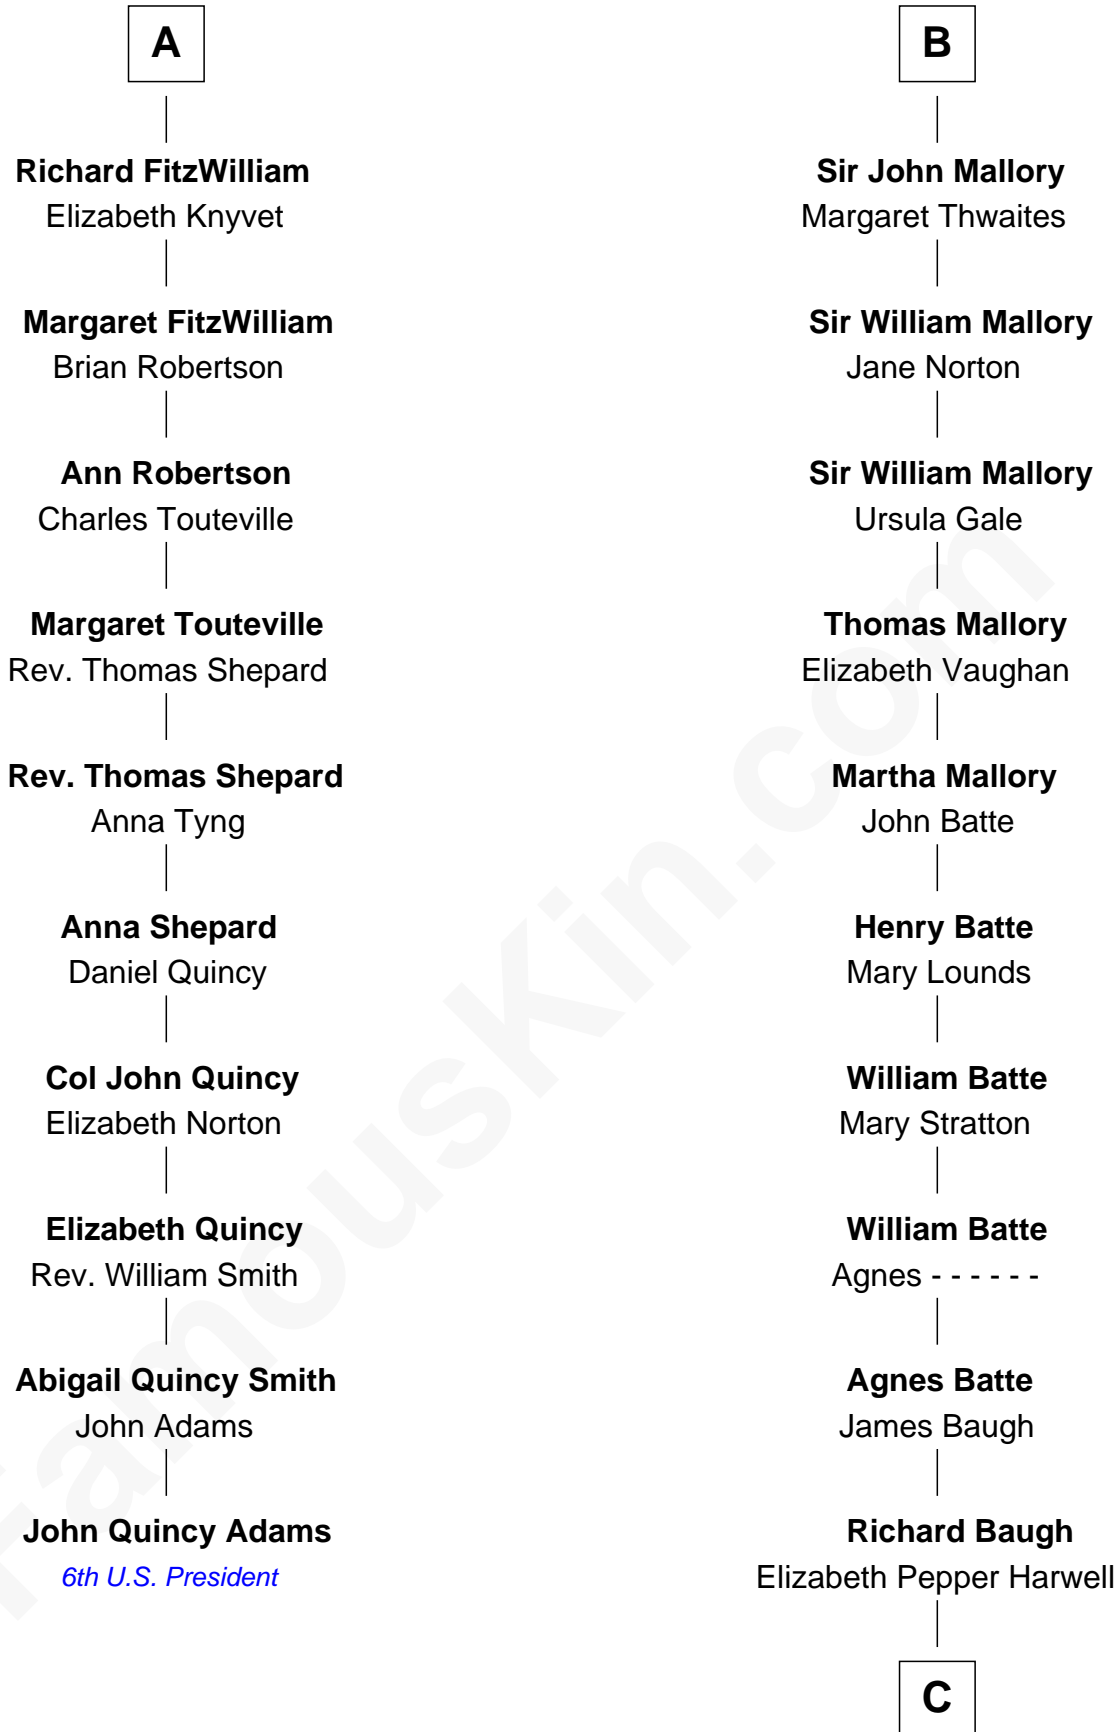

**FamousKin.com**  
**Relationship Chart of**  
**John Quincy Adams**  
*6th U.S. President*

16th cousin 4 times removed of

**Judy Garland**  
*Singer and Movie Actress*

**C**

**John Aldridge Baugh**

Mary Ann Marable

**Elizabeth Baugh**

William Tecumseh Gumm

**Francis Avent Gumm**

Ethel Marian Milne

**Judy Garland**

*Singer and Movie Actress*

FamousKin.com