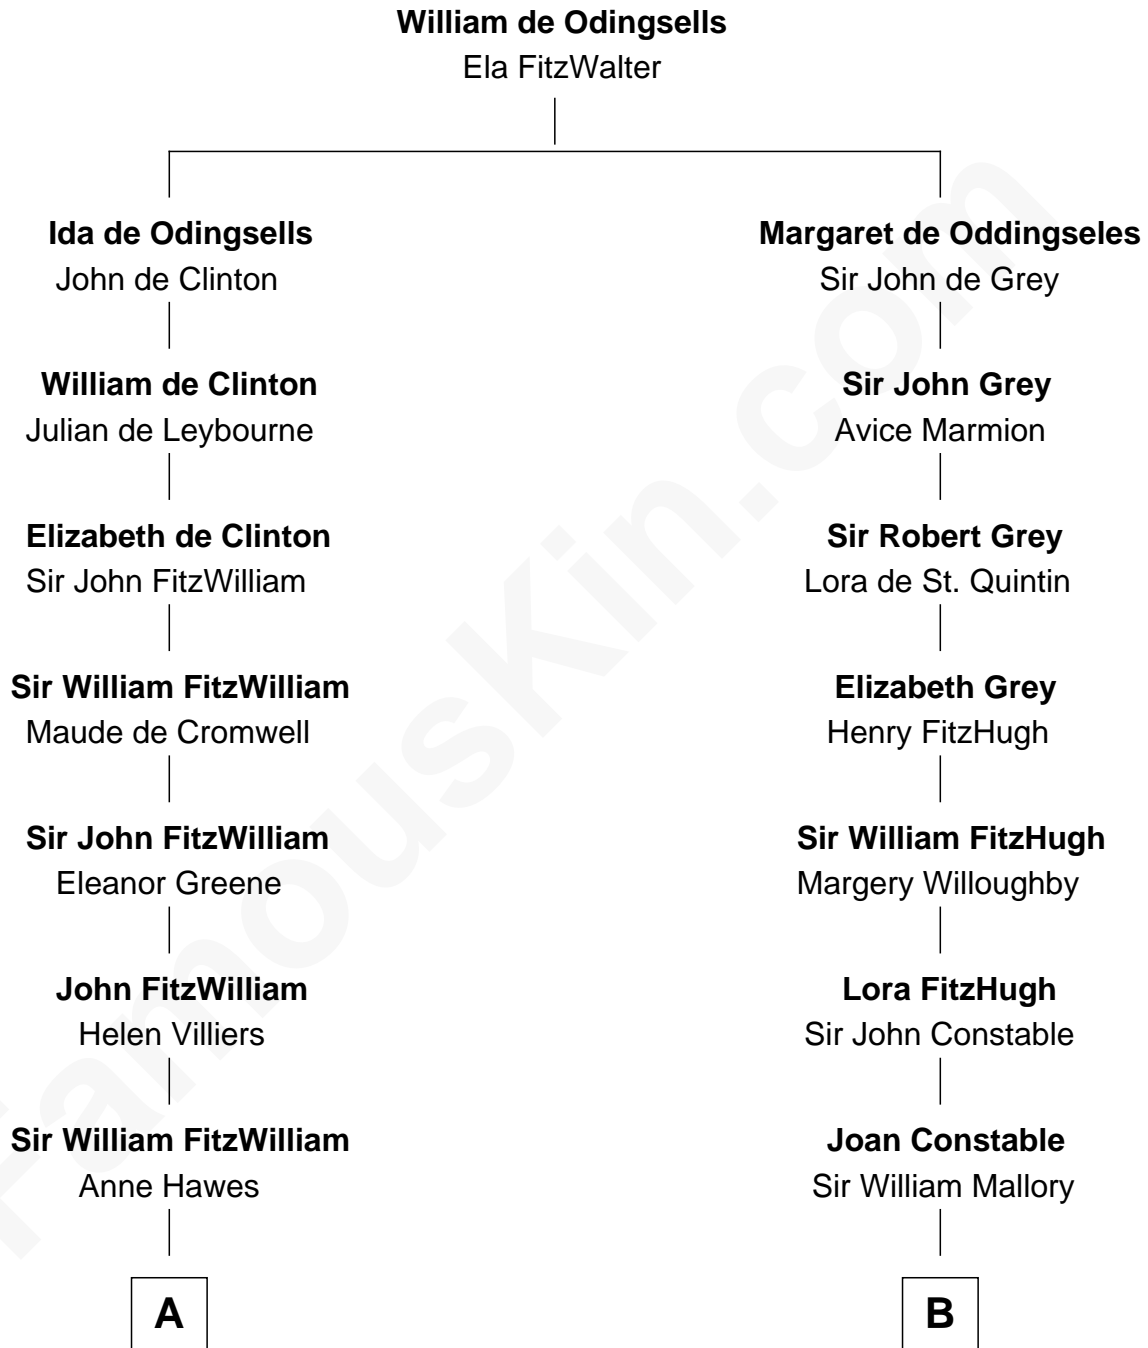

**FamousKin.com**  
**Relationship Chart of**  
**John Quincy Adams**  
*6th U.S. President*

16th cousin 4 times removed of

**Judy Garland**  
*Singer and Movie Actress*

**C**

**John Aldridge Baugh**

Mary Ann Marable

**Elizabeth Baugh**

William Tecumseh Gumm

**Francis Avent Gumm**

Ethel Marian Milne

**Judy Garland**

*Singer and Movie Actress*

FamousKin.com