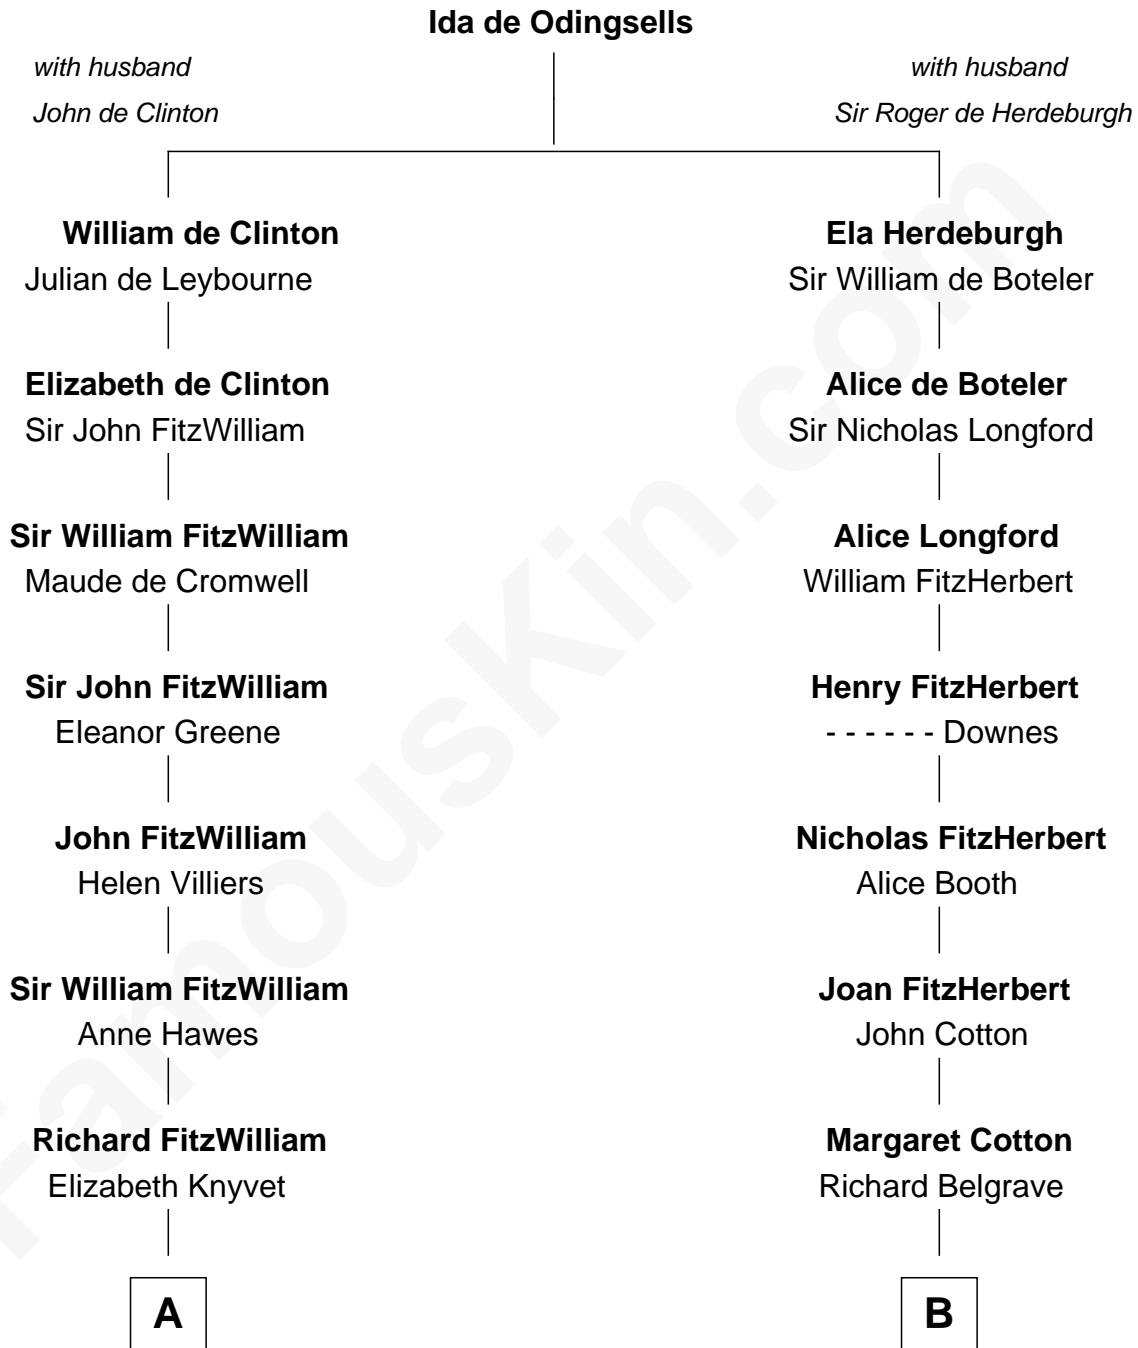

FamousKin.com
Relationship Chart of
John Quincy Adams
6th U.S. President

15th cousin 6 times removed of

Bette Davis
Movie Actress

C

Benjamin W. Bailey

Latta Hopkins

Harriet Jane Bailey

Charles Otis Thompson

Harriet Eugenia Thompson

William Aaron Favor

Ruth Augusta Favor

Harlow Morrell Davis

Bette Davis

Movie Actress

FamousKin.com