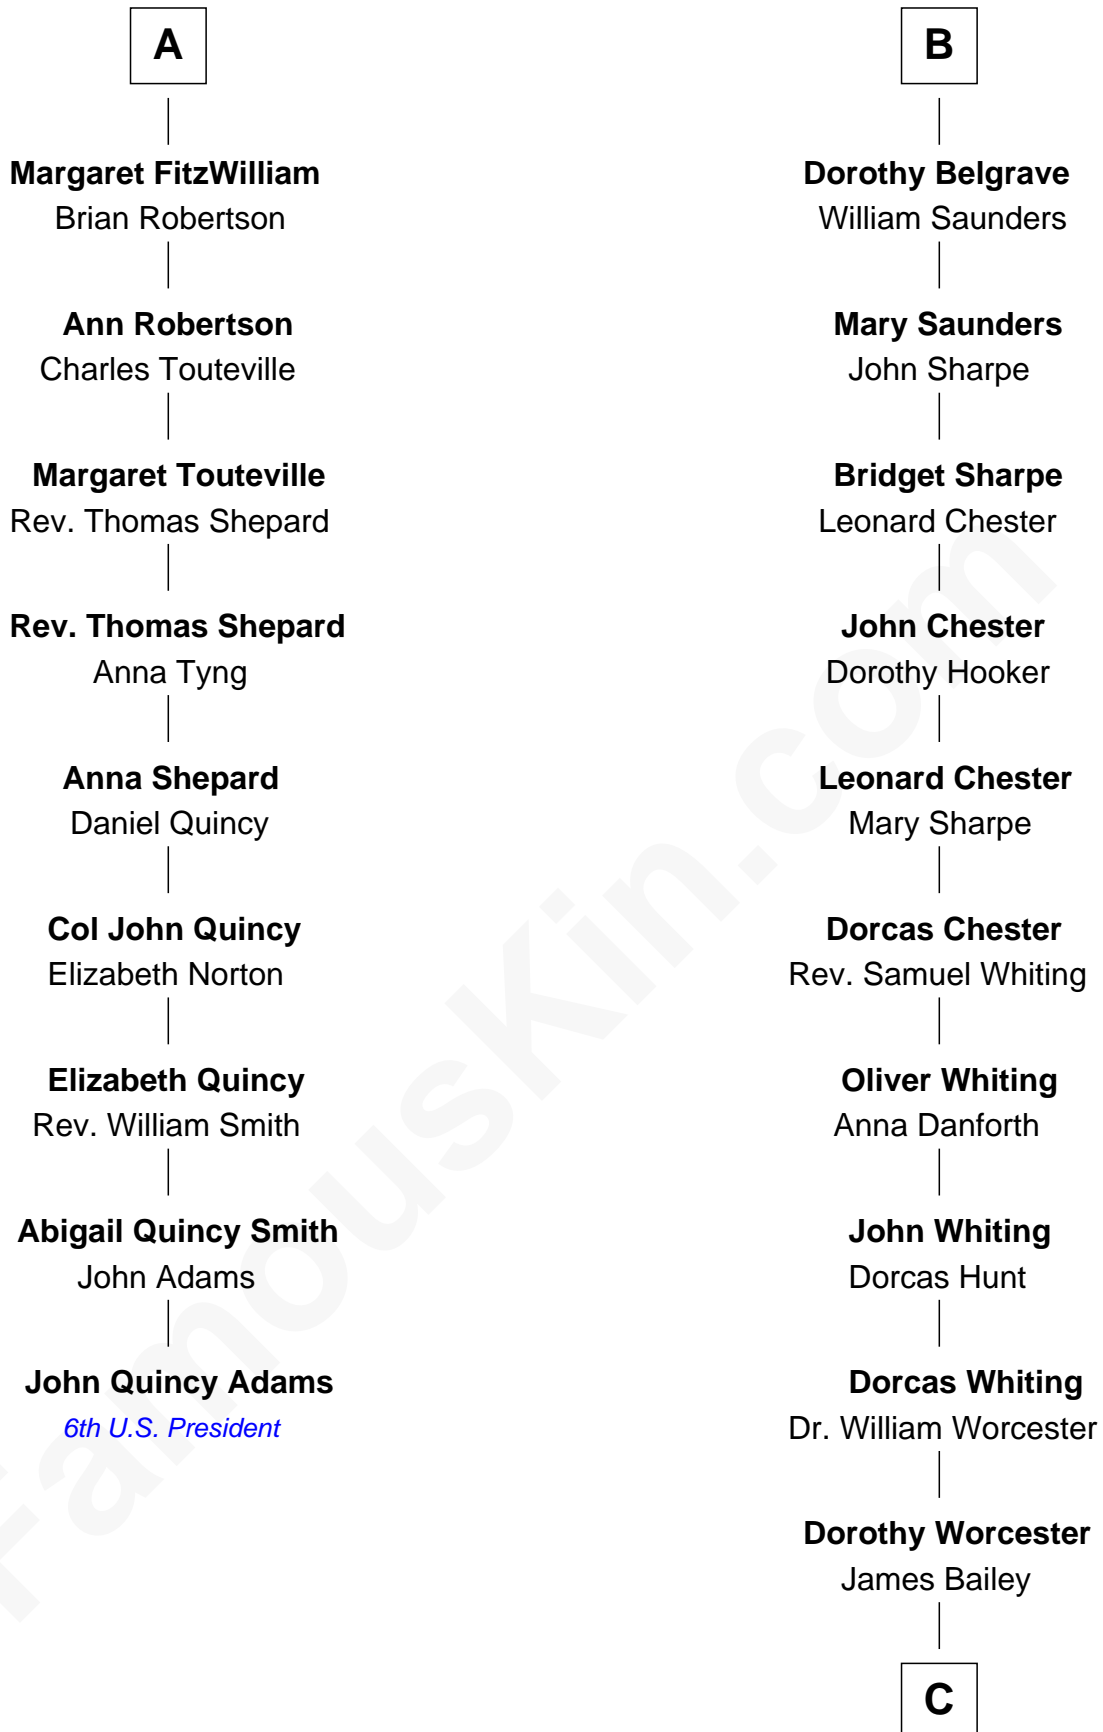

FamousKin.com
Relationship Chart of
John Quincy Adams
6th U.S. President

15th cousin 6 times removed of

Bette Davis
Movie Actress

C

Benjamin W. Bailey

Latta Hopkins

Harriet Jane Bailey

Charles Otis Thompson

Harriet Eugenia Thompson

William Aaron Favor

Ruth Augusta Favor

Harlow Morrell Davis

Bette Davis

Movie Actress

FamousKin.com