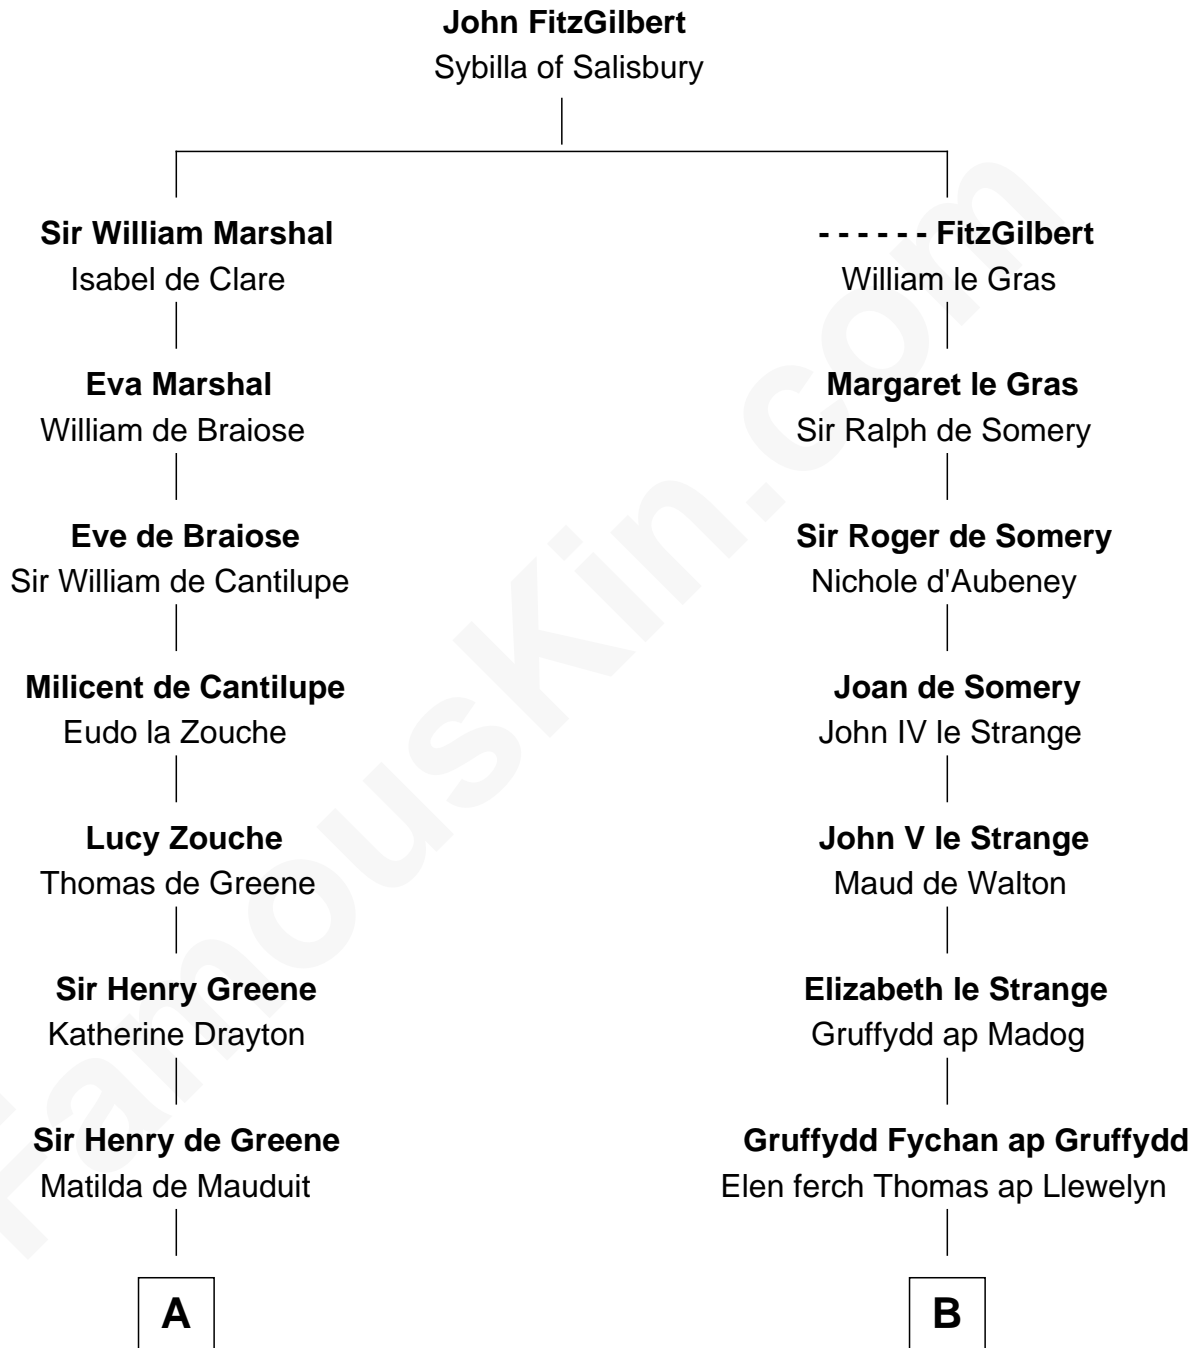

FamousKin.com
Relationship Chart of
John Quincy Adams
6th U.S. President

19th cousin 2 times removed of
Eliphalet Remington
Founder of Remington Arms Company

C

Elizabeth Quincy
Rev. William Smith

Abigail Quincy Smith
John Adams

John Quincy Adams
6th U.S. President

D

Sarah Wolcott
Robert Welles

Sarah Welles
Jonathan Robbins

Sarah Robbins
Elisha Kilbourn

Elizabeth Kilbourn
Eliphalet Remington

Eliphalet Remington
Founder of Remington Arms Company