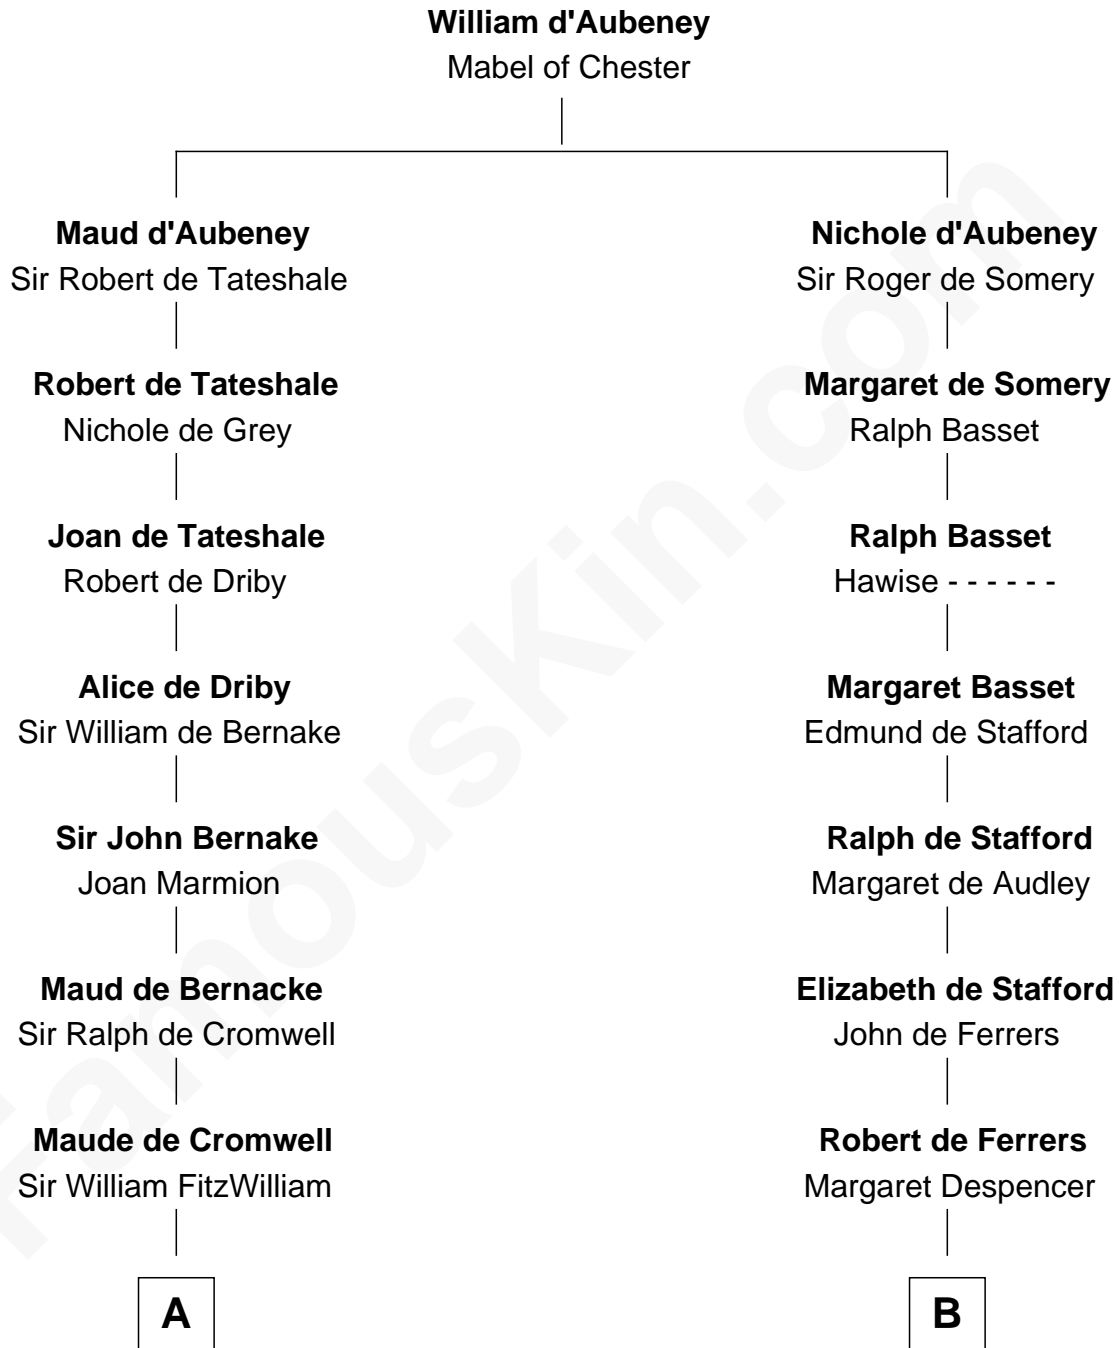

FamousKin.com
Relationship Chart of
John Quincy Adams
6th U.S. President

19th cousin 2 times removed of
Lucretia (Rudolph) Garfield
First Lady of President James Garfield

C

Elizabeth Quincy
Rev. William Smith

Abigail Quincy Smith
John Adams

John Quincy Adams
6th U.S. President

D

Anne Sanford
Capt. John Mason

Peleg Sanford Mason
Mary Stanton

Elijah Mason
Lucretia Greene

Arabella Greene Mason
Zebulon Rudolph

Lucretia (Rudolph) Garfield
First Lady of James Garfield