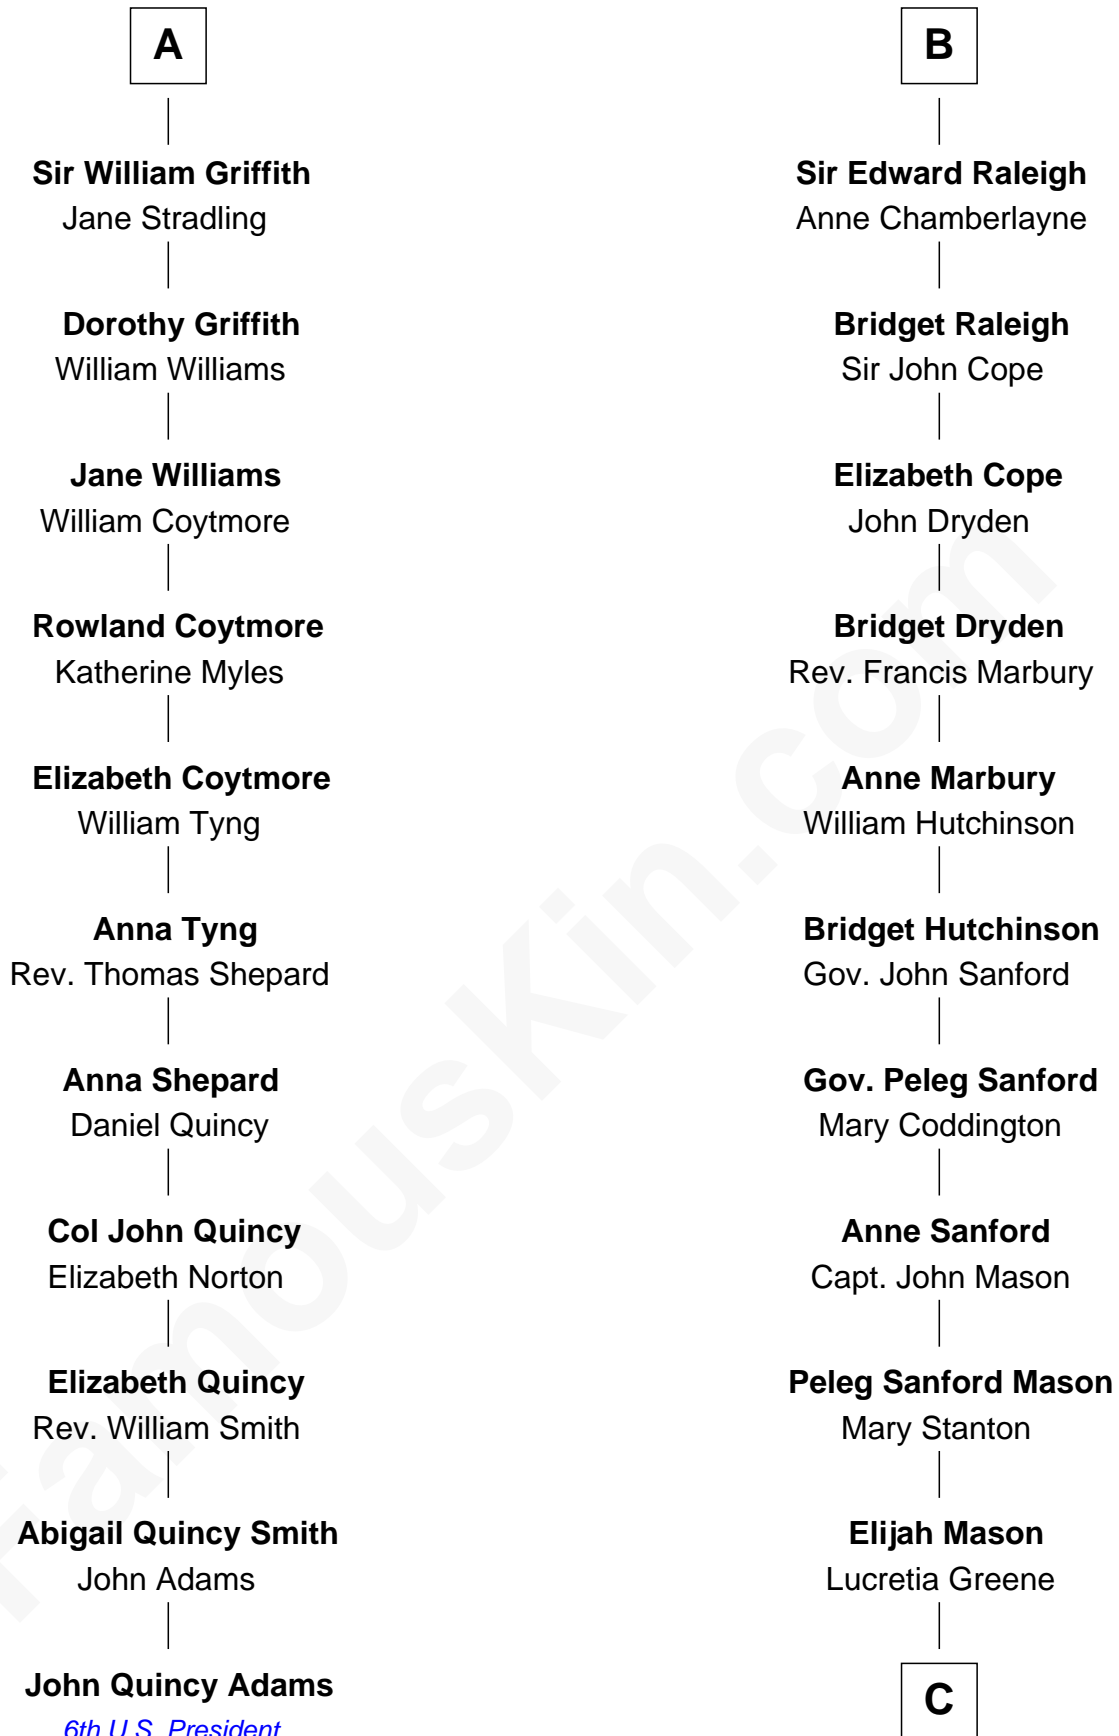

FamousKin.com
Relationship Chart of
John Quincy Adams
6th U.S. President

17th cousin 1 time removed of
Lucretia (Rudolph) Garfield
First Lady of President James Garfield

C

Arabella Greene Mason

Zebulon Rudolph

Lucretia (Rudolph) Garfield

First Lady of James Garfield

FamousKin.com