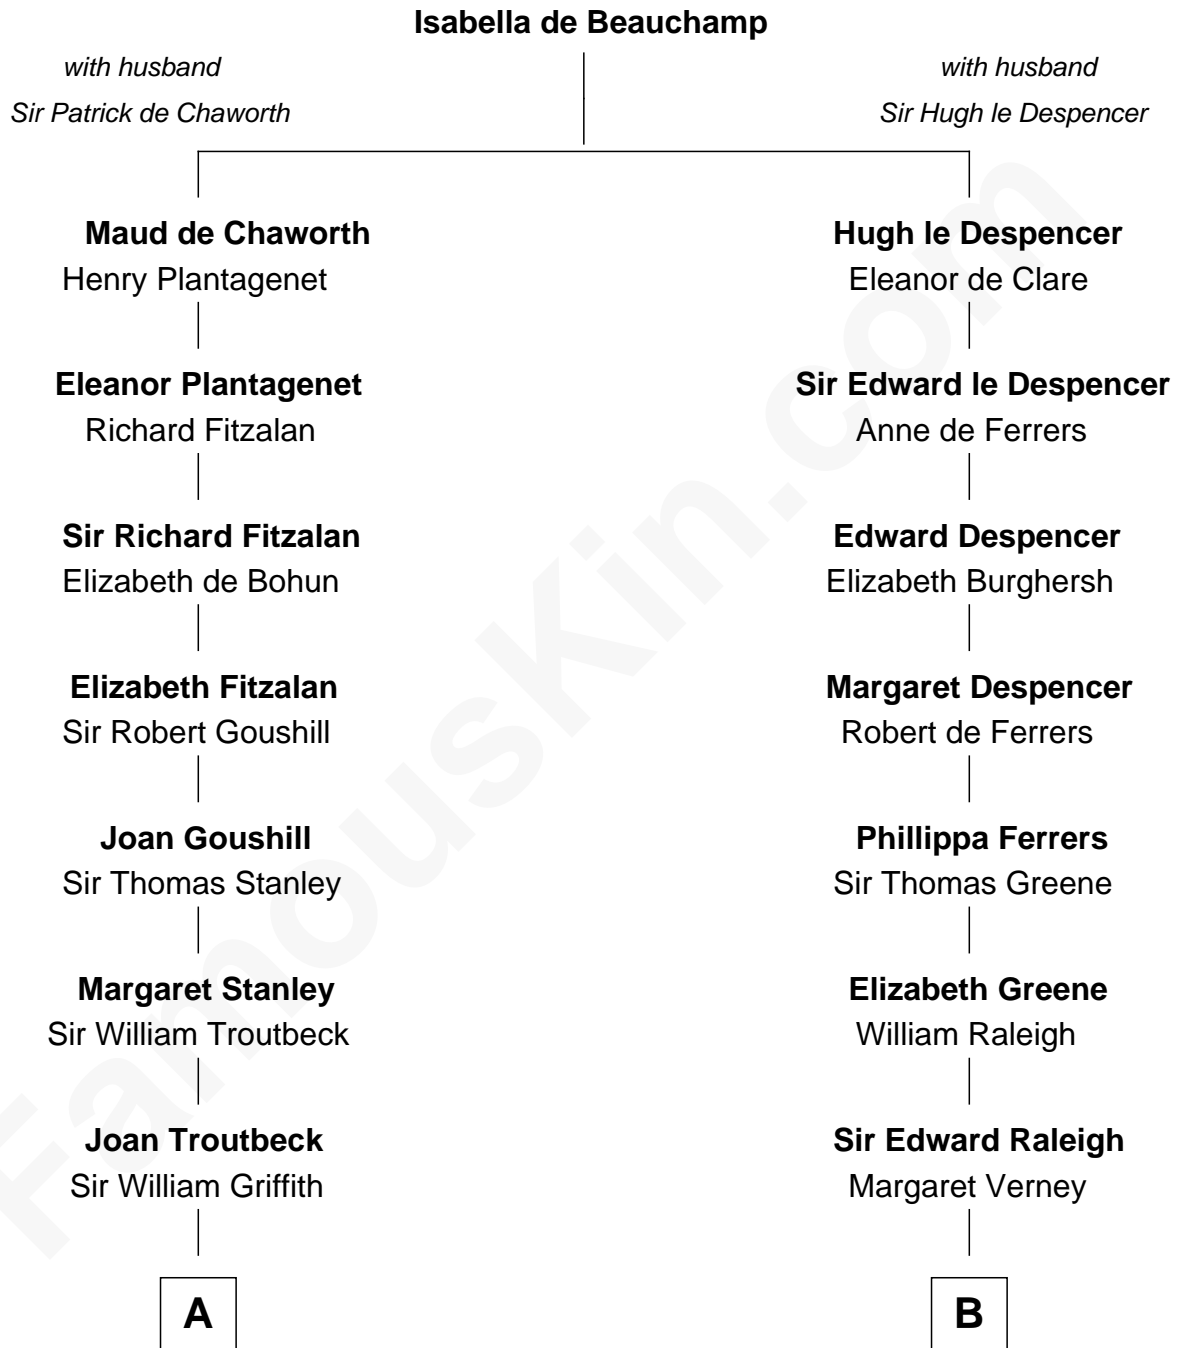

FamousKin.com
Relationship Chart of
John Quincy Adams
6th U.S. President

17th cousin 1 time removed of
Lucretia (Rudolph) Garfield
First Lady of President James Garfield

C

Arabella Greene Mason

Zebulon Rudolph

Lucretia (Rudolph) Garfield

First Lady of James Garfield

FamousKin.com