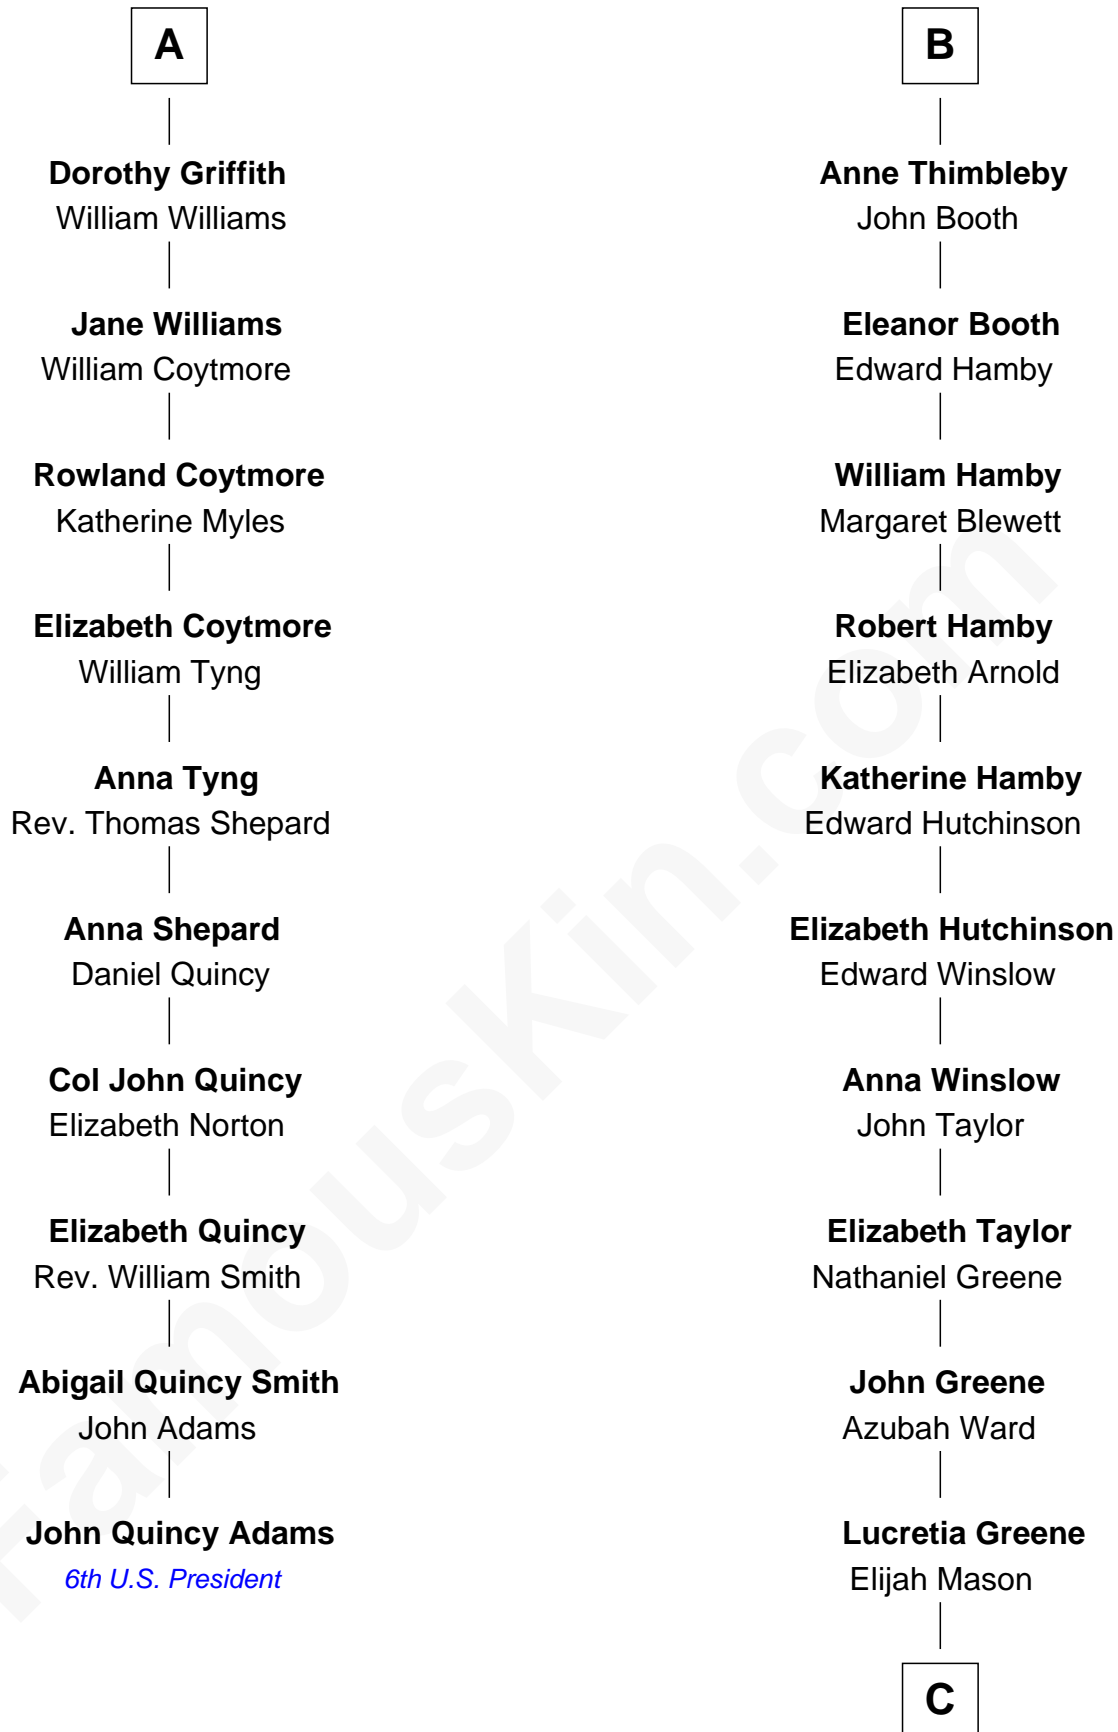

FamousKin.com
Relationship Chart of
John Quincy Adams
6th U.S. President

16th cousin 2 times removed of
Lucretia (Rudolph) Garfield
First Lady of President James Garfield

C

Arabella Greene Mason

Zebulon Rudolph

Lucretia (Rudolph) Garfield

First Lady of James Garfield

FamousKin.com