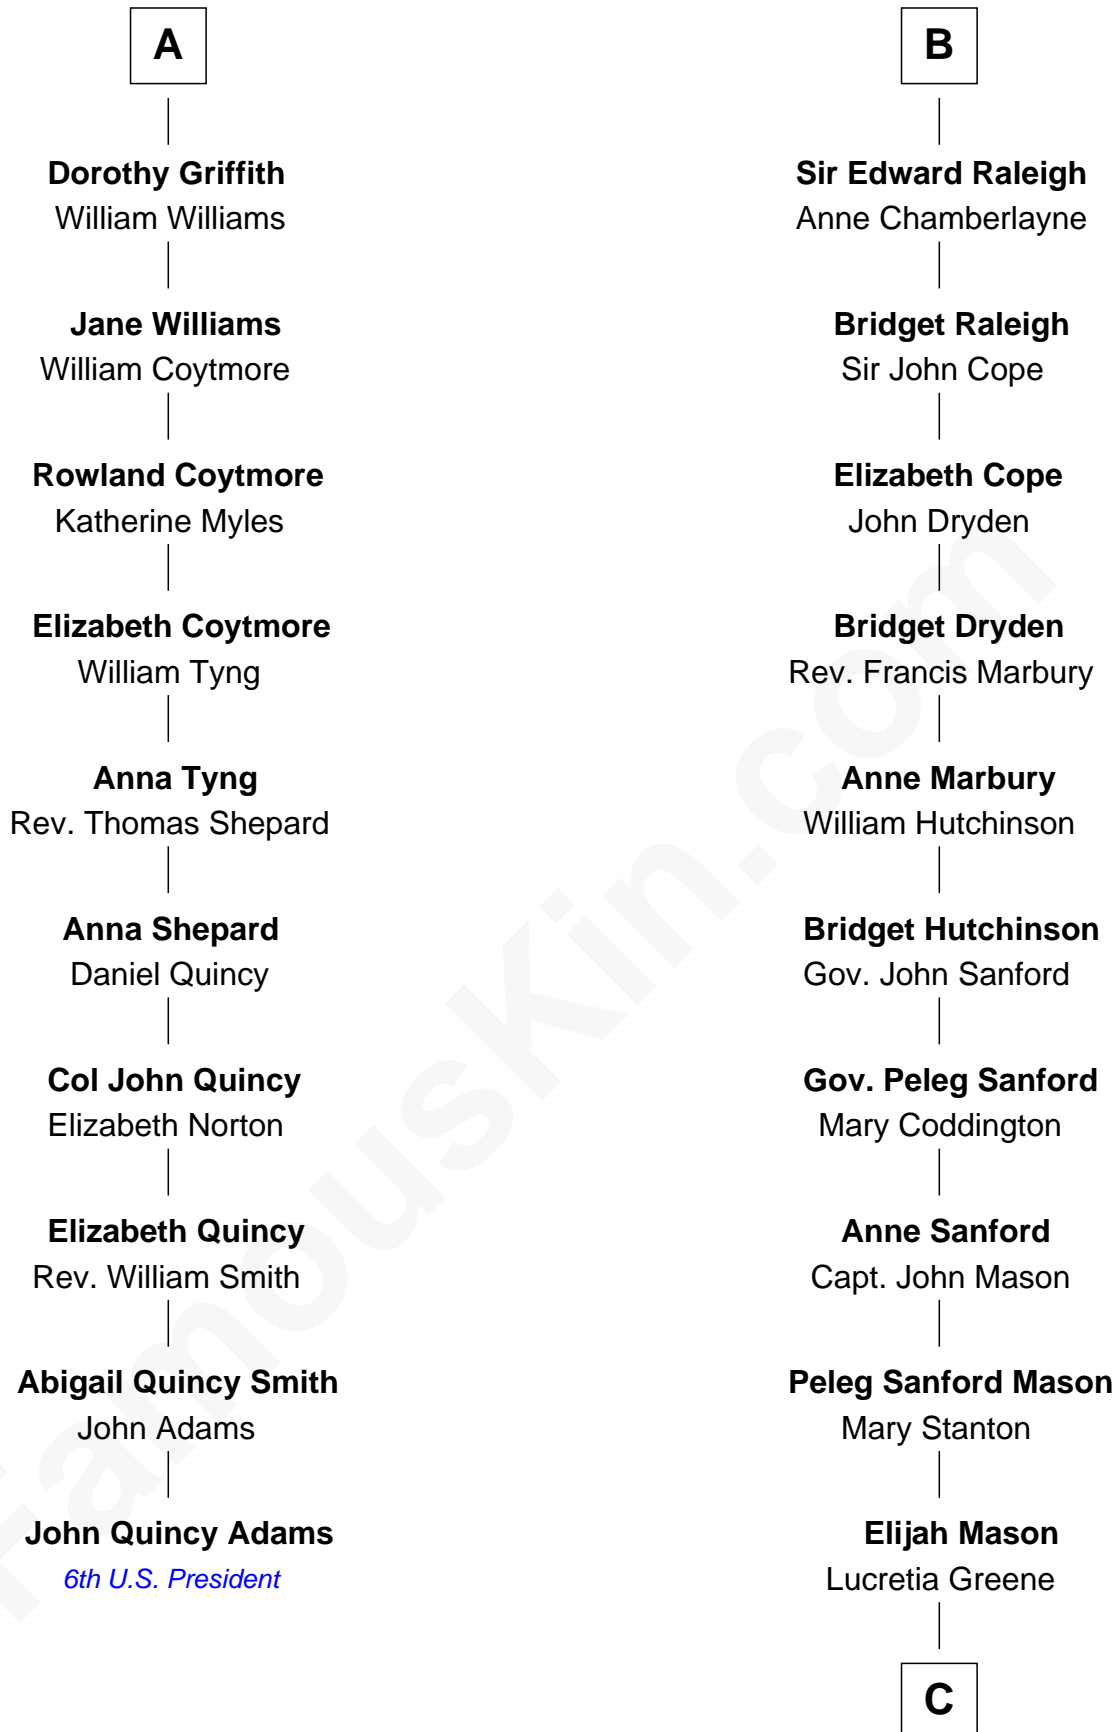

FamousKin.com
Relationship Chart of
John Quincy Adams
6th U.S. President

16th cousin 2 times removed of
Lucretia (Rudolph) Garfield
First Lady of President James Garfield

C

Arabella Greene Mason

Zebulon Rudolph

Lucretia (Rudolph) Garfield

First Lady of James Garfield

FamousKin.com