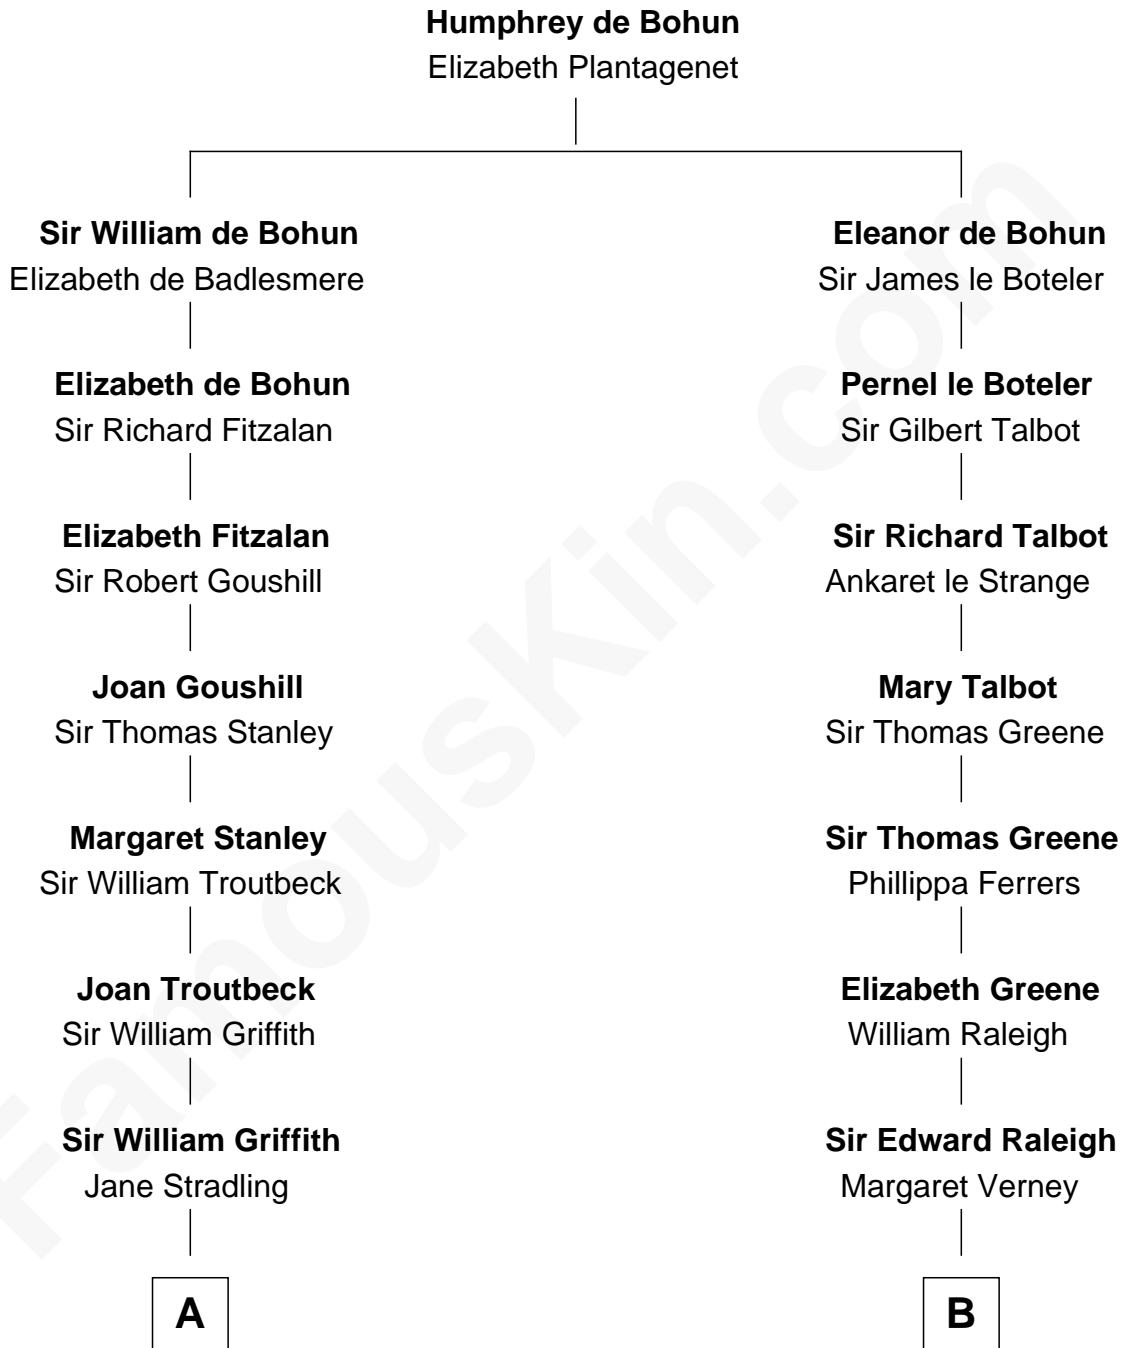

FamousKin.com
Relationship Chart of
John Quincy Adams
6th U.S. President

16th cousin 2 times removed of
Lucretia (Rudolph) Garfield
First Lady of President James Garfield

C

Arabella Greene Mason

Zebulon Rudolph

Lucretia (Rudolph) Garfield

First Lady of James Garfield

FamousKin.com