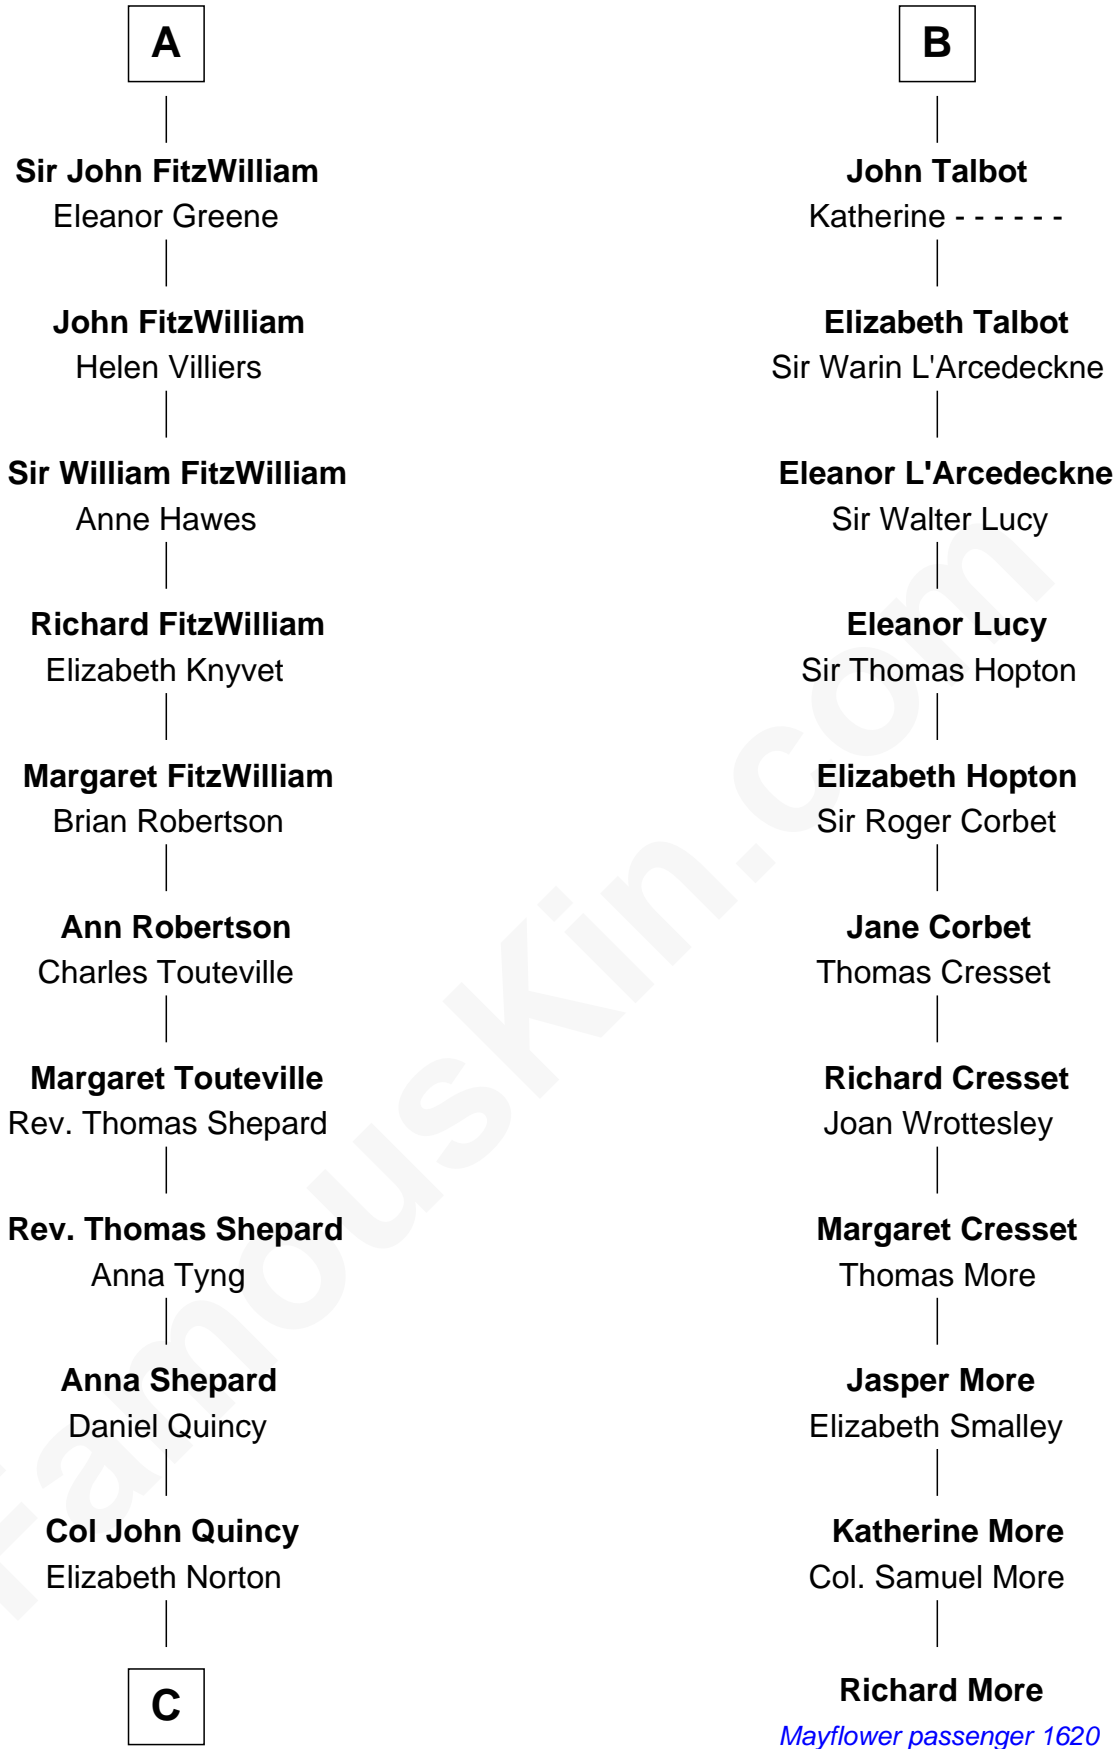

FamousKin.com Relationship Chart of

John Quincy Adams

6th U.S. President

17th cousin 2 times removed of

Richard More

(c1614 - c1696) Mayflower passenger 1620

MAYFLOWER

Hamelin de Warenne

Isabel de Warenne

C

Elizabeth Quincy
Rev. William Smith

Abigail Quincy Smith
John Adams

John Quincy Adams
6th U.S. President

FamousKin.com