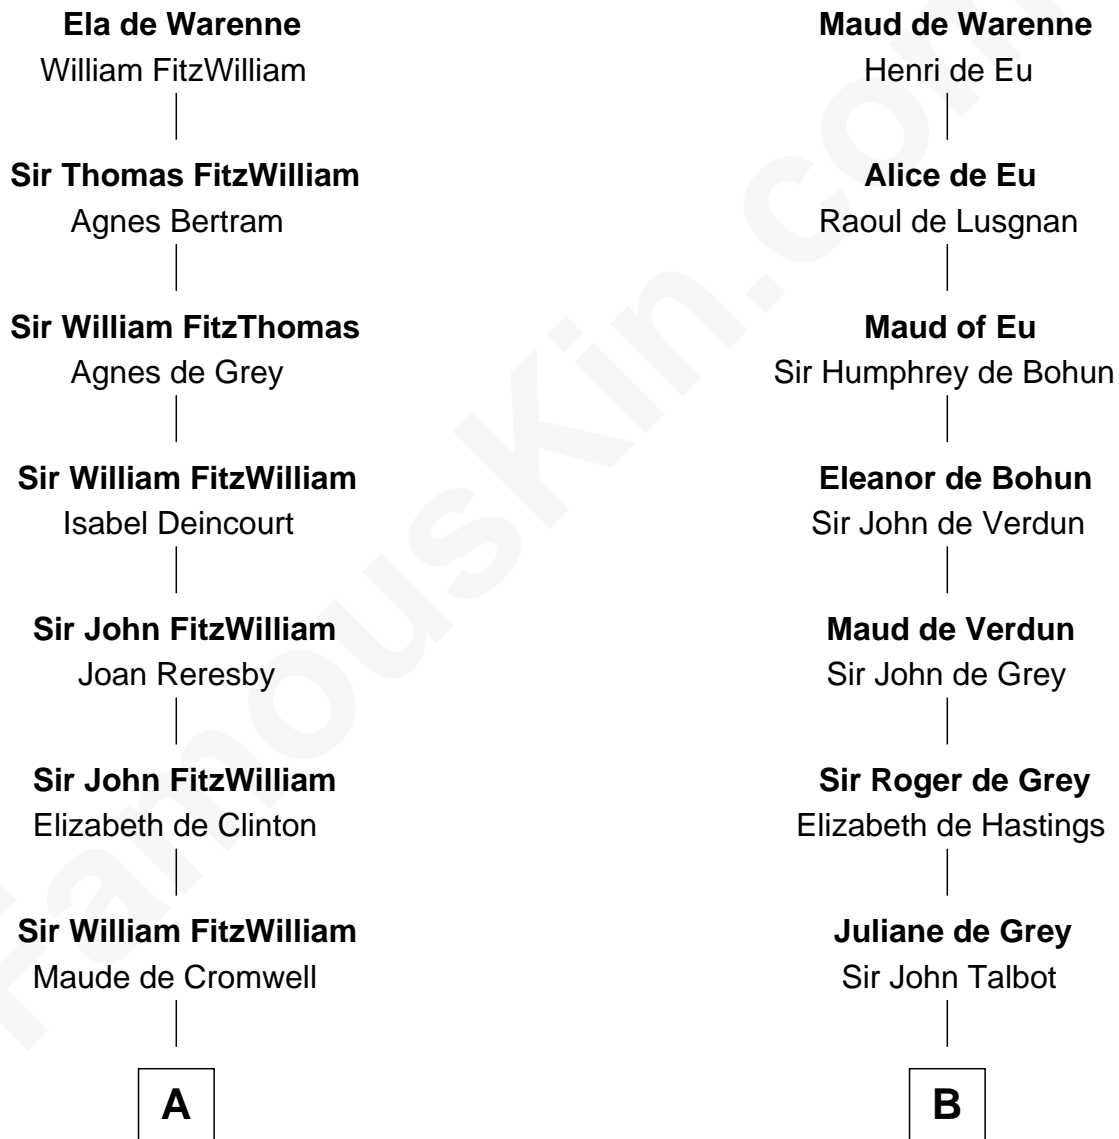

FamousKin.com Relationship Chart of

John Quincy Adams

6th U.S. President

17th cousin 2 times removed of

Richard More

(c1614 - c1696) Mayflower passenger 1620

Hamelin de Warenne

Isabel de Warenne