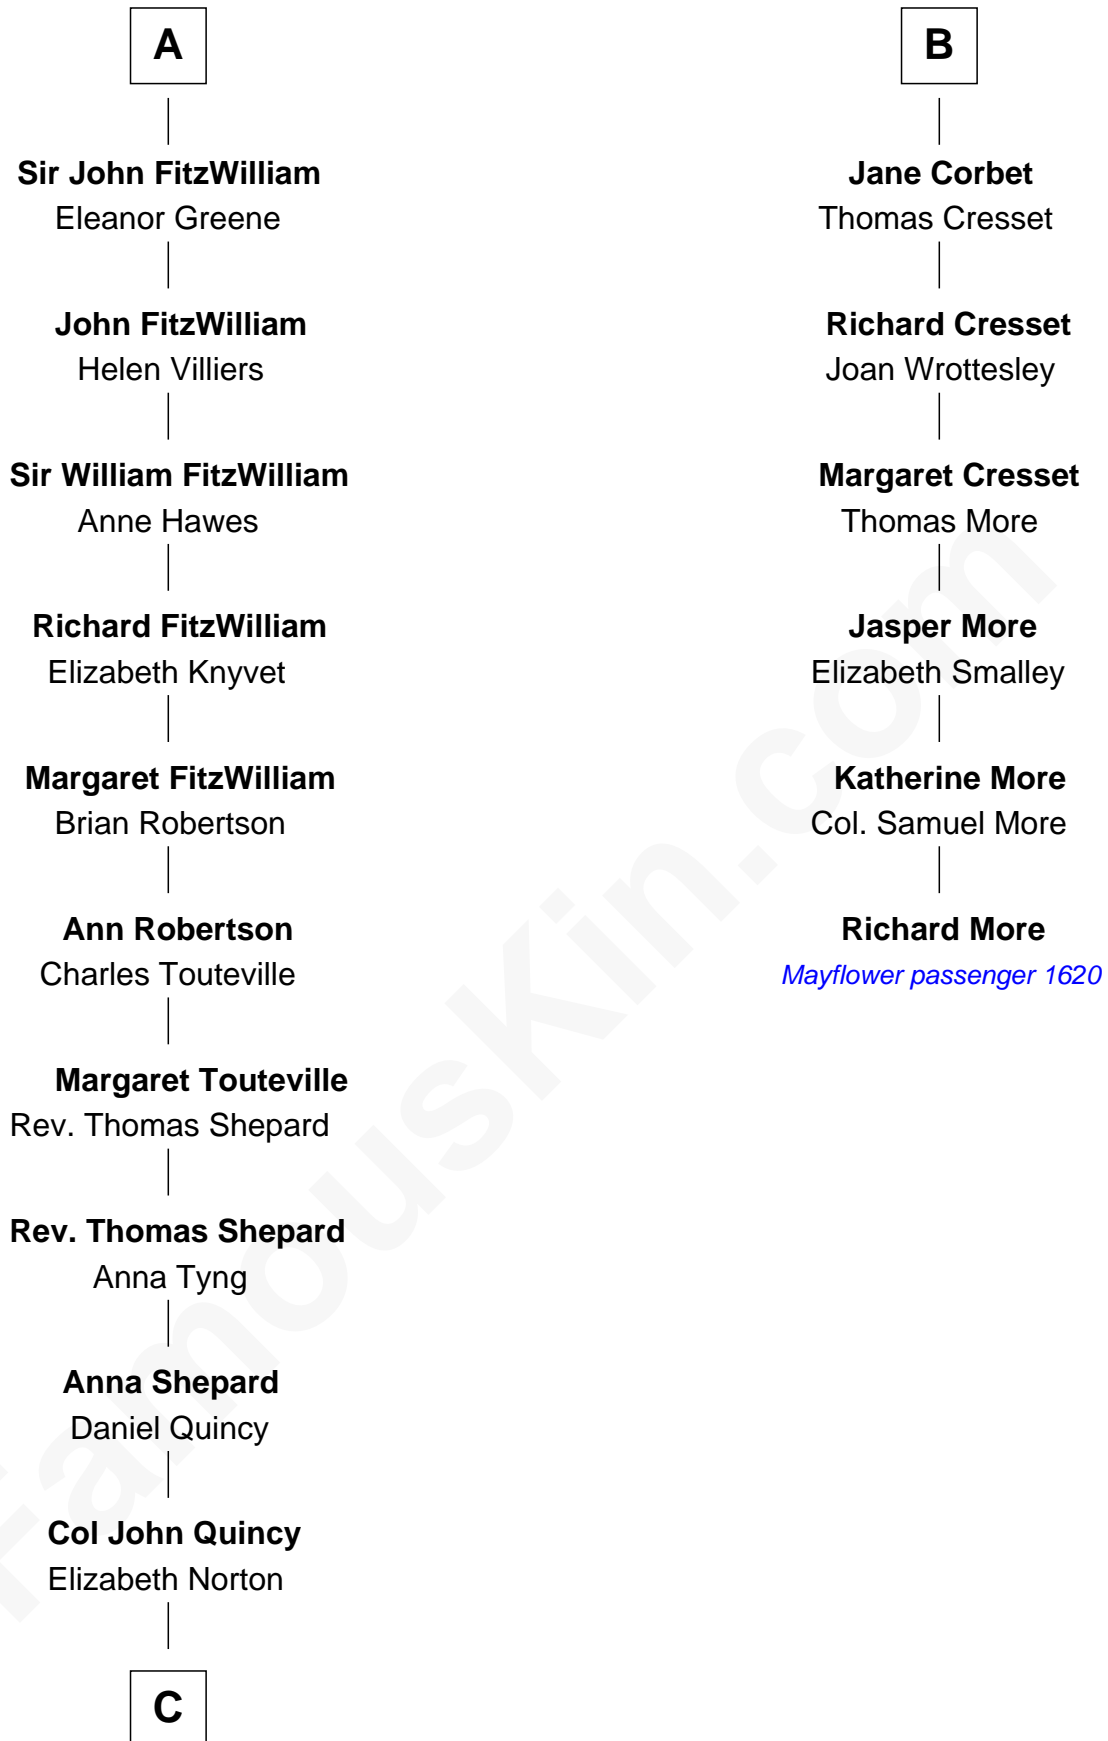

## Relationship Chart of

### John Quincy Adams

6th U.S. President

12th cousin 7 times removed of

**Richard More**

(c1614 - c1696) Mayflower passenger 1620

**MAYFLOWER**

**C**

**Elizabeth Quincy**  
Rev. William Smith

**Abigail Quincy Smith**  
John Adams

**John Quincy Adams**  
*6th U.S. President*

FamousKin.com