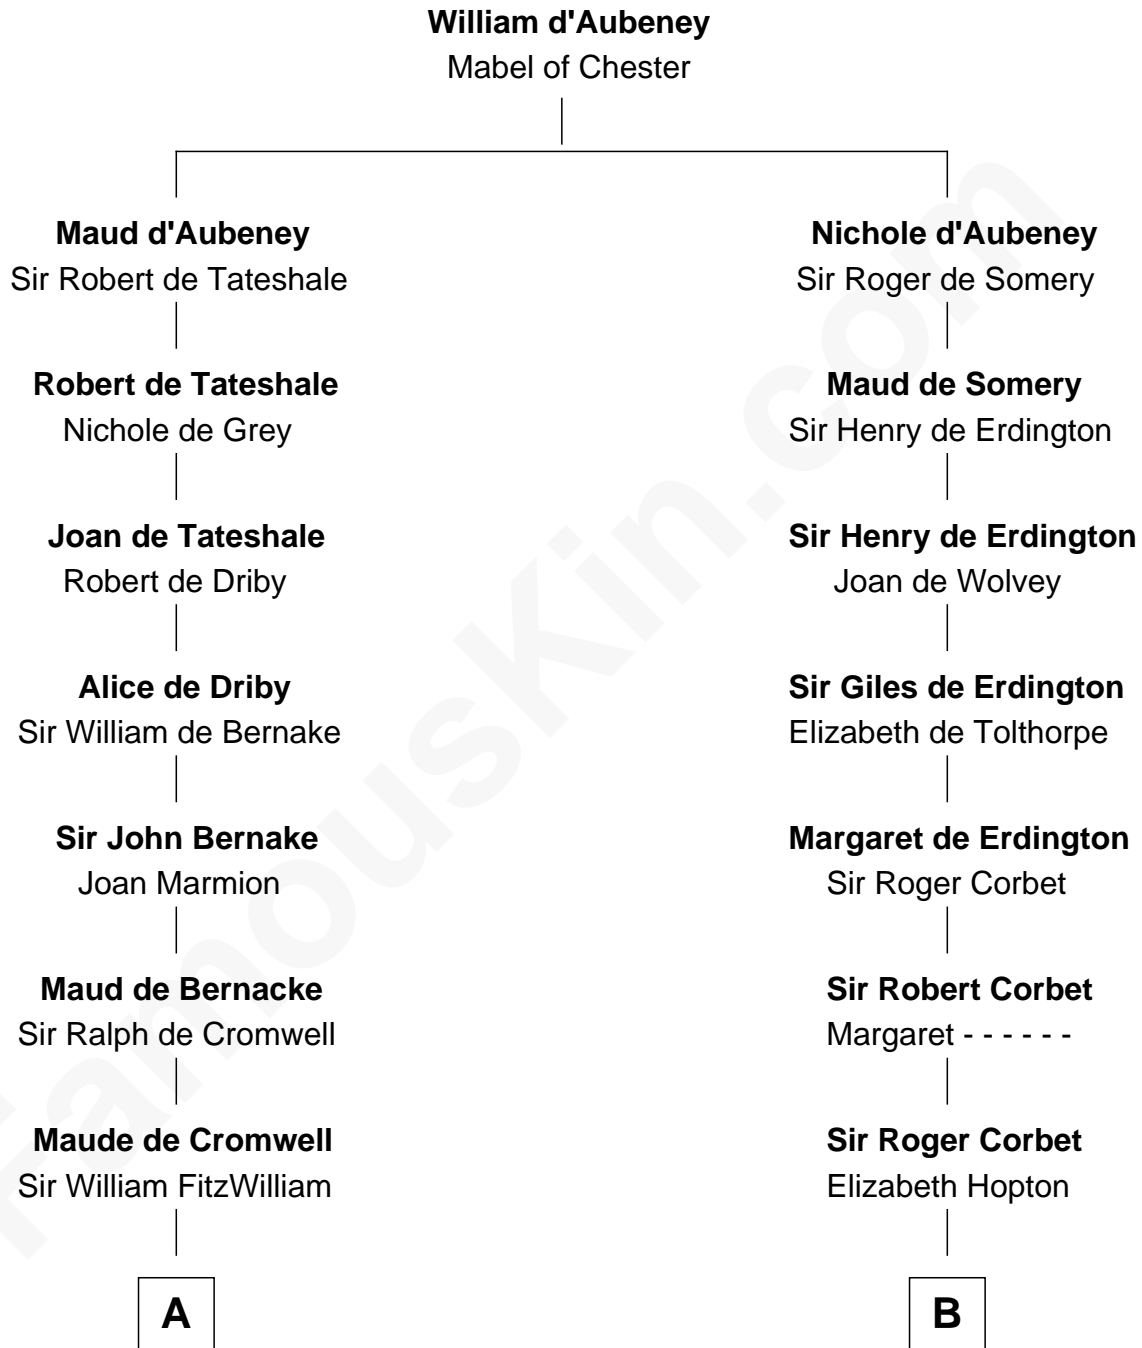

## Relationship Chart of

### John Quincy Adams

6th U.S. President

12th cousin 7 times removed of

**Richard More**

(c1614 - c1696) Mayflower passenger 1620

**MAYFLOWER**

**C**

**Elizabeth Quincy**  
Rev. William Smith

**Abigail Quincy Smith**  
John Adams

**John Quincy Adams**  
*6th U.S. President*

FamousKin.com