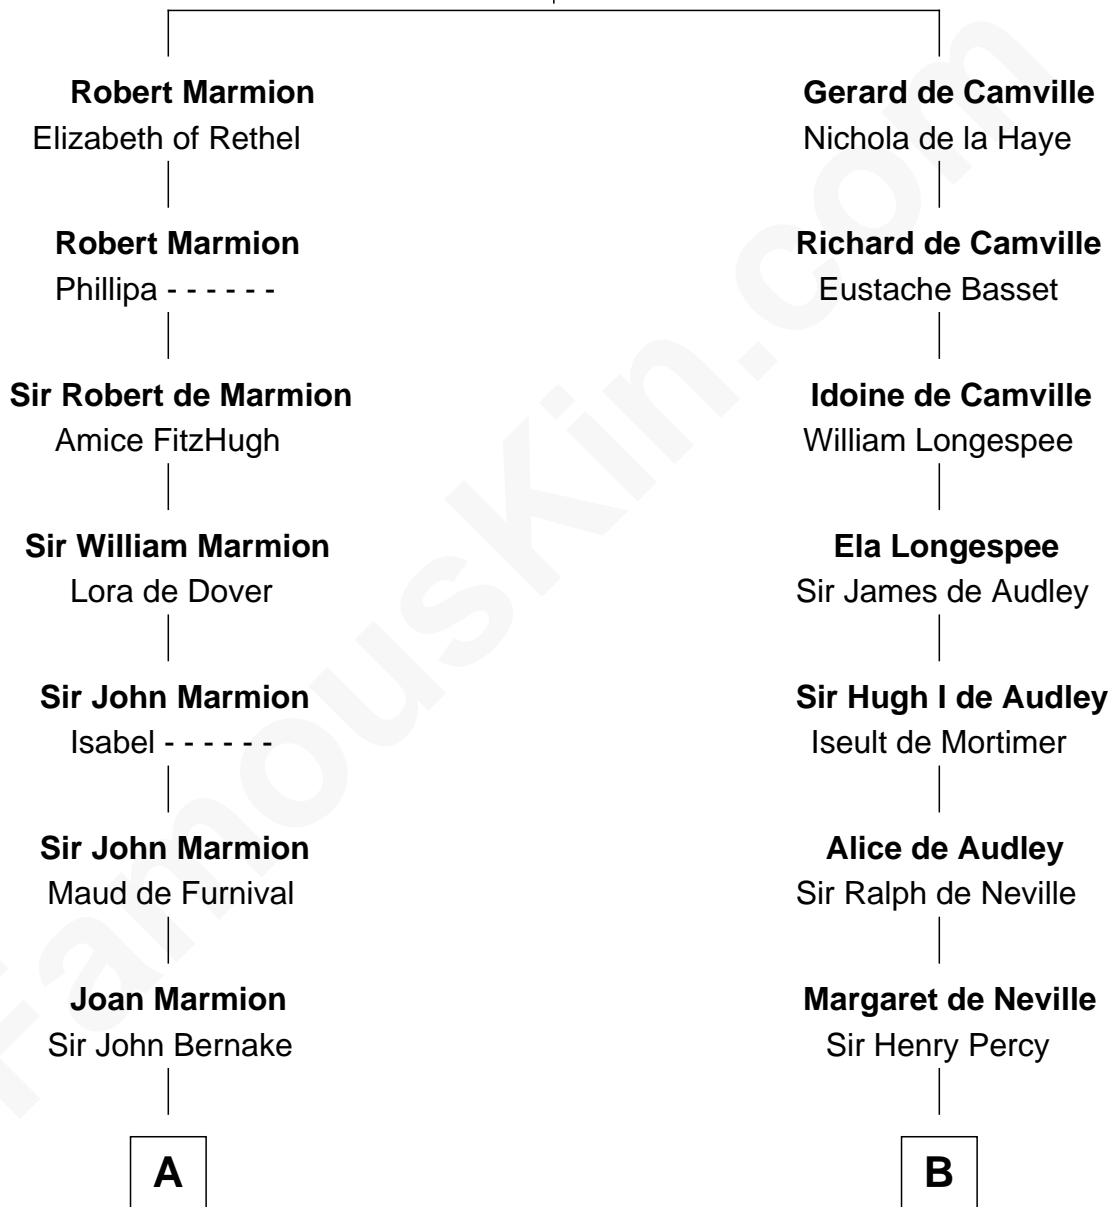

Miliscent of Rethel

with husband
Robert Marmion

with husband
Richard de Camville