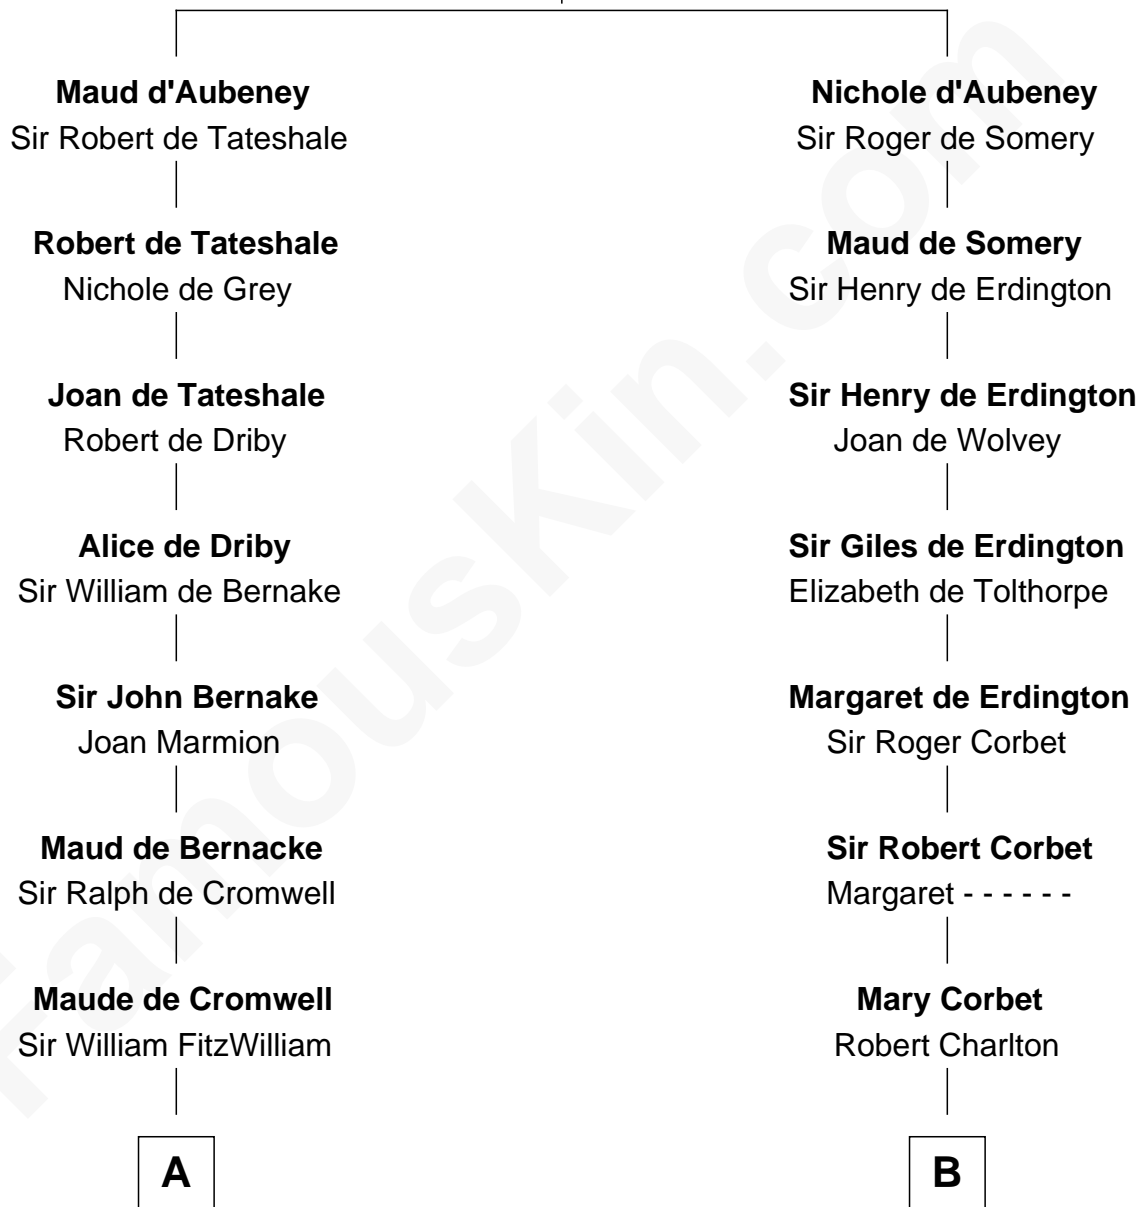

FamousKin.com
Relationship Chart of
John Quincy Adams
6th U.S. President

19th cousin 2 times removed of
Calvin Coolidge
30th U.S. President

William d'Aubenev
Mabel of Chester

C

Elizabeth Quincy
Rev. William Smith

Abigail Quincy Smith
John Adams

John Quincy Adams
6th U.S. President

D

Nathaniel Davis
Lydia Harwood

Mary Davis
John Dunlap Moor

Hiram Dunlap Moor
Abigail Pinney Franklin

Victoria Josephine Moor
Col. John Calvin Coolidge