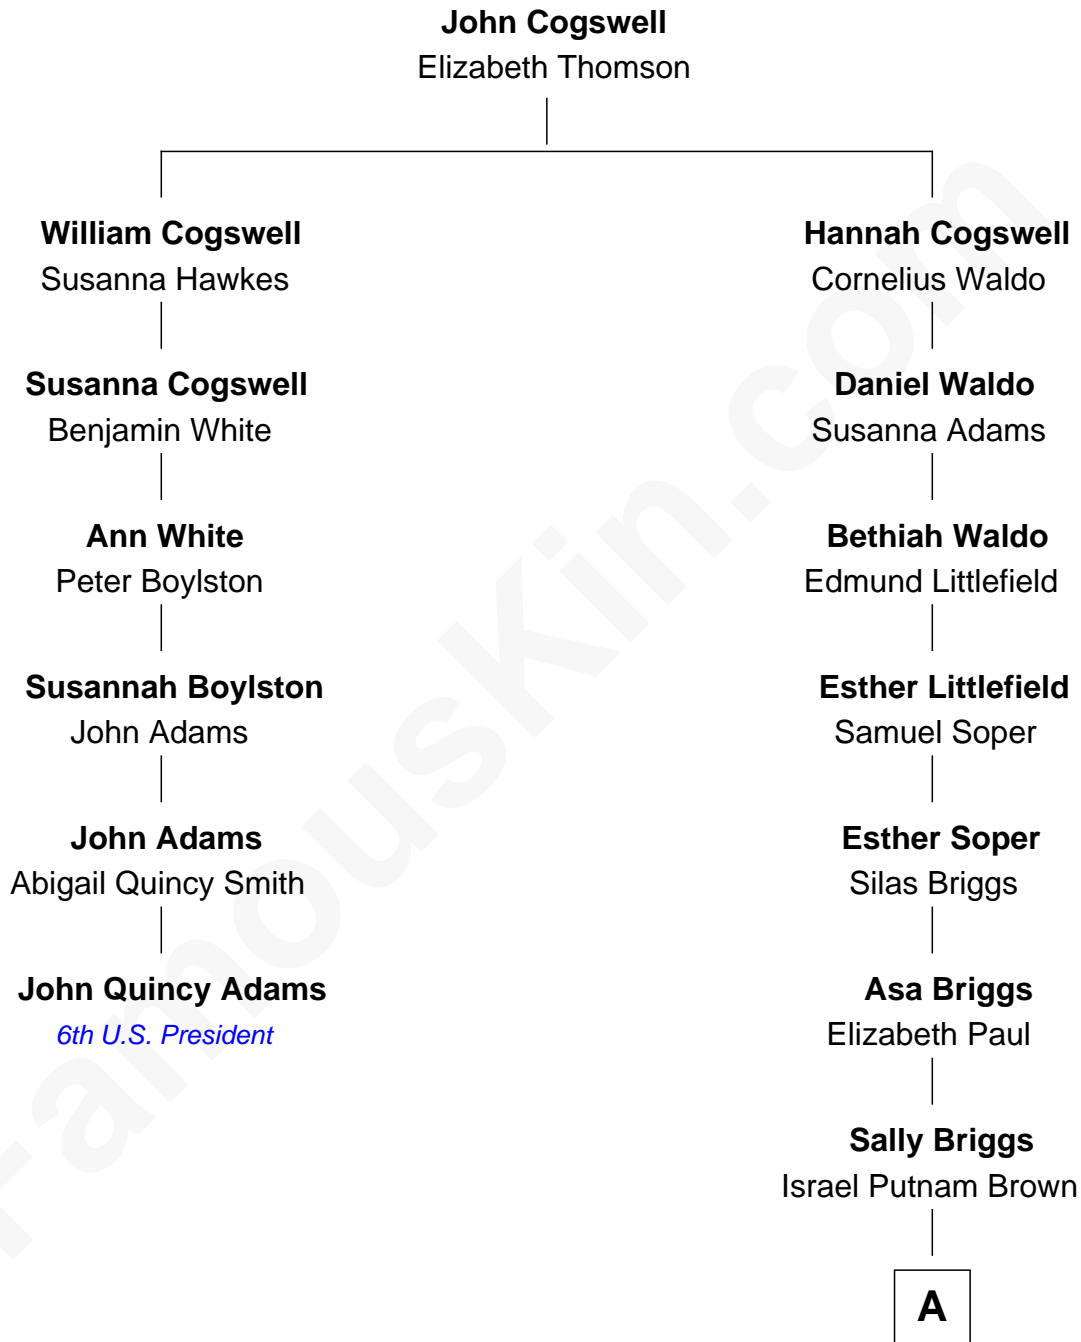

FamousKin.com
Relationship Chart of
John Quincy Adams
6th U.S. President

5th cousin 5 times removed of
Calvin Coolidge
30th U.S. President

A

|
Sally Briggs Brown

Israel Chase Brewer

|
Sarah Almeda Brewer

Calvin Galusha Coolidge

|
Col. John Calvin Coolidge

Victoria Josephine Moor

|
Calvin Coolidge

30th U.S. President