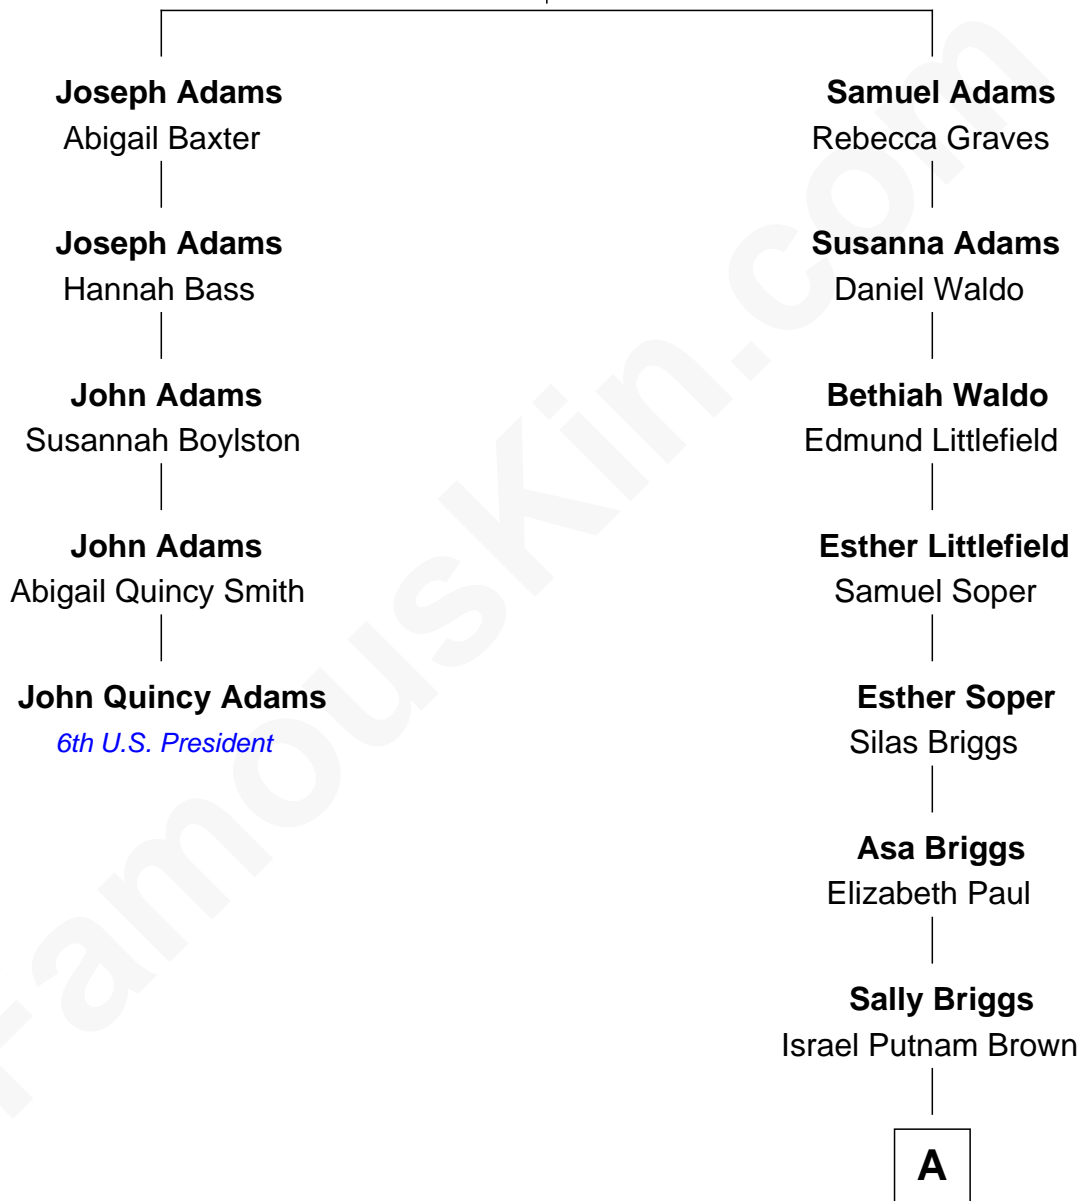

FamousKin.com

Relationship Chart of

John Quincy Adams

6th U.S. President

4th cousin 6 times removed of

Calvin Coolidge

30th U.S. President

Henry Adams

Edith Squire

A

|
Sally Briggs Brown

Israel Chase Brewer

|
Sarah Almeda Brewer

Calvin Galusha Coolidge

|
Col. John Calvin Coolidge

Victoria Josephine Moor