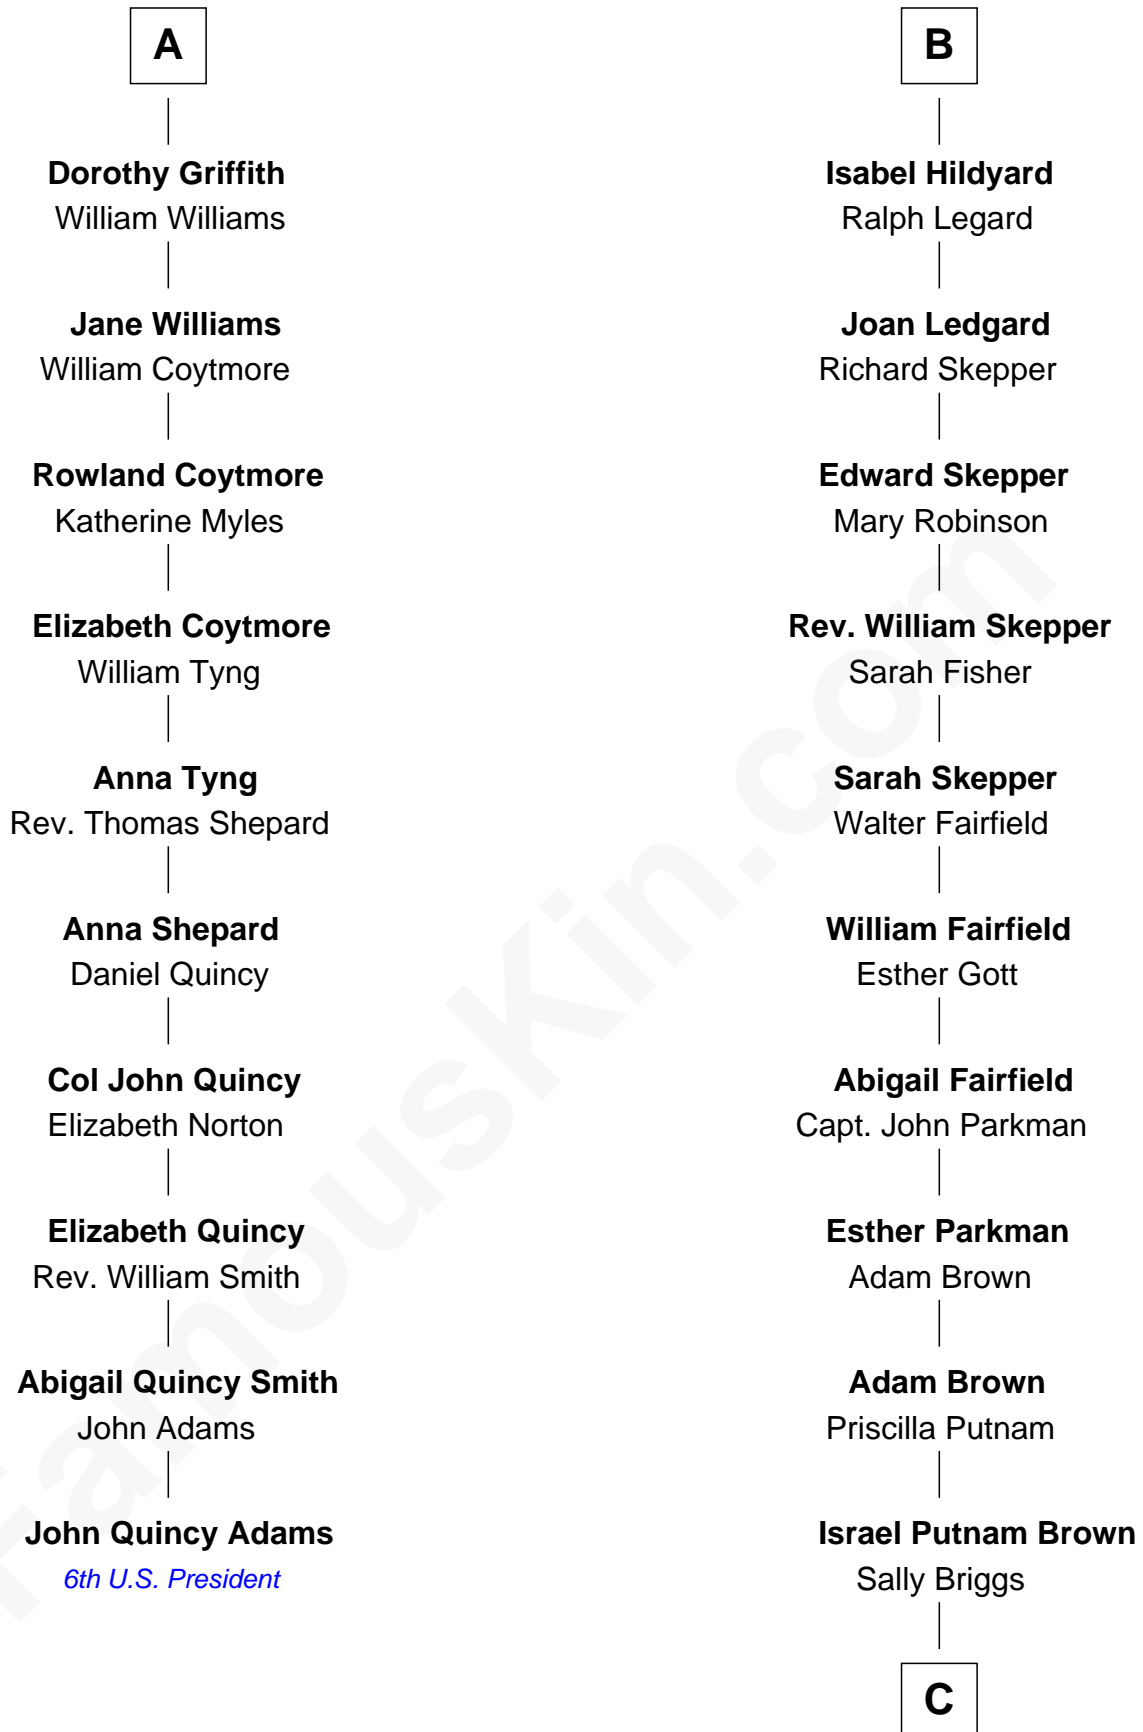

FamousKin.com

Relationship Chart of

John Quincy Adams

6th U.S. President

16th cousin 4 times removed of

Calvin Coolidge

30th U.S. President

Henry Plantagenet

Maud de Chaworth

C

—
Sally Briggs Brown

Israel Chase Brewer

—
Sarah Almeda Brewer

Calvin Galusha Coolidge

—
Col. John Calvin Coolidge

Victoria Josephine Moor