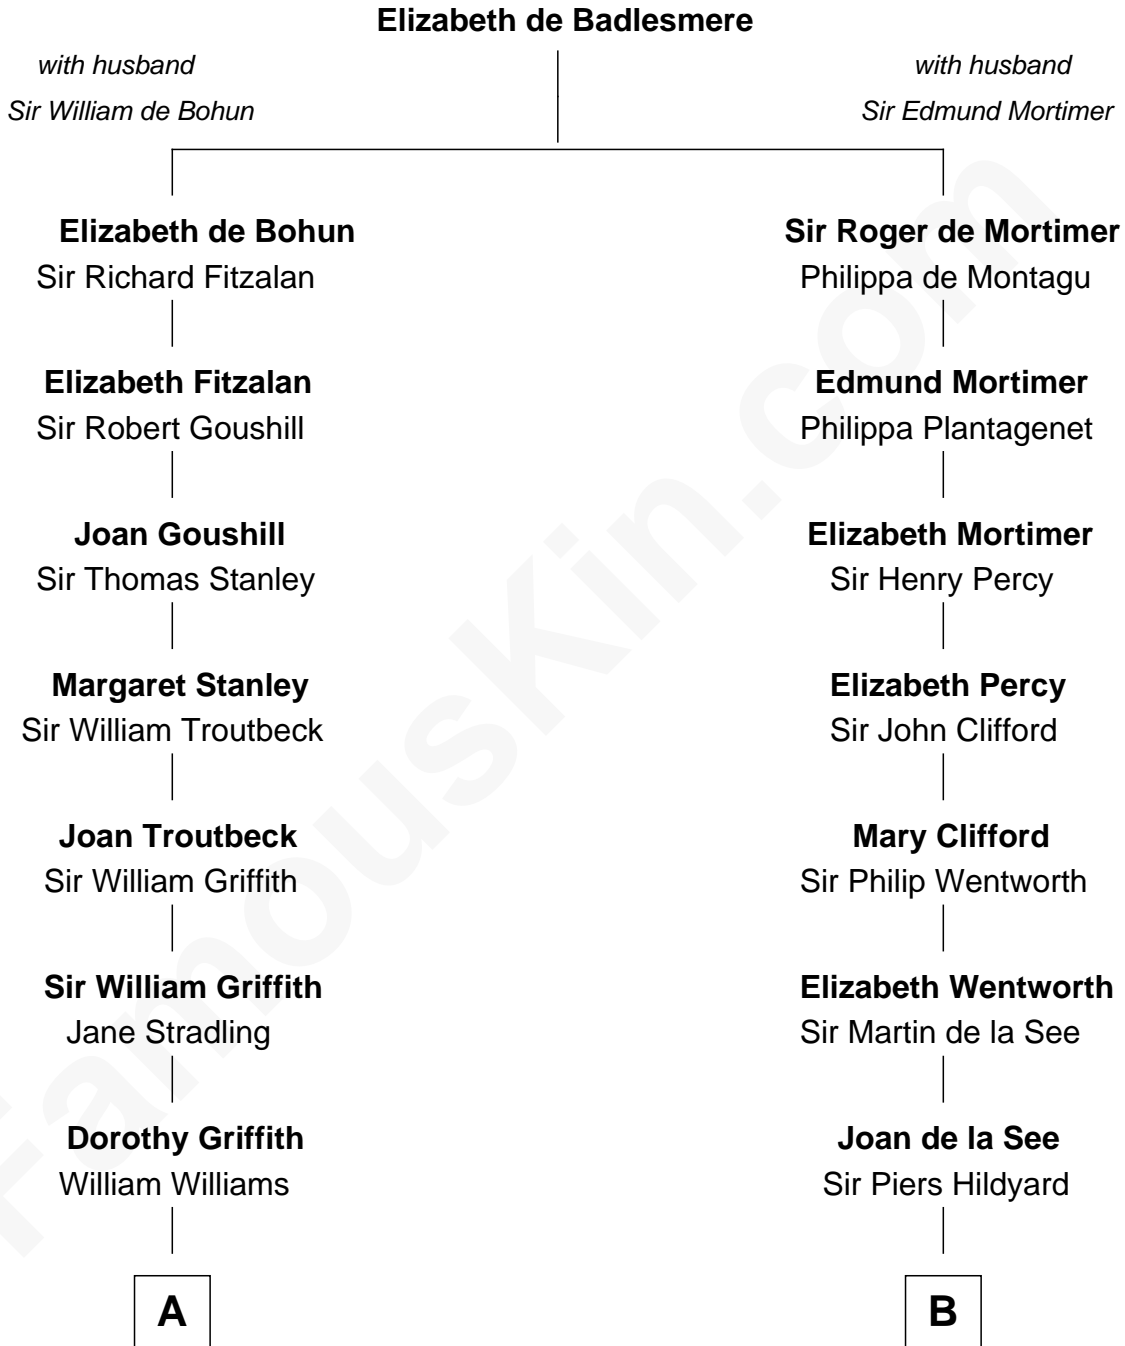

FamousKin.com

Relationship Chart of

John Quincy Adams

6th U.S. President

15th cousin 5 times removed of

Calvin Coolidge

30th U.S. President

C

|
Sally Briggs Brown

Israel Chase Brewer

|
Sarah Almeda Brewer

Calvin Galusha Coolidge

|
Col. John Calvin Coolidge

Victoria Josephine Moor

|
Calvin Coolidge

30th U.S. President