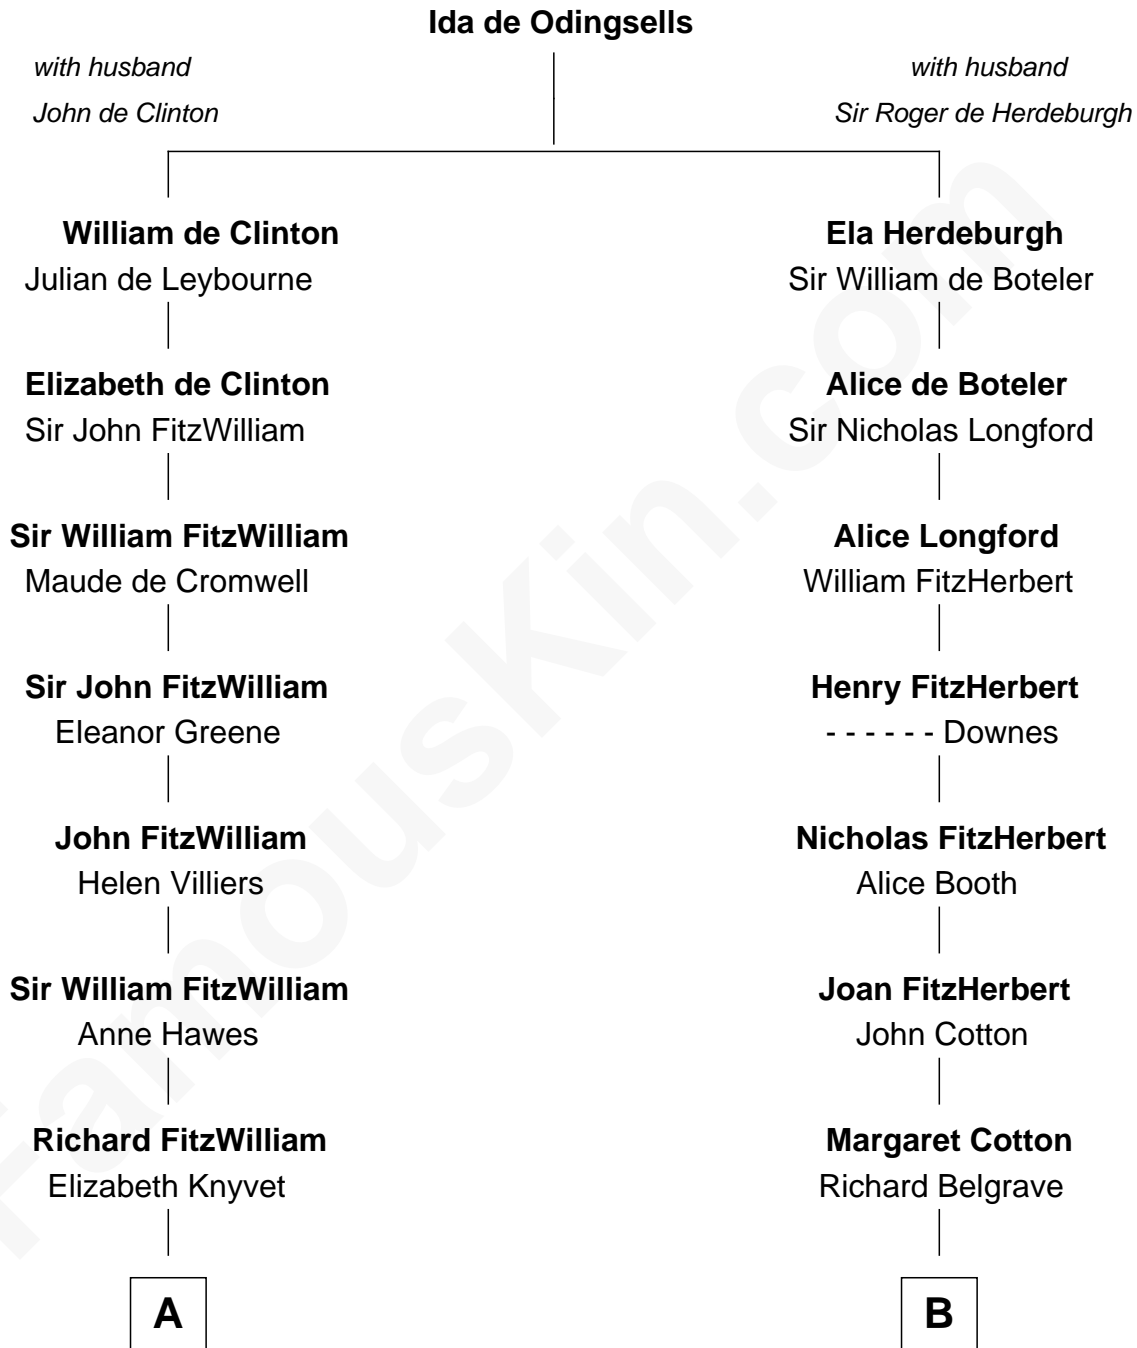

FamousKin.com
Relationship Chart of
John Quincy Adams
6th U.S. President

15th cousin 5 times removed of
Calvin Coolidge
30th U.S. President

C

Mary Davis

John Dunlap Moor

Hiram Dunlap Moor

Abigail Pinney Franklin

Victoria Josephine Moor

Col. John Calvin Coolidge

Calvin Coolidge

30th U.S. President

FamousKin.com