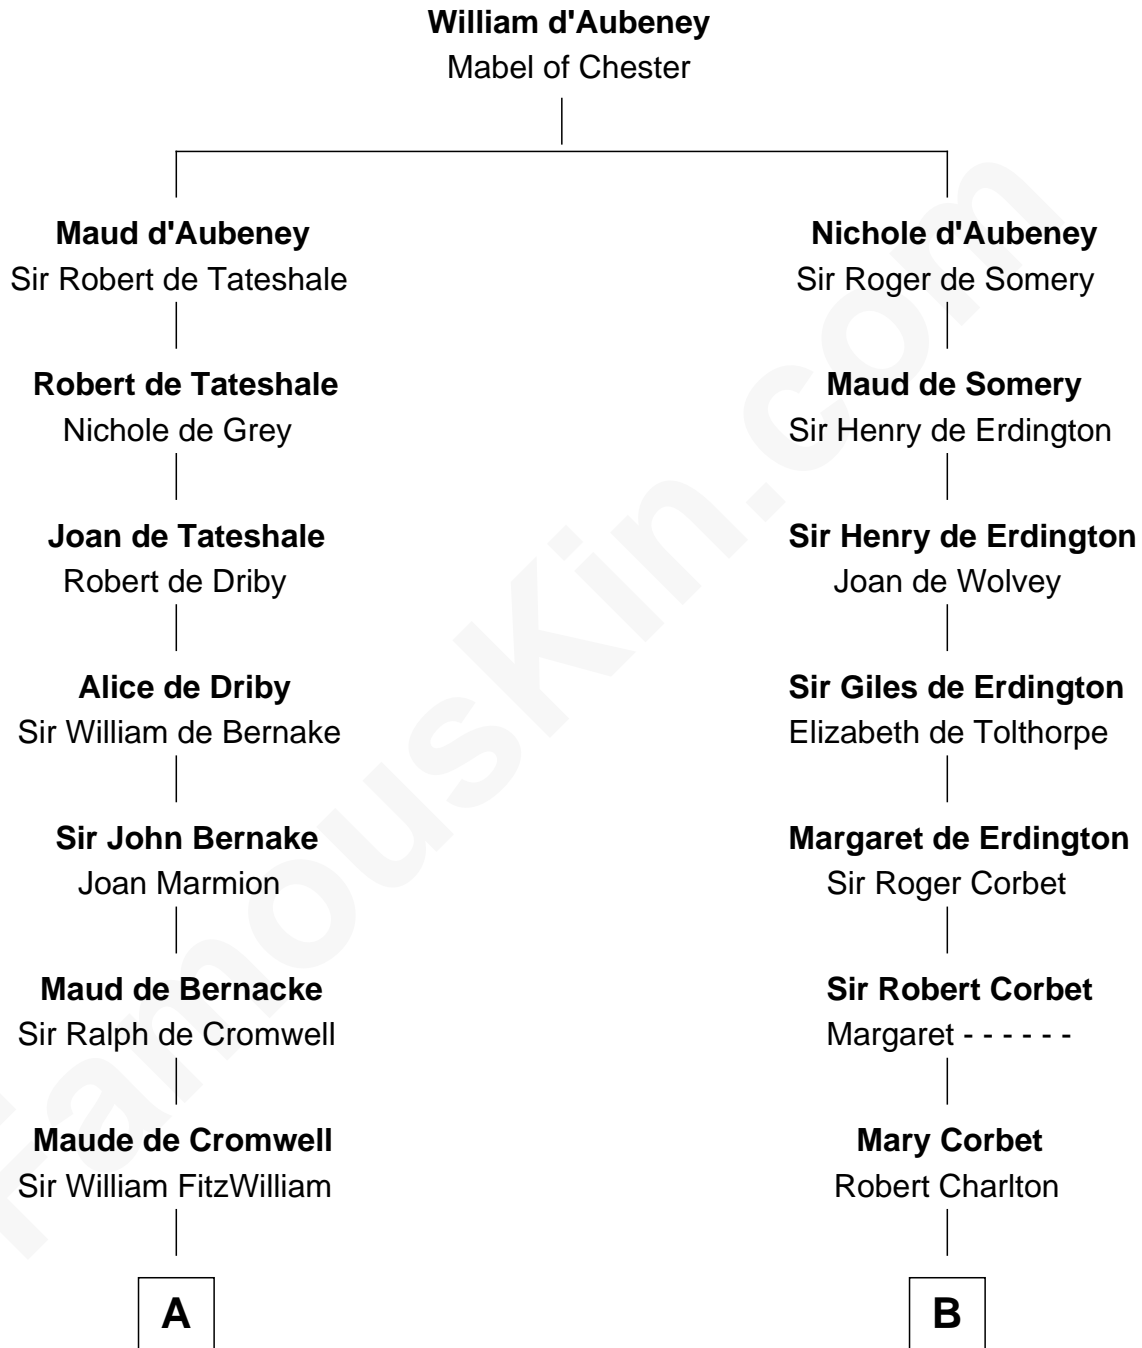

FamousKin.com
Relationship Chart of
John Quincy Adams
6th U.S. President

19th cousin 1 time removed of
Norman Rockwell
American Artist

C

Elizabeth Quincy
Rev. William Smith

Abigail Quincy Smith
John Adams

John Quincy Adams
6th U.S. President

D

Samuel Darling Rockwell
Orilla Janes Sherman

John William Rockwell
Phebe Boyce Waring

Jarvis Waring Rockwell
Anne Mary Hill

Norman Rockwell
American Artist

FamousKin.com