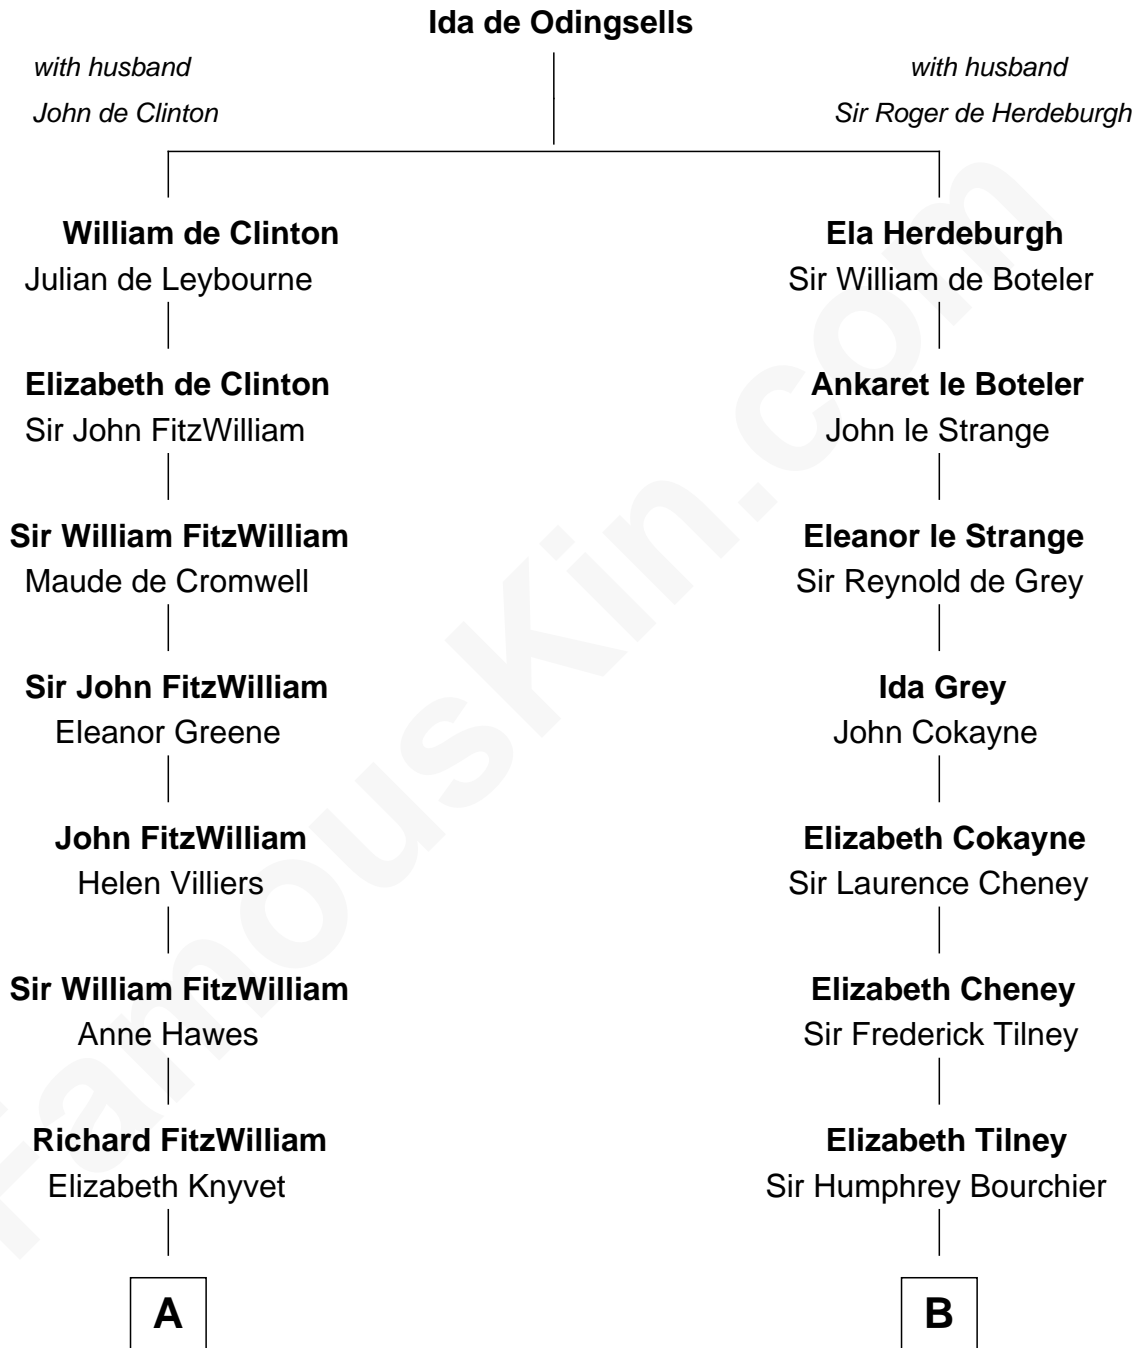

**FamousKin.com**  
**Relationship Chart of**  
**John Quincy Adams**  
*6th U.S. President*

**15th cousin 6 times removed of**  
**Norman Rockwell**  
*American Artist*

**C**

**Jacob Sherman**

Cafira Janes

**Orilla Janes Sherman**

Samuel Darling Rockwell

**John William Rockwell**

Phebe Boyce Waring

**Jarvis Waring Rockwell**

Anne Mary Hill

**Norman Rockwell**

*American Artist*