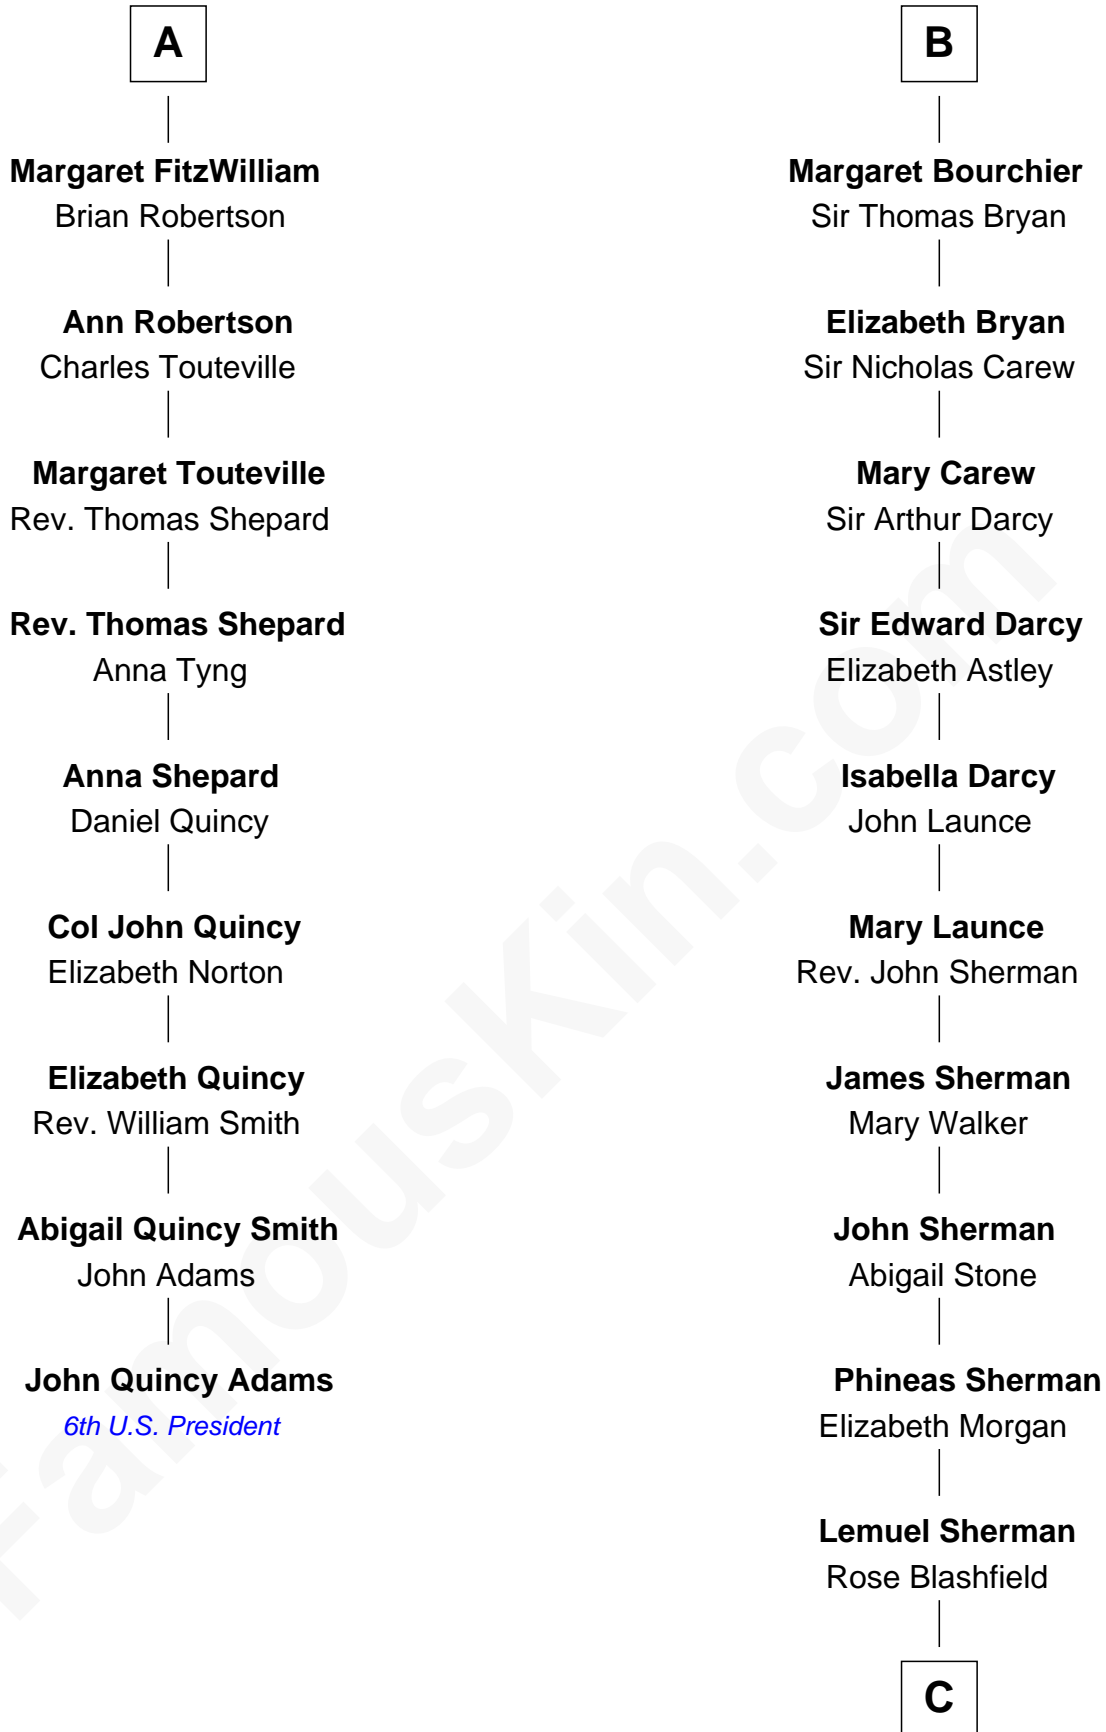

**FamousKin.com**  
**Relationship Chart of**  
**John Quincy Adams**  
*6th U.S. President*

**15th cousin 6 times removed of**  
**Norman Rockwell**  
*American Artist*

**C**

**Jacob Sherman**

Cafira Janes

**Orilla Janes Sherman**

Samuel Darling Rockwell

**John William Rockwell**

Phebe Boyce Waring

**Jarvis Waring Rockwell**

Anne Mary Hill

**Norman Rockwell**

*American Artist*