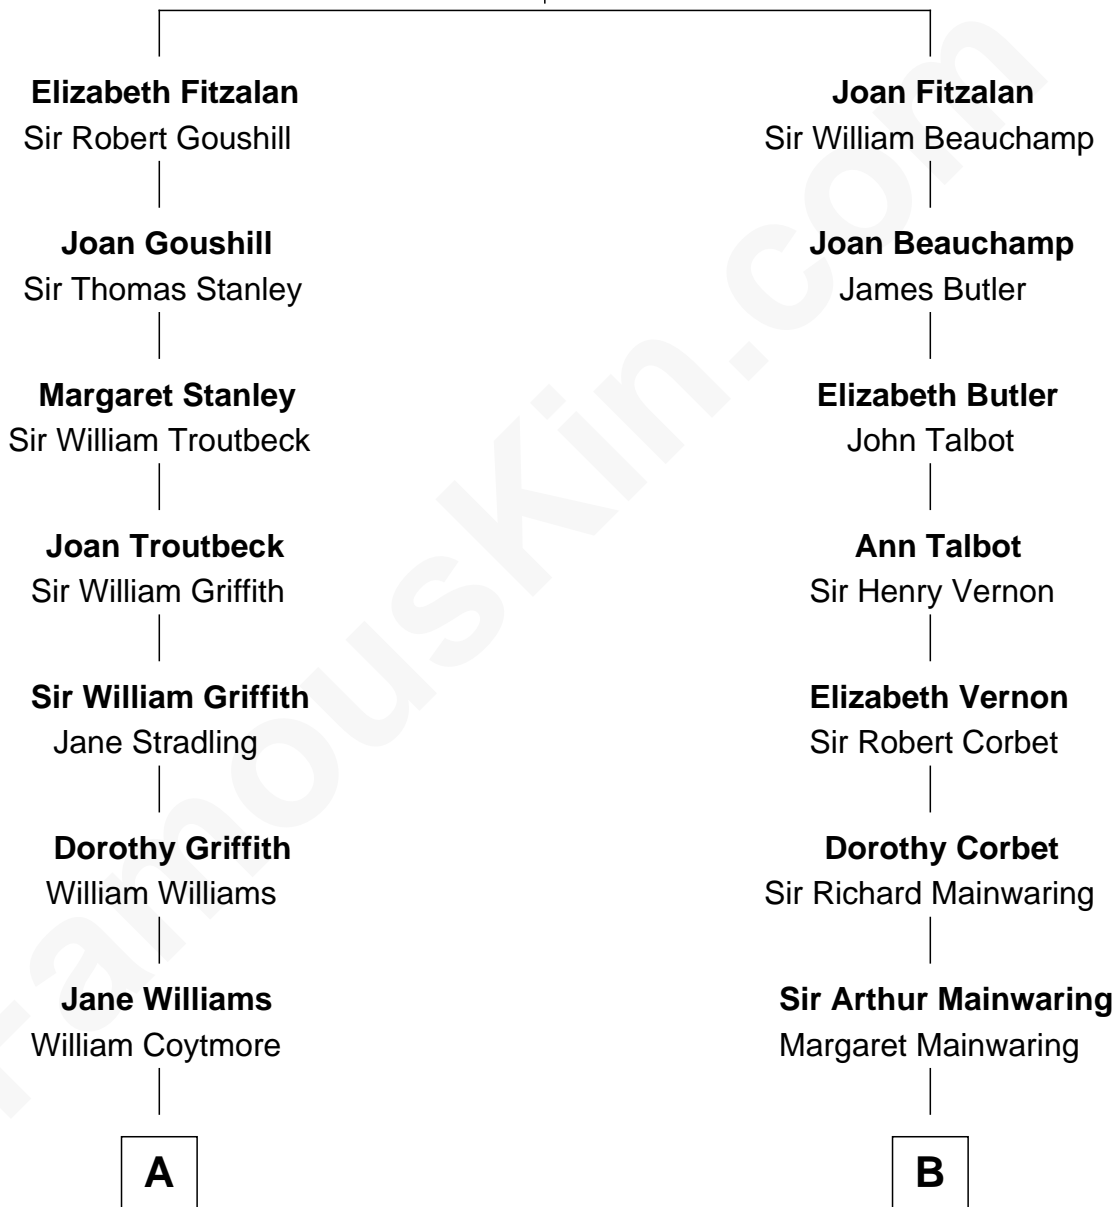

FamousKin.com
Relationship Chart of
John Quincy Adams
6th U.S. President

14th cousin 7 times removed of
Richard Gere
Movie Actor

Sir Richard Fitzalan
 Elizabeth de Bohun

C

Julia Anne Hempstead

Elisha Thomas Tiffany

Nelson Leroy Tiffany

Evaline Harriet Williams

William Stanton Tiffany

Anna Rebecca Stevens

Doris Anna Tiffany

Homer George Gere

Richard Gere

Movie Actor