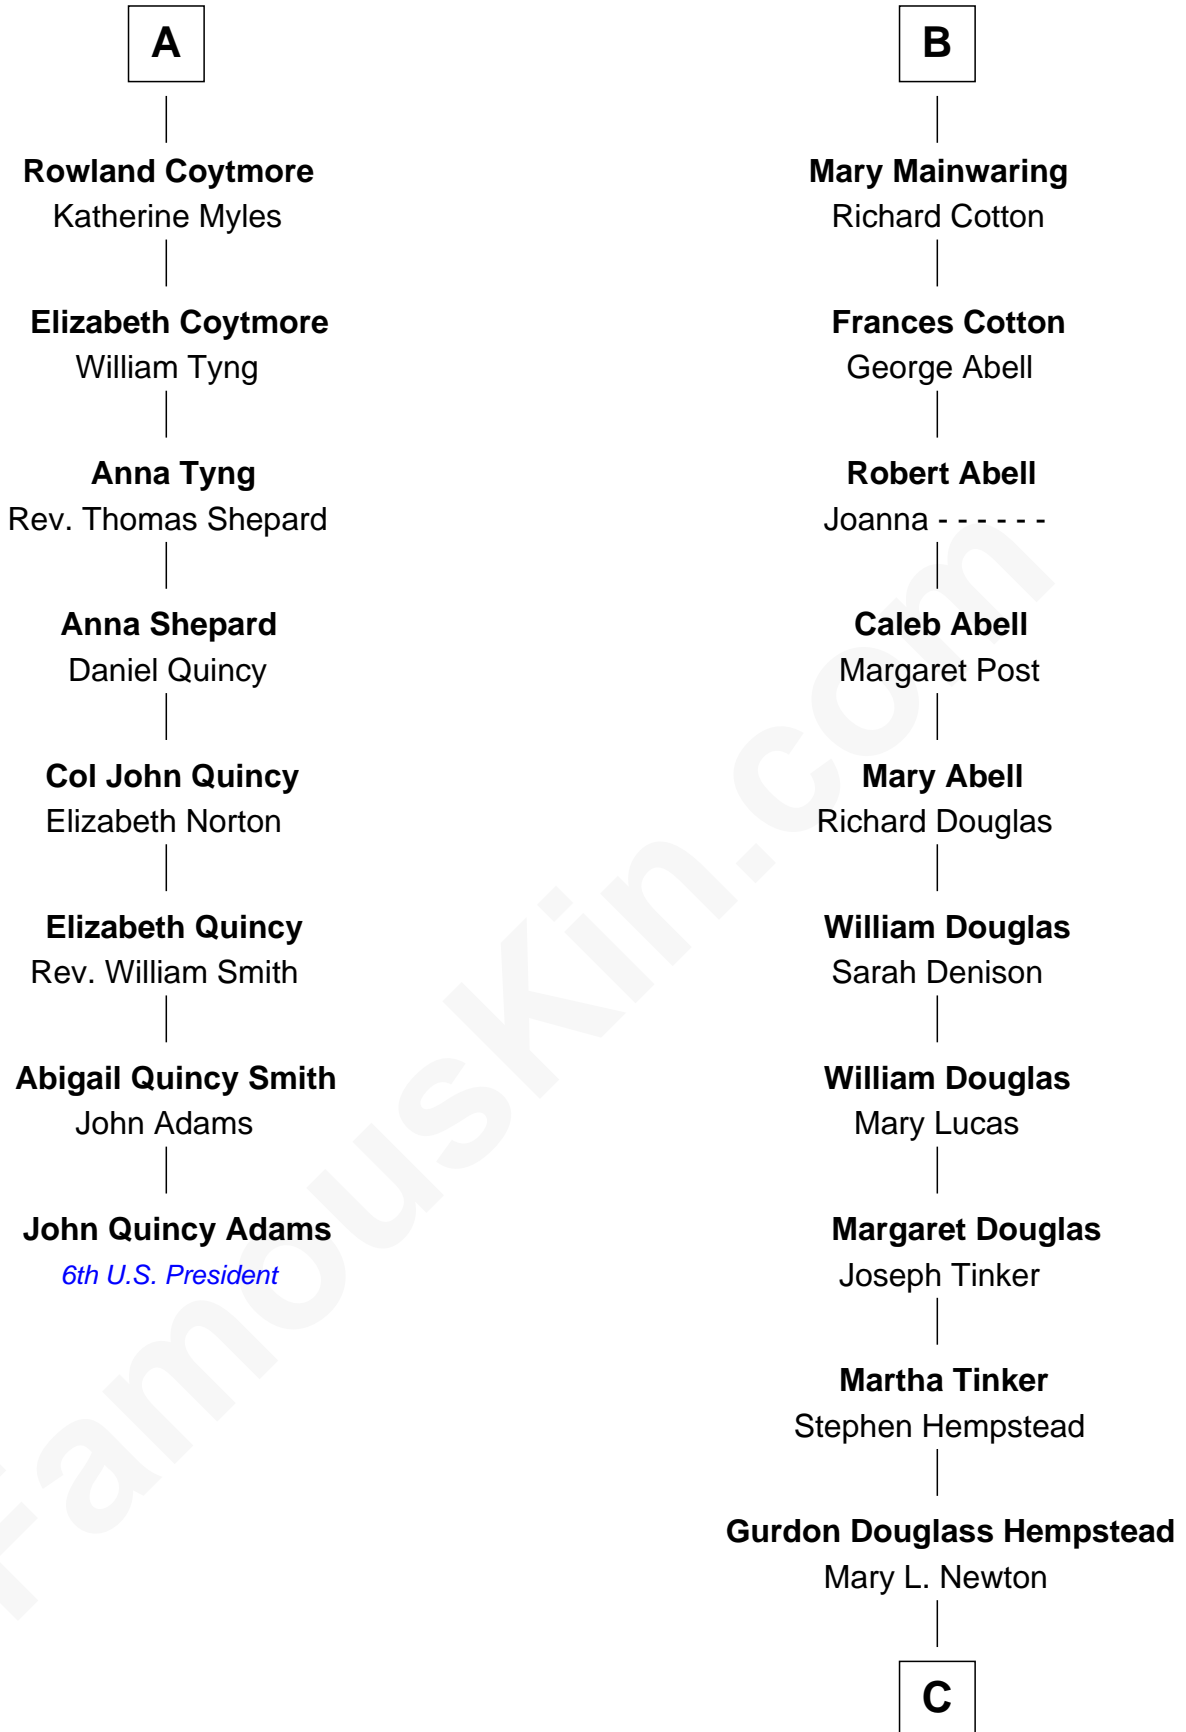

FamousKin.com
Relationship Chart of
John Quincy Adams
6th U.S. President

14th cousin 7 times removed of
Richard Gere
Movie Actor

Sir Richard Fitzalan
 Elizabeth de Bohun

C

Julia Anne Hempstead

Elisha Thomas Tiffany

Nelson Leroy Tiffany

Evaline Harriet Williams

William Stanton Tiffany

Anna Rebecca Stevens

Doris Anna Tiffany

Homer George Gere

Richard Gere

Movie Actor