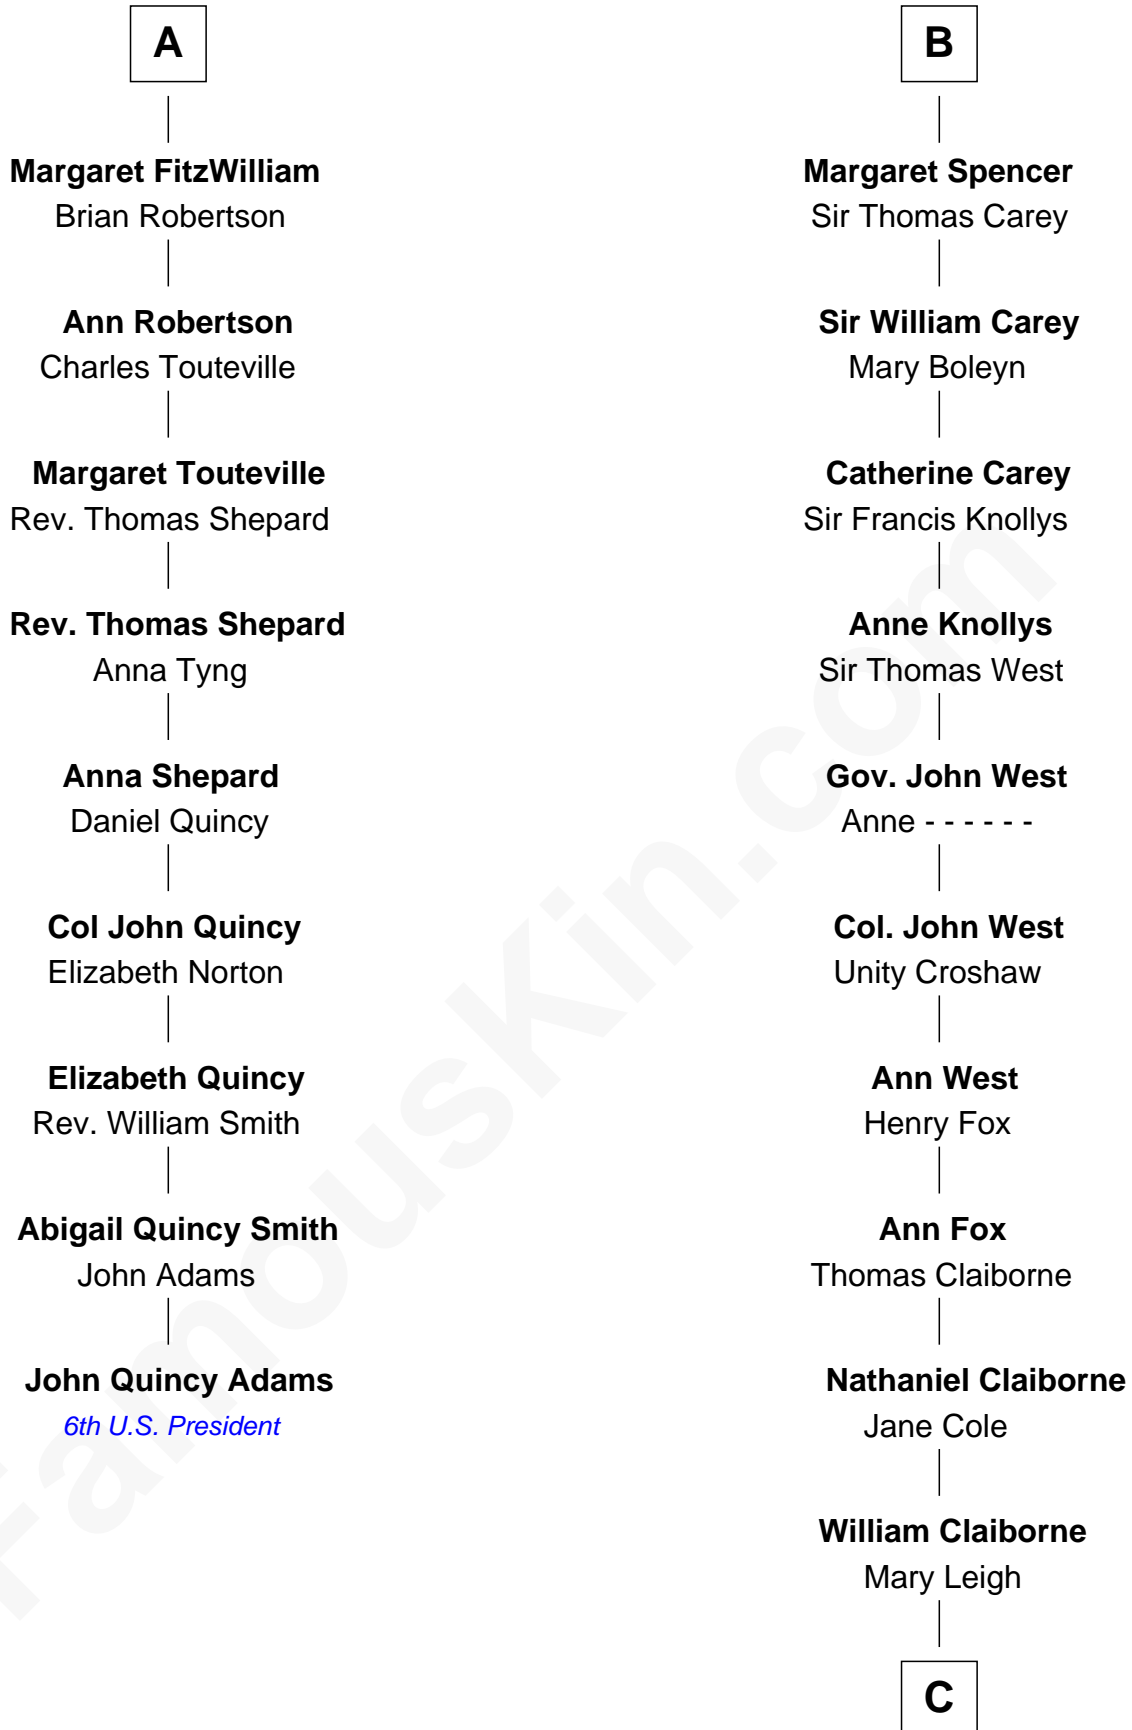

FamousKin.com
Relationship Chart of
John Quincy Adams
6th U.S. President

15th cousin 6 times removed of

Liz Claiborne

Fashion Designer and Founder of Liz Claiborne Inc.

Eudo la Zouche
 Milicent de Cantilupe

C

William Charles Cole Claiborne

Clarisse Duralde

William Charles Cole Claiborne

Louise de Balathier

Fernand Claiborne

Marie Louise Villeré

Omer Villere Claiborne