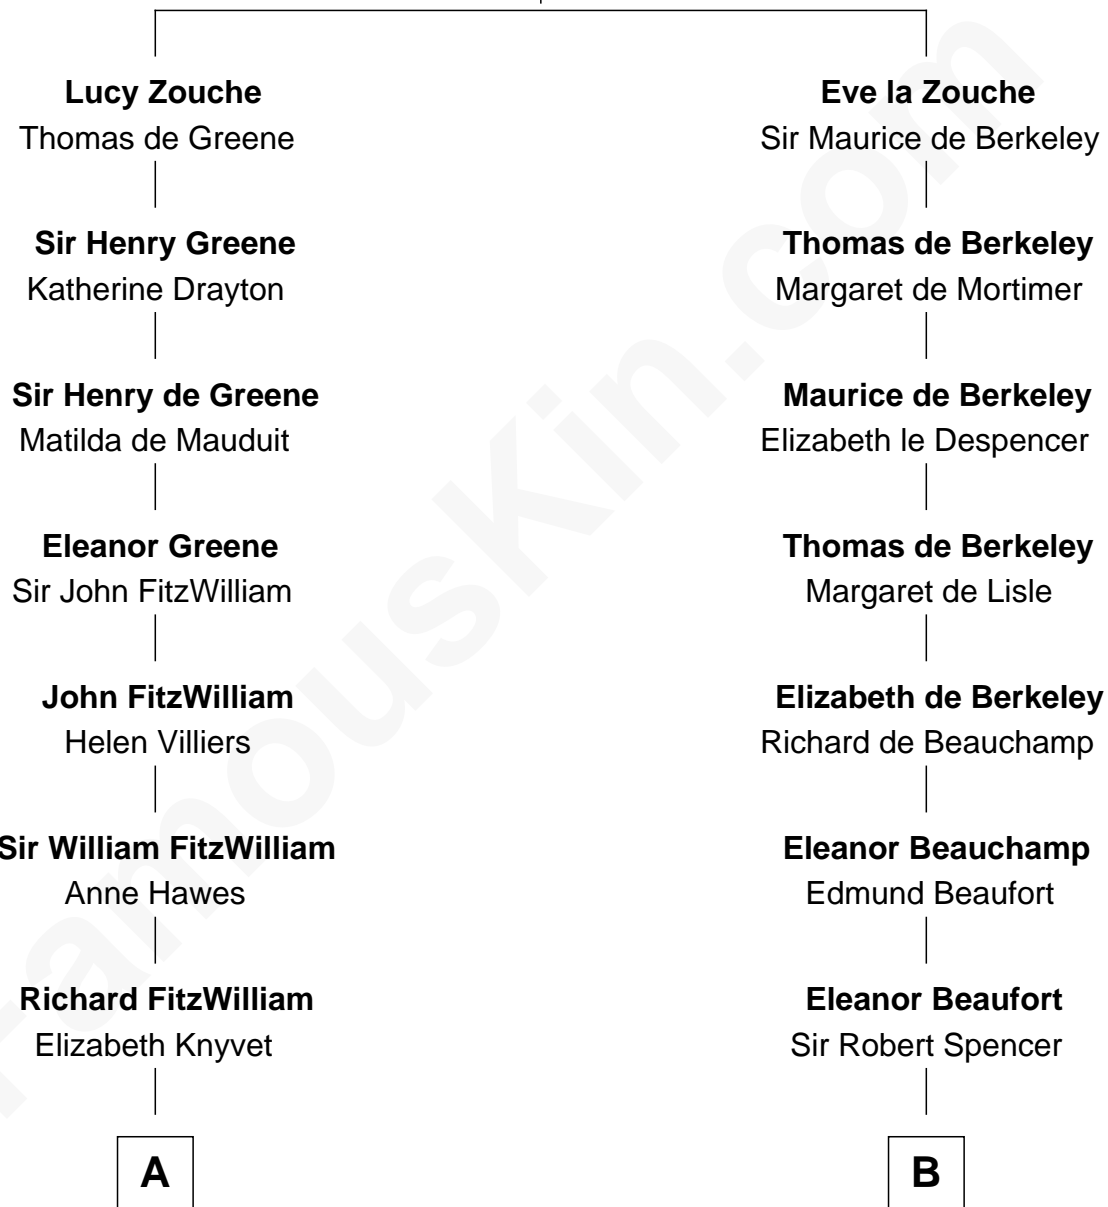

FamousKin.com
Relationship Chart of
John Quincy Adams
6th U.S. President

15th cousin 6 times removed of

Liz Claiborne

Fashion Designer and Founder of Liz Claiborne Inc.

Eudo la Zouche
 Milicent de Cantilupe

C

William Charles Cole Claiborne

Clarisse Duralde

William Charles Cole Claiborne

Louise de Balathier

Fernand Claiborne

Marie Louise Villeré

Omer Villere Claiborne

Carolyn Louise Fenner

Liz Claiborne

Found of Liz Claiborne Inc.

FamousKin.com