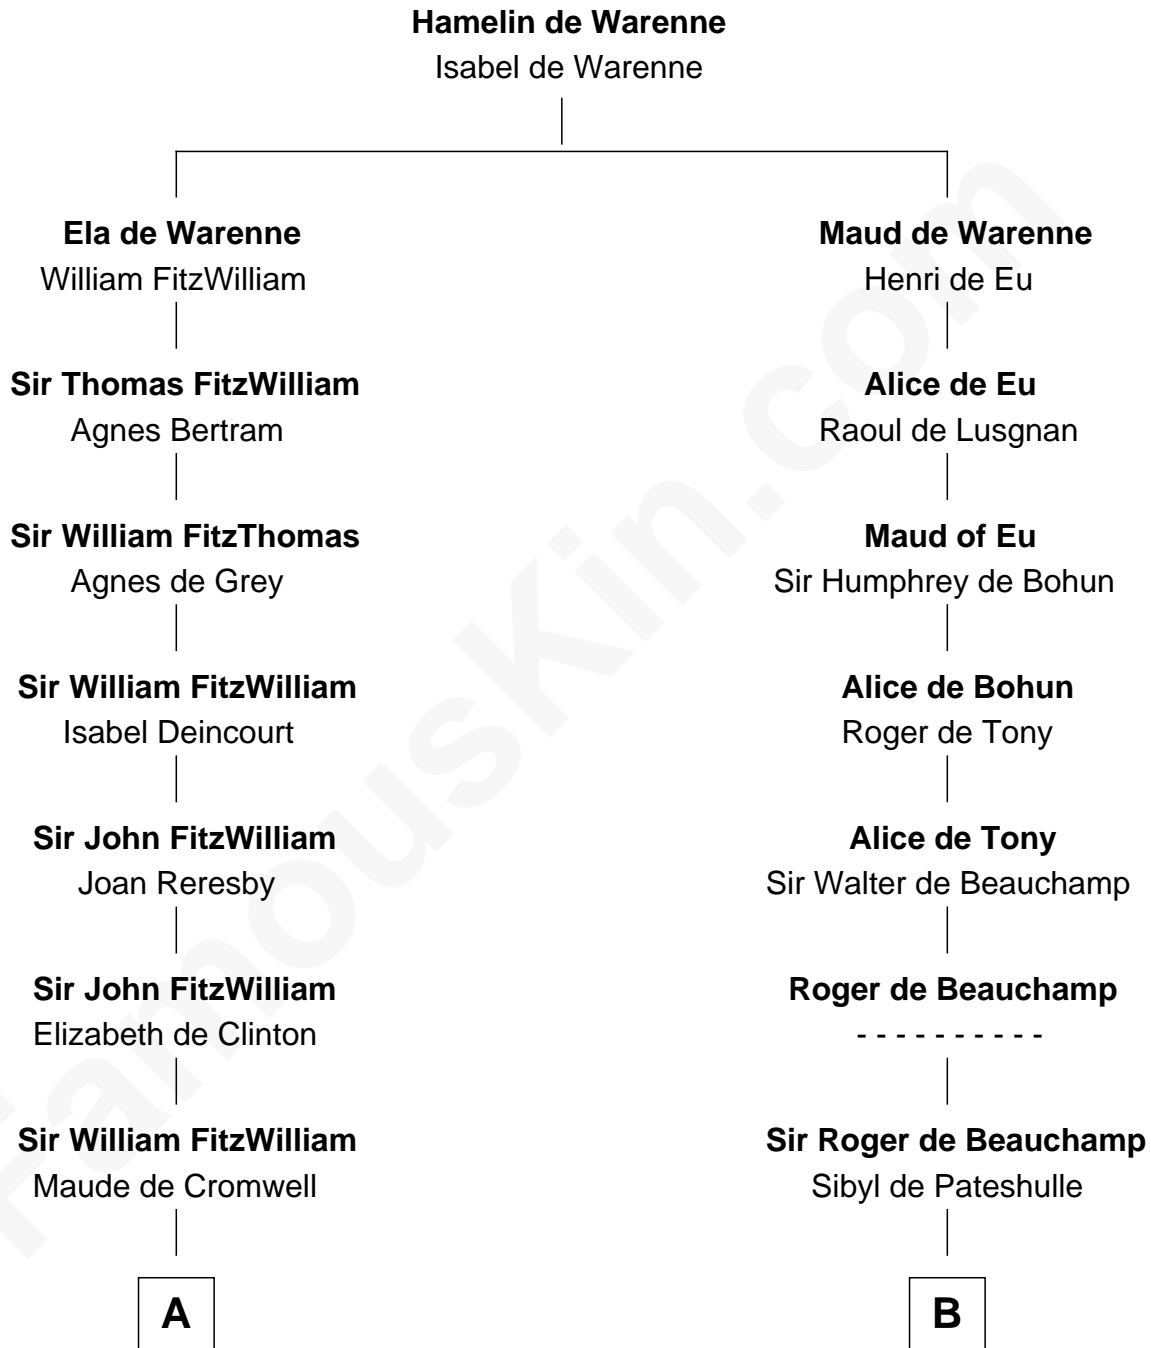

FamousKin.com
Relationship Chart of
John Quincy Adams
6th U.S. President

19th cousin 2 times removed of
William C. C. Claiborne
1st Governor of Louisiana

C

Elizabeth Quincy
Rev. William Smith

Abigail Quincy Smith
John Adams

John Quincy Adams
6th U.S. President

D

Thomas Claiborne
Sarah Fenn

Thomas Claiborne
Ann Fox

Nathaniel Claiborne
Jane Cole

William Claiborne
Mary Leigh

William C. C. Claiborne
1st Governor of Louisiana

FamousKin.com