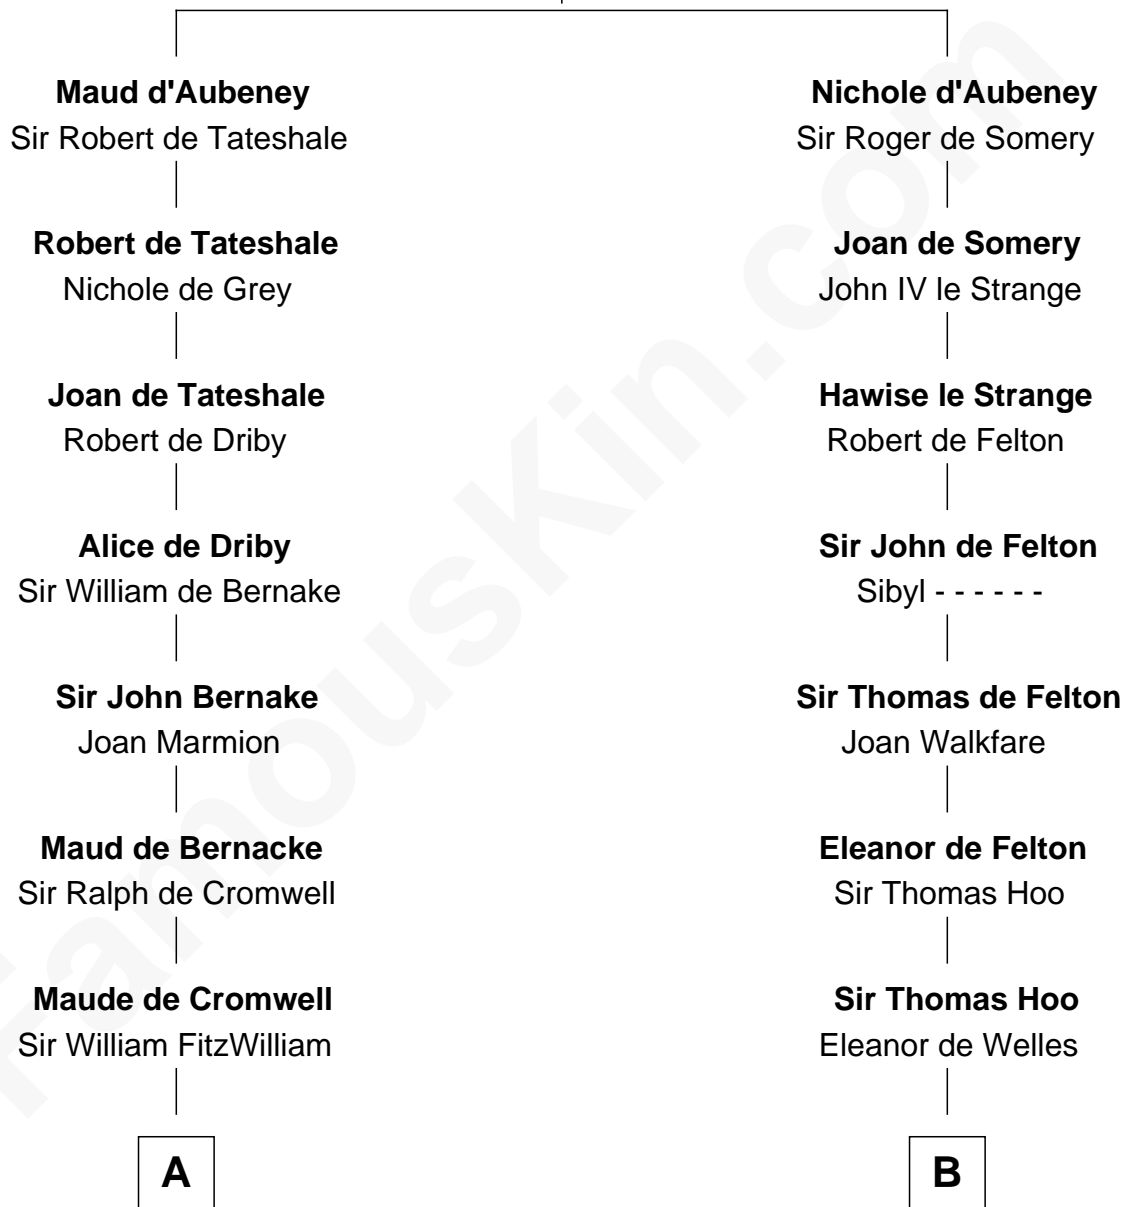

FamousKin.com Relationship Chart of

John Quincy Adams

6th U.S. President

18th cousin 1 time removed of

William C. C. Claiborne

1st Governor of Louisiana

William d'Aubenev

Mabel of Chester

C

Elizabeth Quincy
Rev. William Smith

Abigail Quincy Smith
John Adams

John Quincy Adams
6th U.S. President

D

William Claiborne
Mary Leigh

William C. C. Claiborne
1st Governor of Louisiana

FamousKin.com