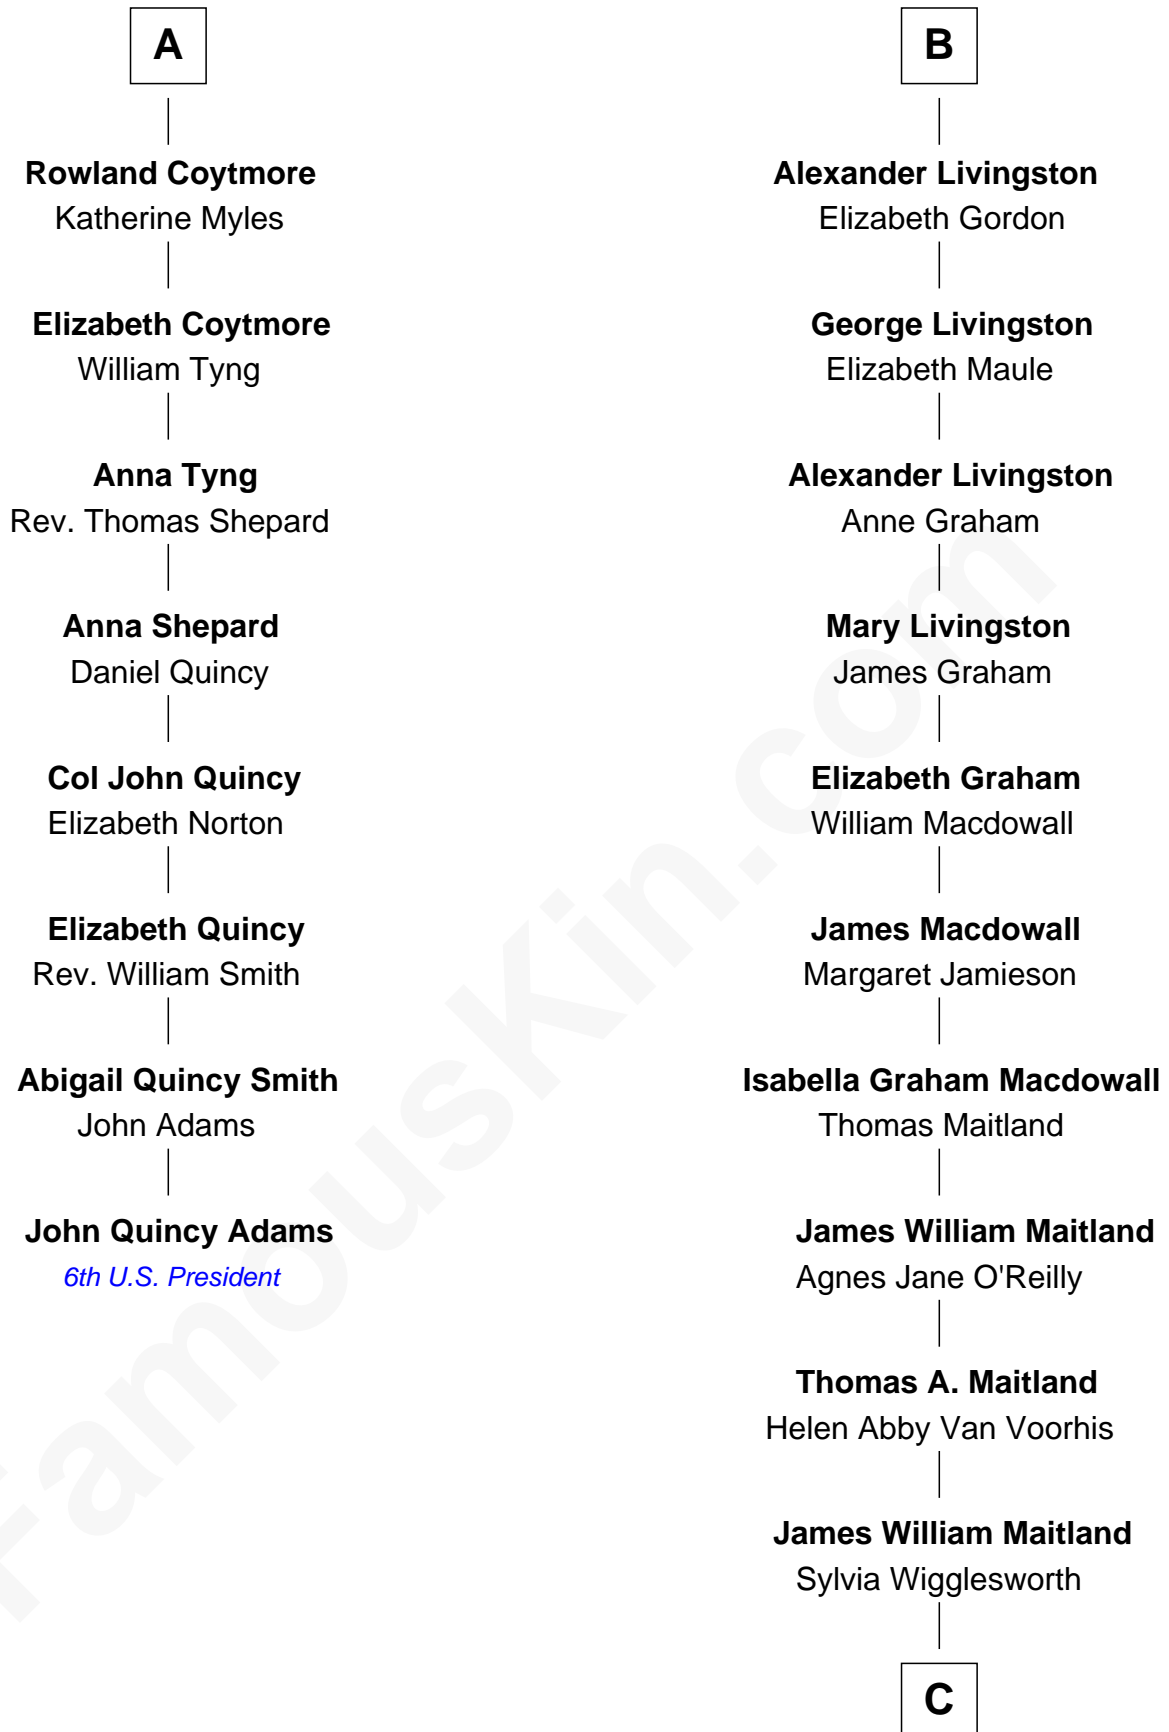

**FamousKin.com**  
**Relationship Chart of**  
**John Quincy Adams**  
*6th U.S. President*

**14th cousin 4 times removed of**  
**Howard Dean**  
*79th Governor of Vermont*

C

Andrea Belden Maitland

Howard Brush Dean

Howard Dean

*79th Governor of Vermont*

FamousKin.com