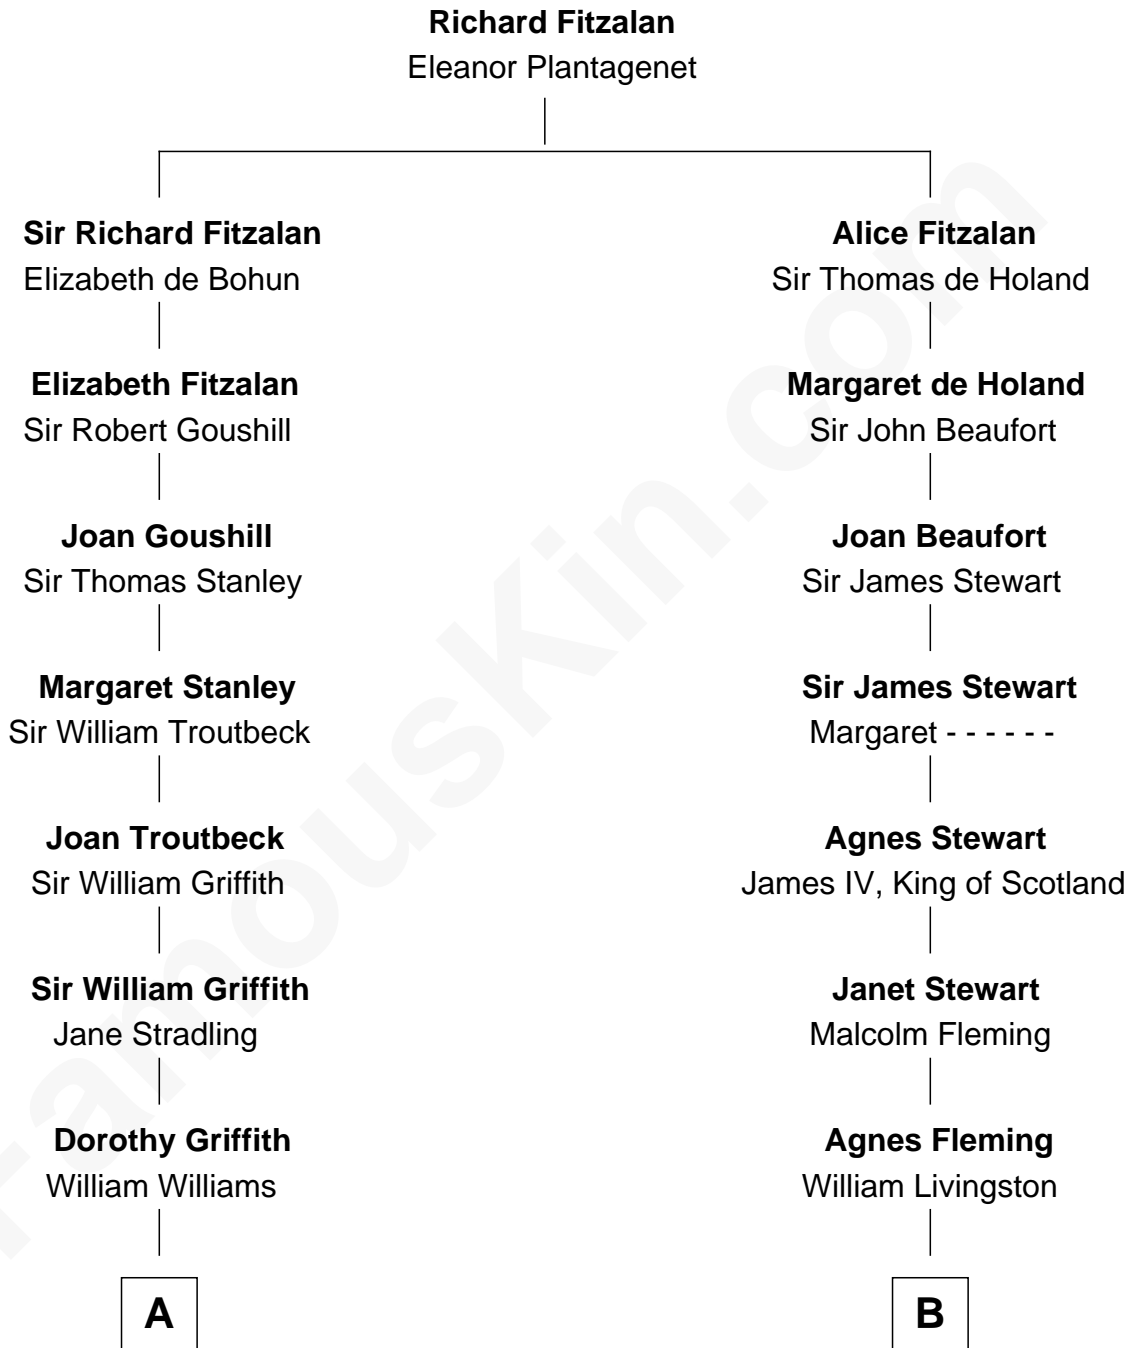

FamousKin.com
Relationship Chart of
John Quincy Adams
6th U.S. President

15th cousin 4 times removed of
Howard Dean
79th Governor of Vermont

C

James William Maitland

Sylvia Wigglesworth

Andrea Belden Maitland

Howard Brush Dean

Howard Dean

79th Governor of Vermont