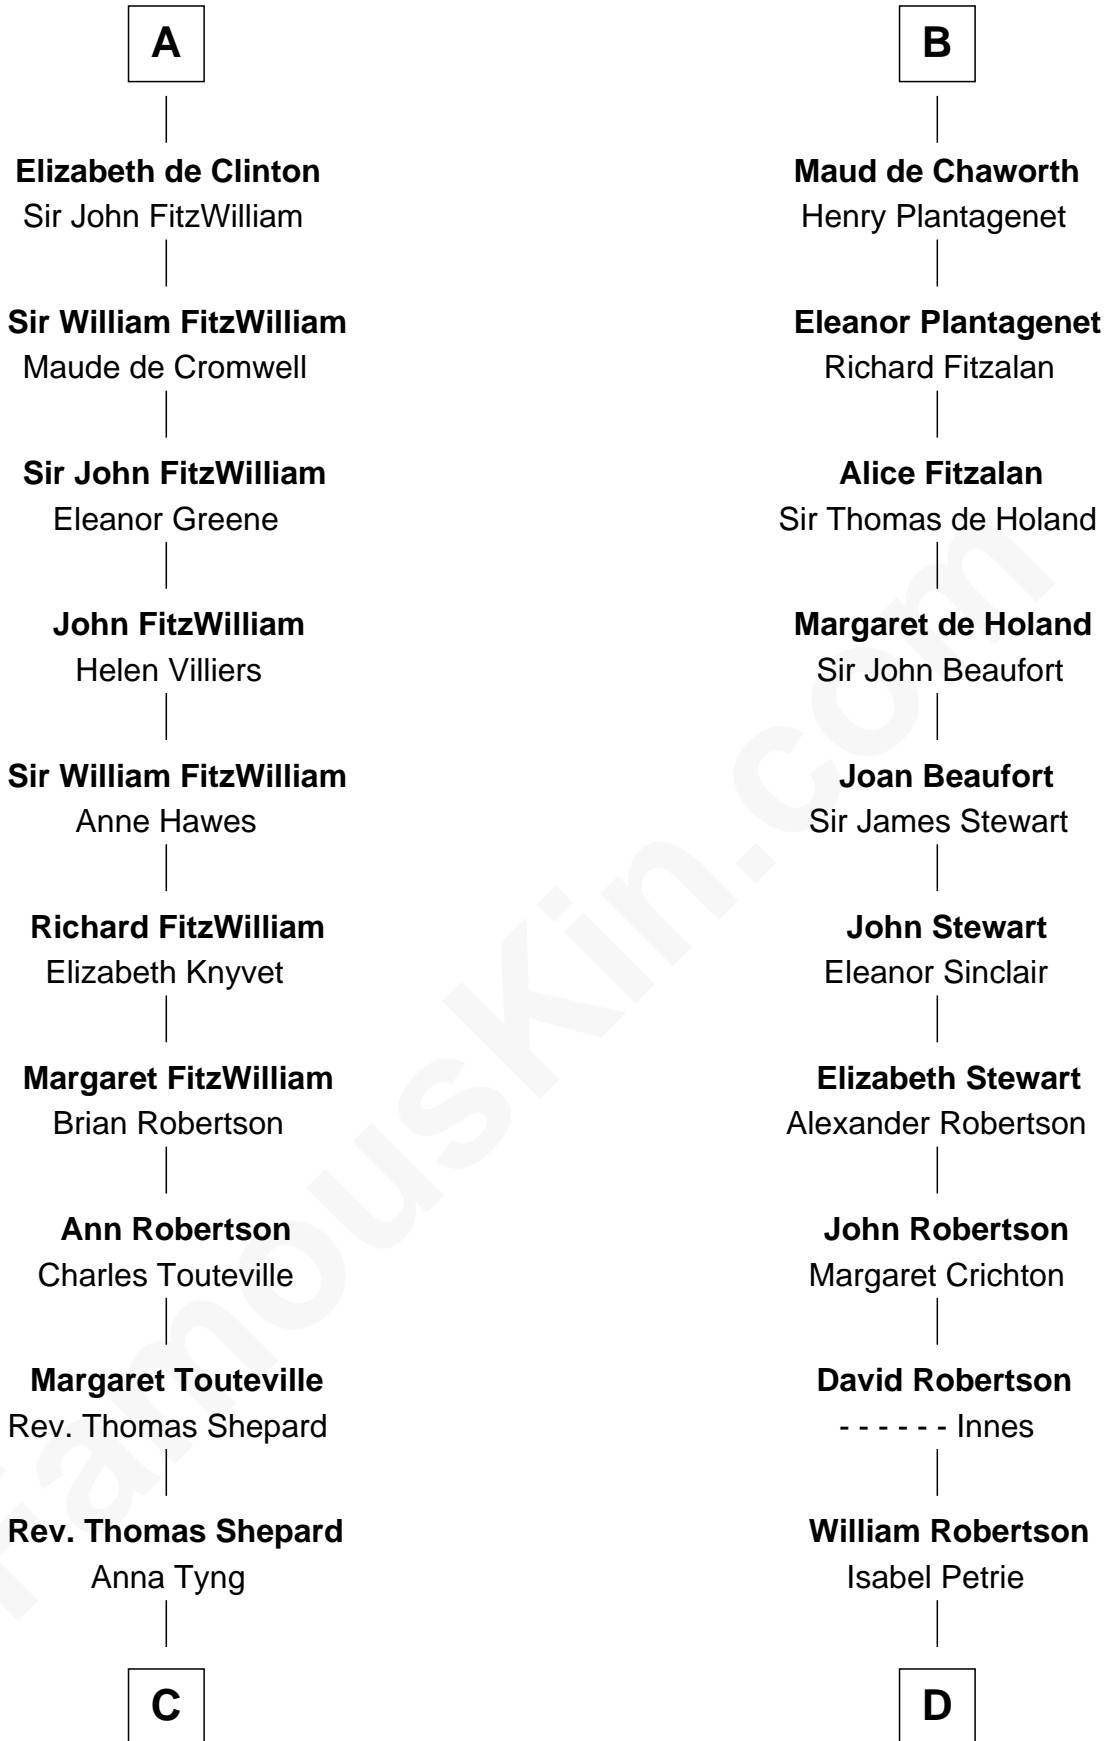

**FamousKin.com**  
**Relationship Chart of**  
**John Quincy Adams**  
*6th U.S. President*

**20th cousin 1 time removed of**  
**Patrick Henry**  
*1st and 6th Governor of Virginia*

**C**

**Anna Shepard**

Daniel Quincy

**Col John Quincy**

Elizabeth Norton

**Elizabeth Quincy**

Rev. William Smith

**Abigail Quincy Smith**

John Adams

**John Quincy Adams**

*6th U.S. President*

**D**

**William Robertson**

Margaret Mitchell

**Jean Robertson**

Alexander Henry

**John Henry**

Mrs. Sarah Winston Syme