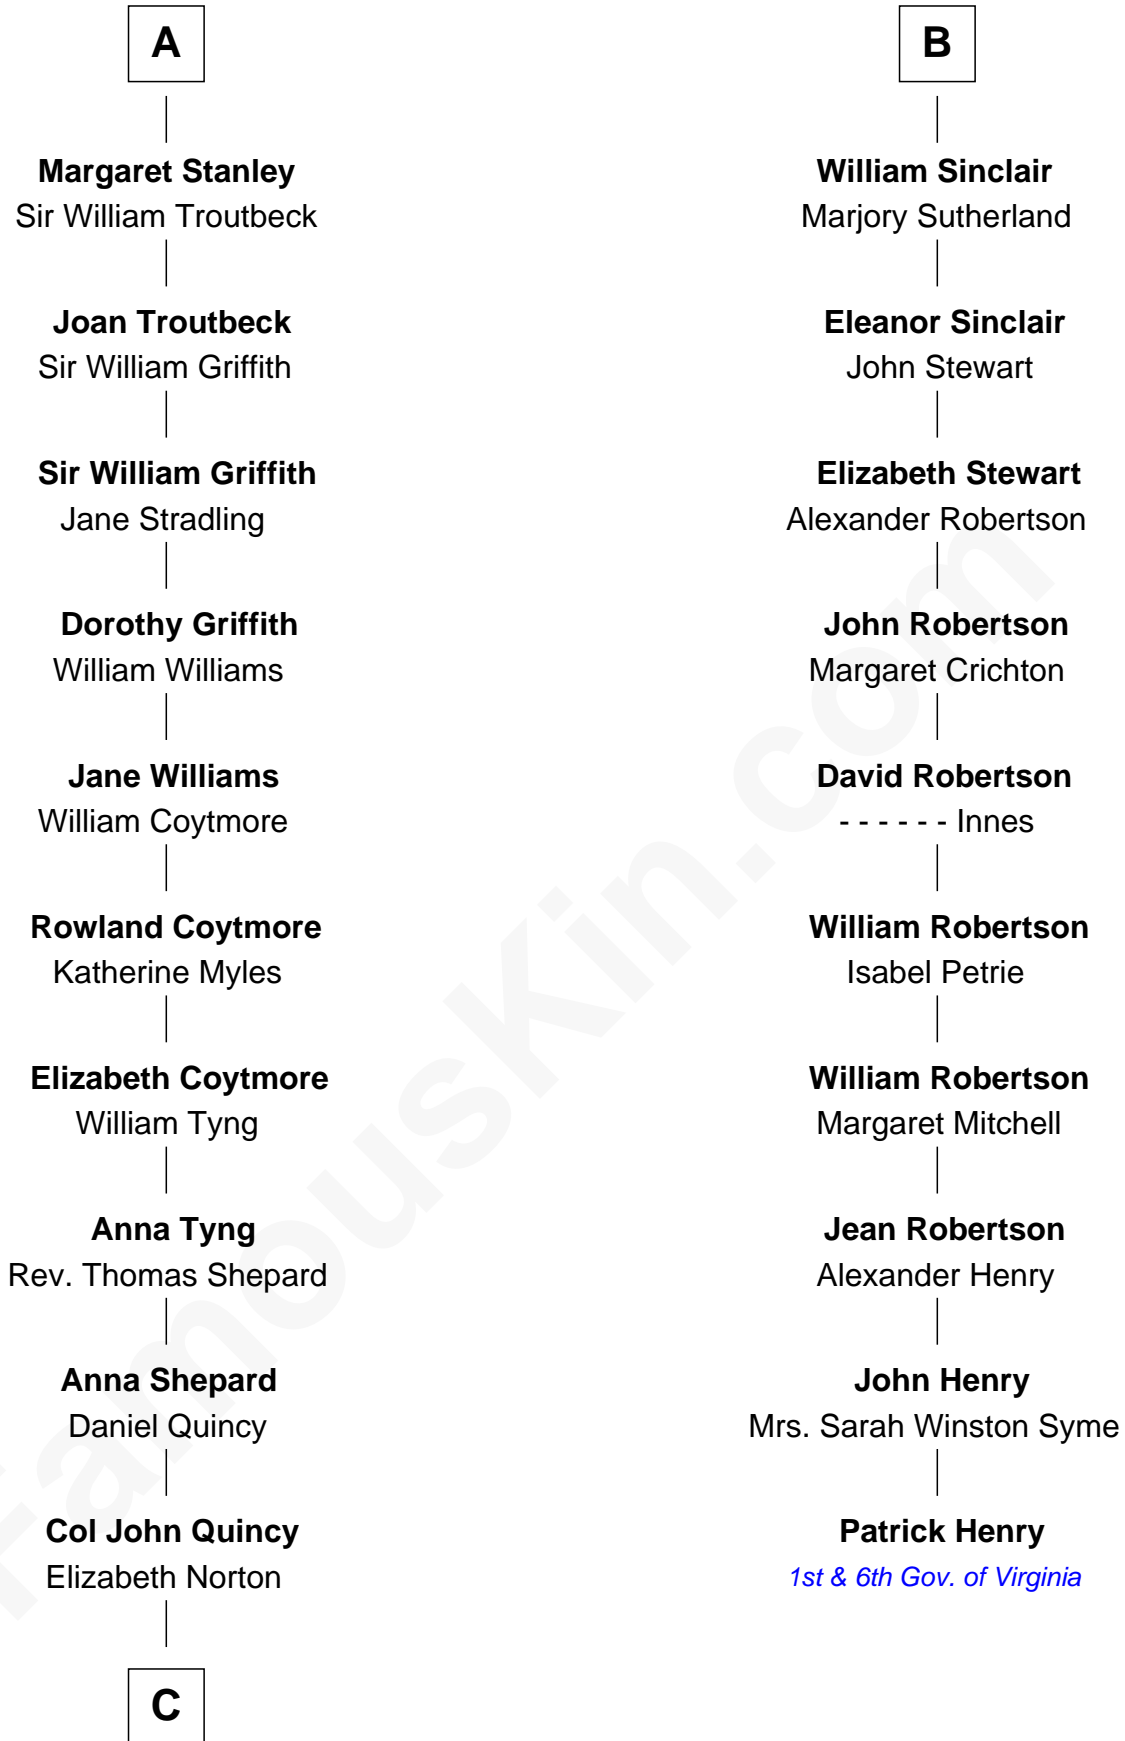

**FamousKin.com**  
**Relationship Chart of**  
**John Quincy Adams**  
*6th U.S. President*

**16th cousin 3 times removed of**  
**Patrick Henry**  
*1st and 6th Governor of Virginia*

**C**

**Elizabeth Quincy**  
Rev. William Smith

**Abigail Quincy Smith**  
John Adams

**John Quincy Adams**  
*6th U.S. President*

FamousKin.com