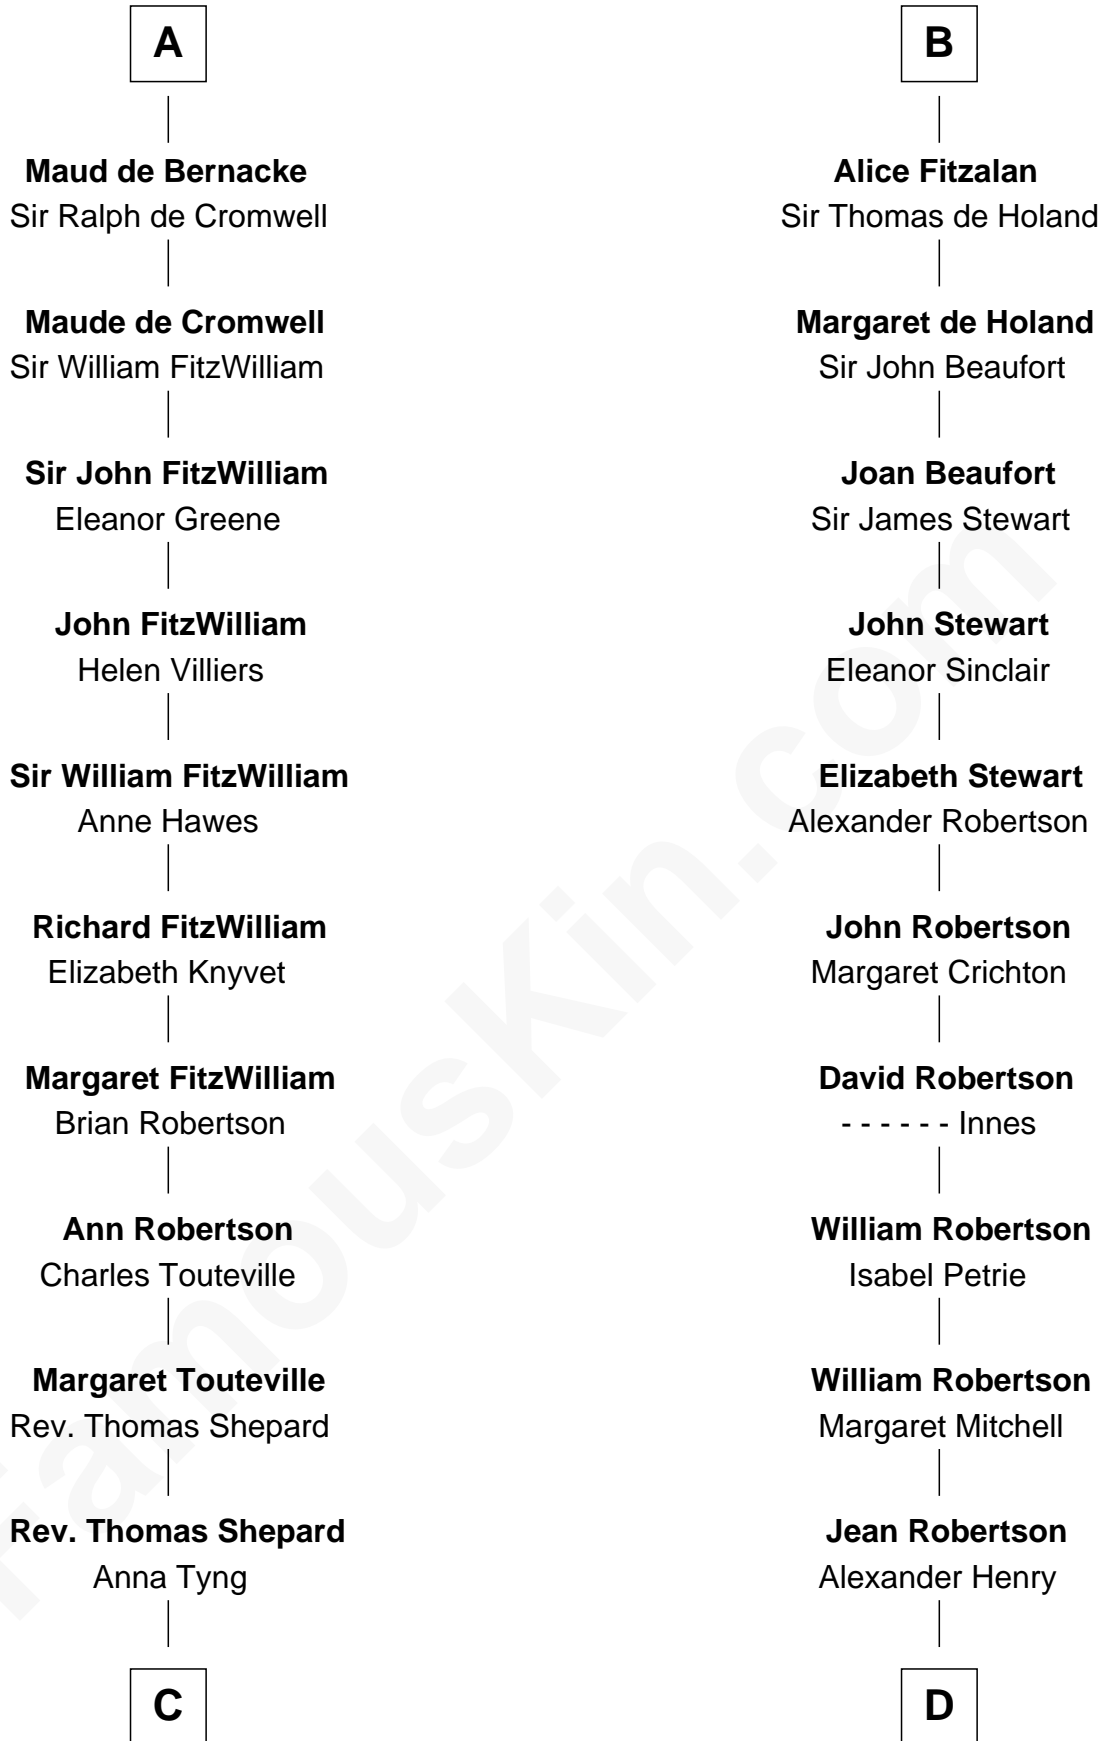

FamousKin.com
Relationship Chart of
John Quincy Adams
6th U.S. President

18th cousin 3 times removed of
Patrick Henry
1st and 6th Governor of Virginia

James de St. Hilary
 Aveline - - - - -

C

Anna Shepard