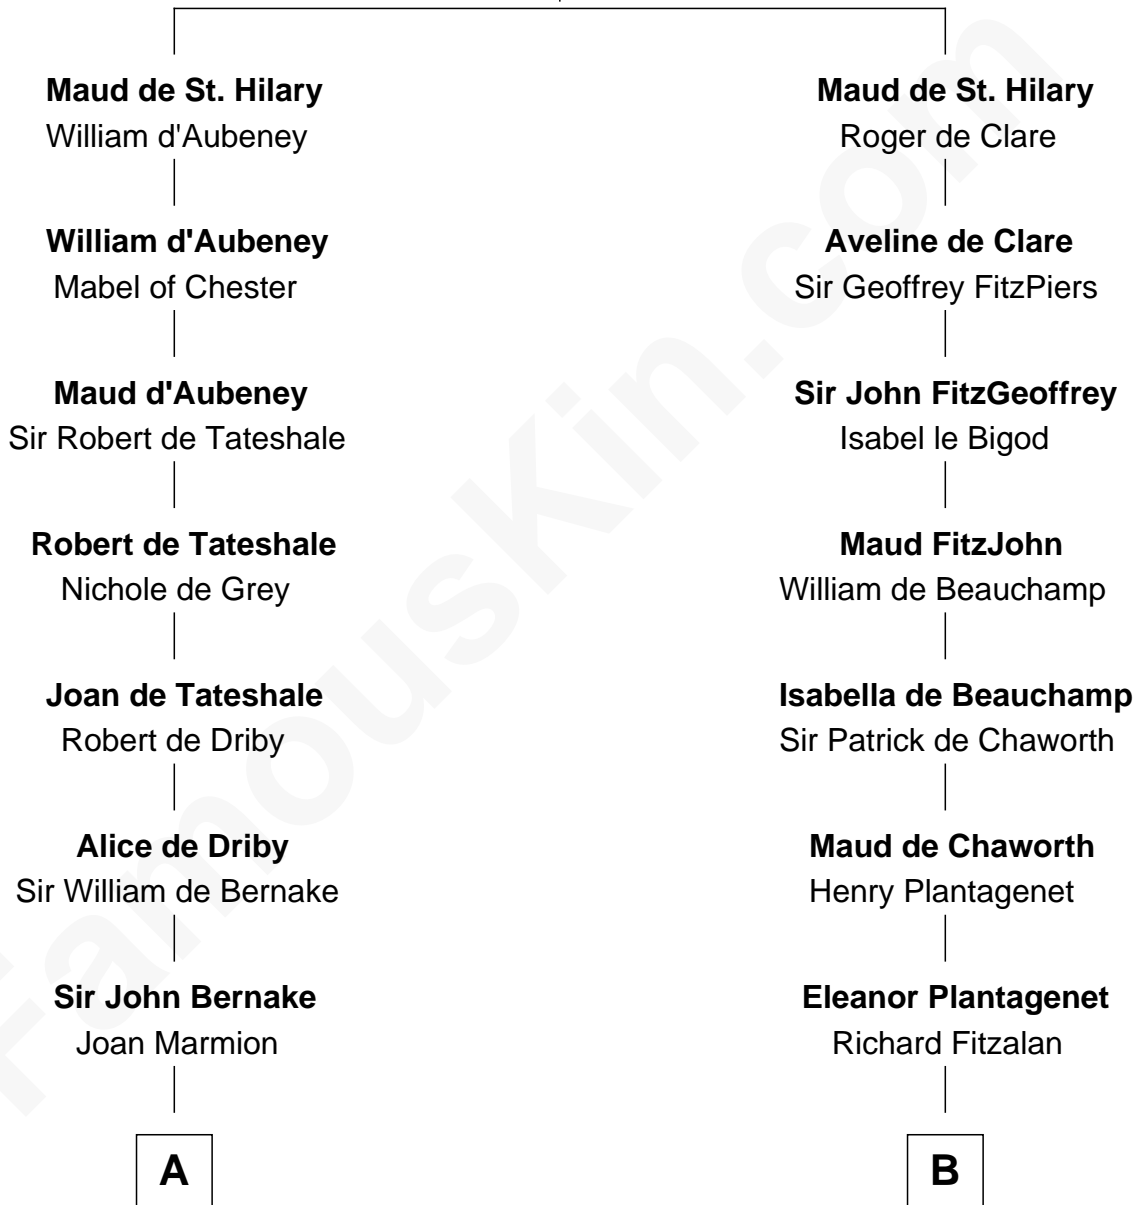

FamousKin.com
Relationship Chart of
John Quincy Adams
6th U.S. President

18th cousin 3 times removed of
Patrick Henry
1st and 6th Governor of Virginia

James de St. Hilary
 Aveline - - - - -

C

Anna Shepard

Daniel Quincy

Col John Quincy

Elizabeth Norton

Elizabeth Quincy

Rev. William Smith

Abigail Quincy Smith

John Adams

John Quincy Adams