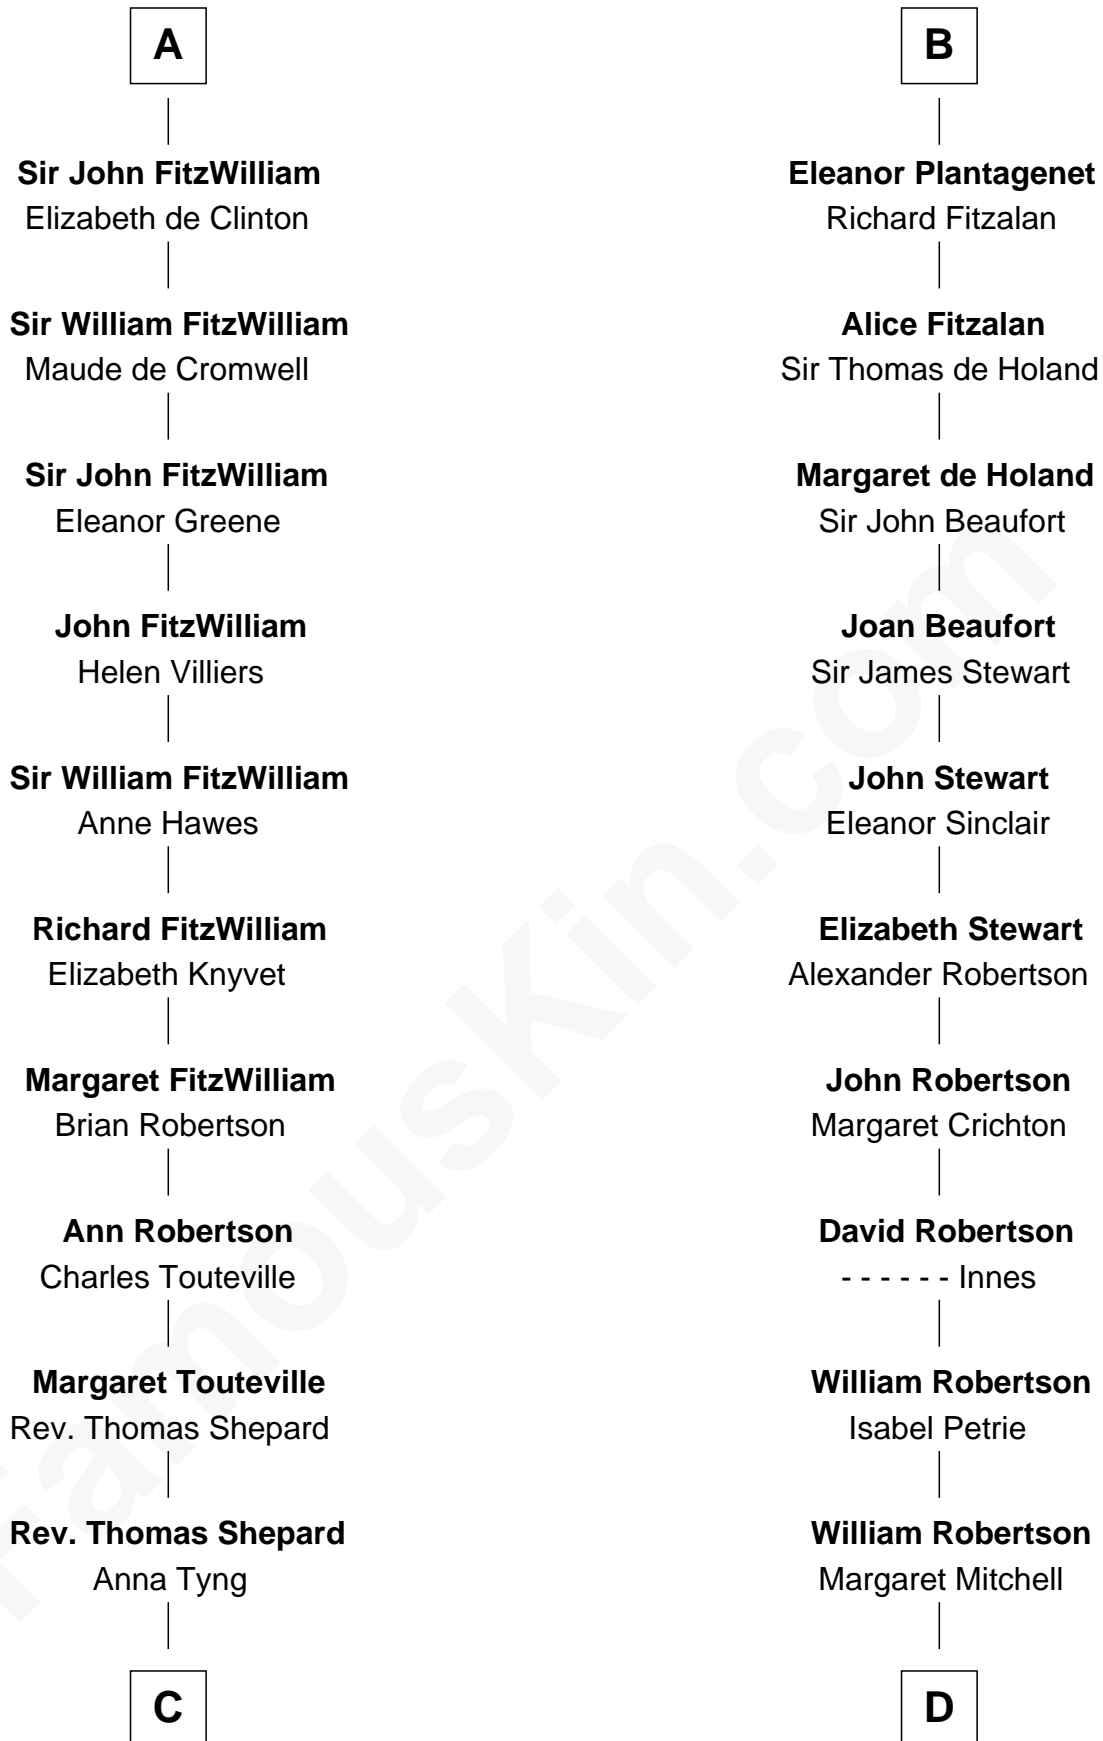

FamousKin.com
Relationship Chart of
John Quincy Adams
6th U.S. President

19th cousin 2 times removed of
Patrick Henry
1st and 6th Governor of Virginia

C

Anna Shepard

Daniel Quincy

Col John Quincy

Elizabeth Norton

Elizabeth Quincy

Rev. William Smith

Abigail Quincy Smith

John Adams

John Quincy Adams

6th U.S. President

D

Jean Robertson