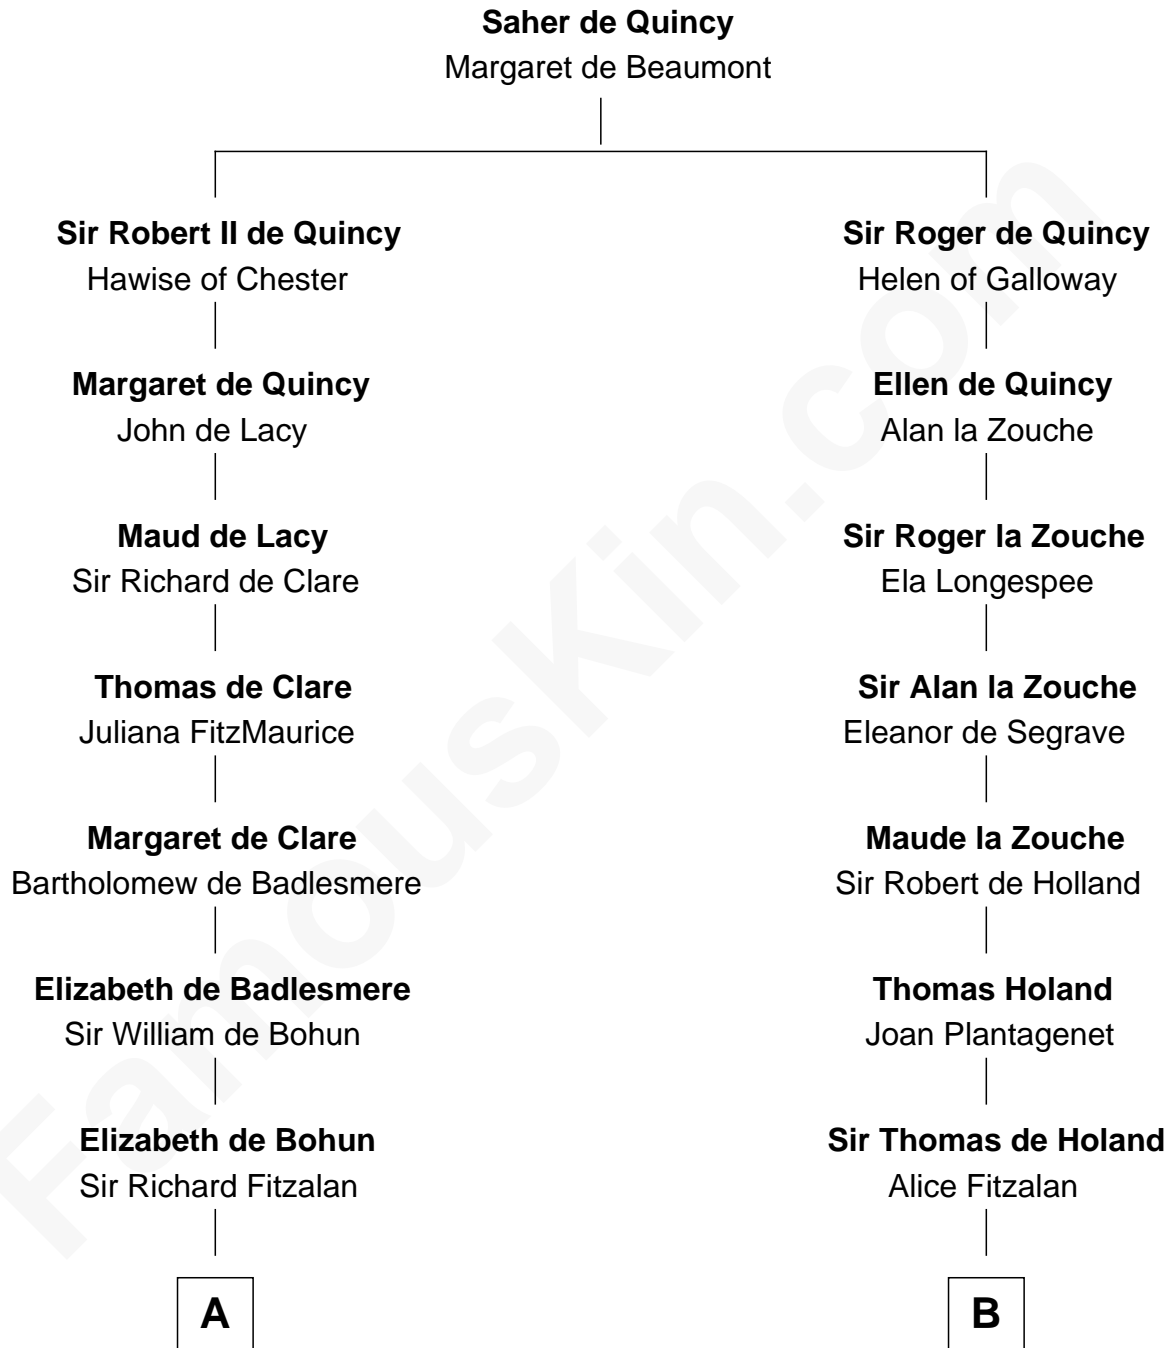

FamousKin.com
Relationship Chart of
John Quincy Adams
6th U.S. President

17th cousin 4 times removed of
Patrick Henry
1st and 6th Governor of Virginia

C

Anna Shepard

Daniel Quincy

Col John Quincy

Elizabeth Norton