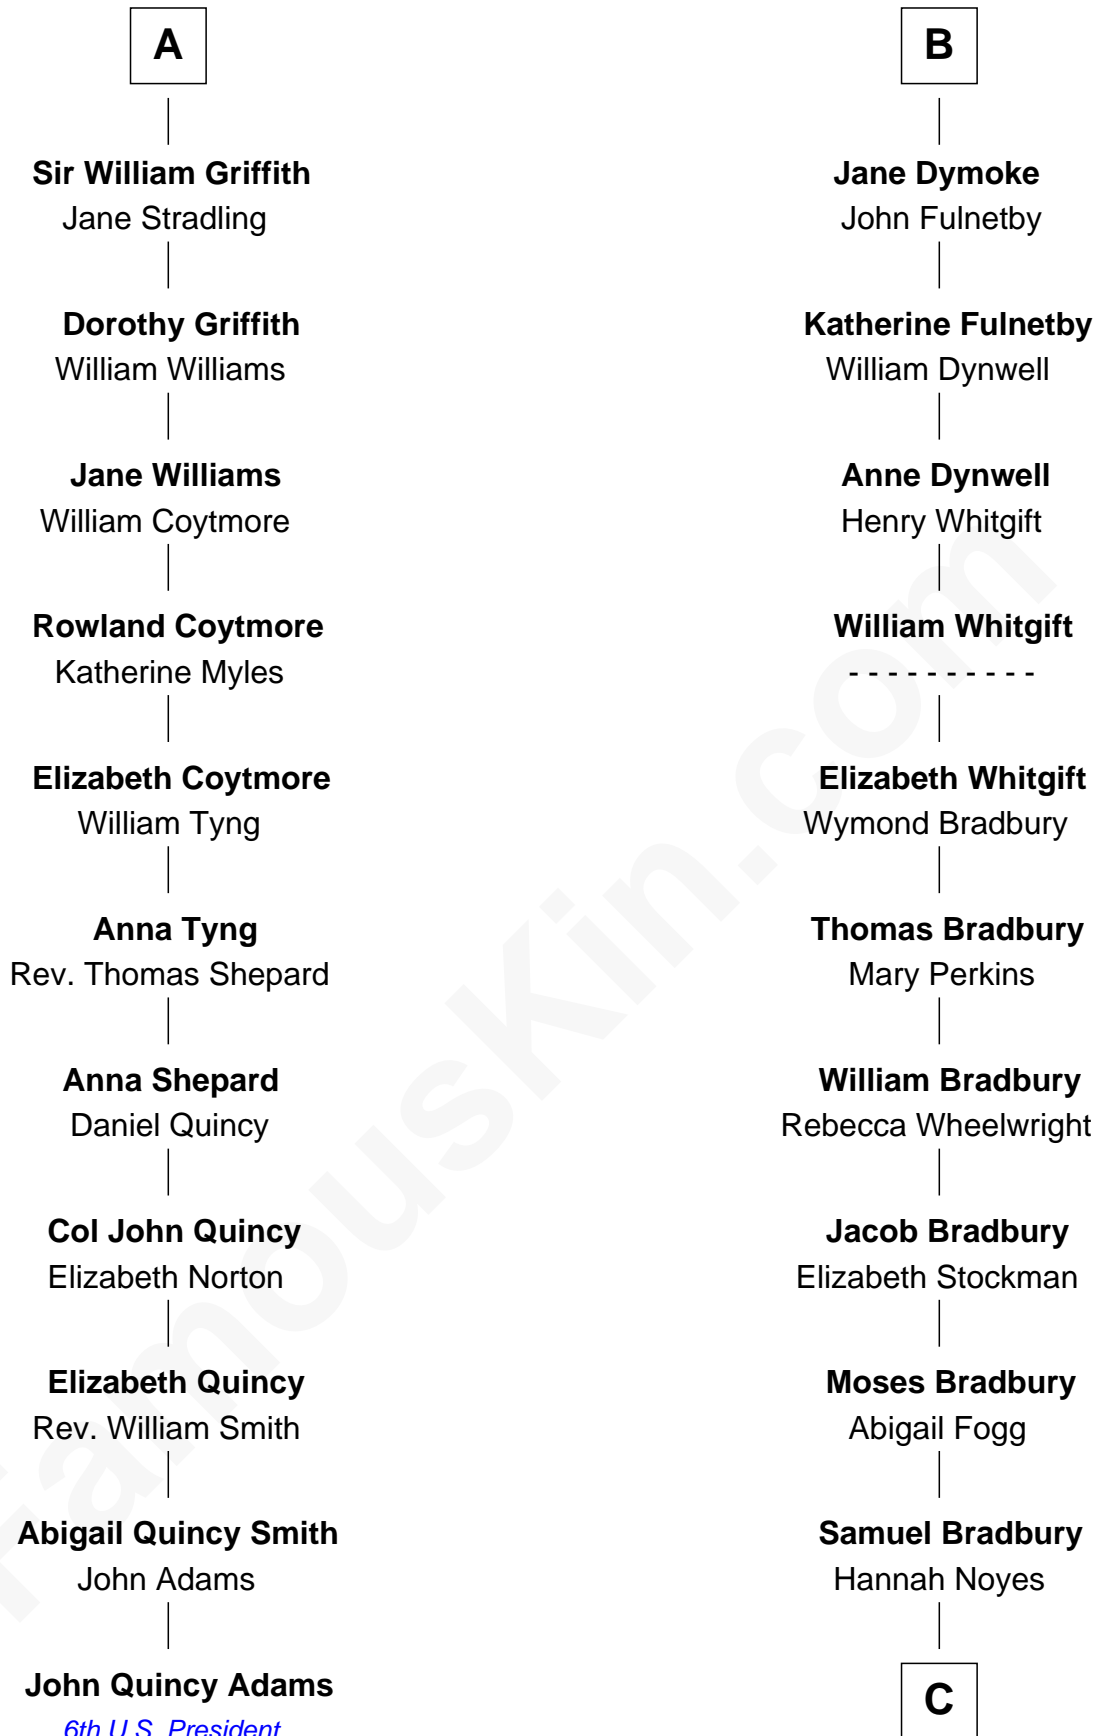

**FamousKin.com**  
**Relationship Chart of**  
**John Quincy Adams**  
*6th U.S. President*

**17th cousin 4 times removed of**  
**Ray Bradbury**  
*Author of The Martian Chronicles*

**C**

Samuel Bradbury

Frances Mary Rohead

Samuel Irving Bradbury

Mary Adell Spaulding

Samuel Hinkston Bradbury

Minnie Alice Davis

Leonard Spaulding Bradbury

Esther Marie Moberg

Ray Bradbury

*Author of The Martian Chronicles*