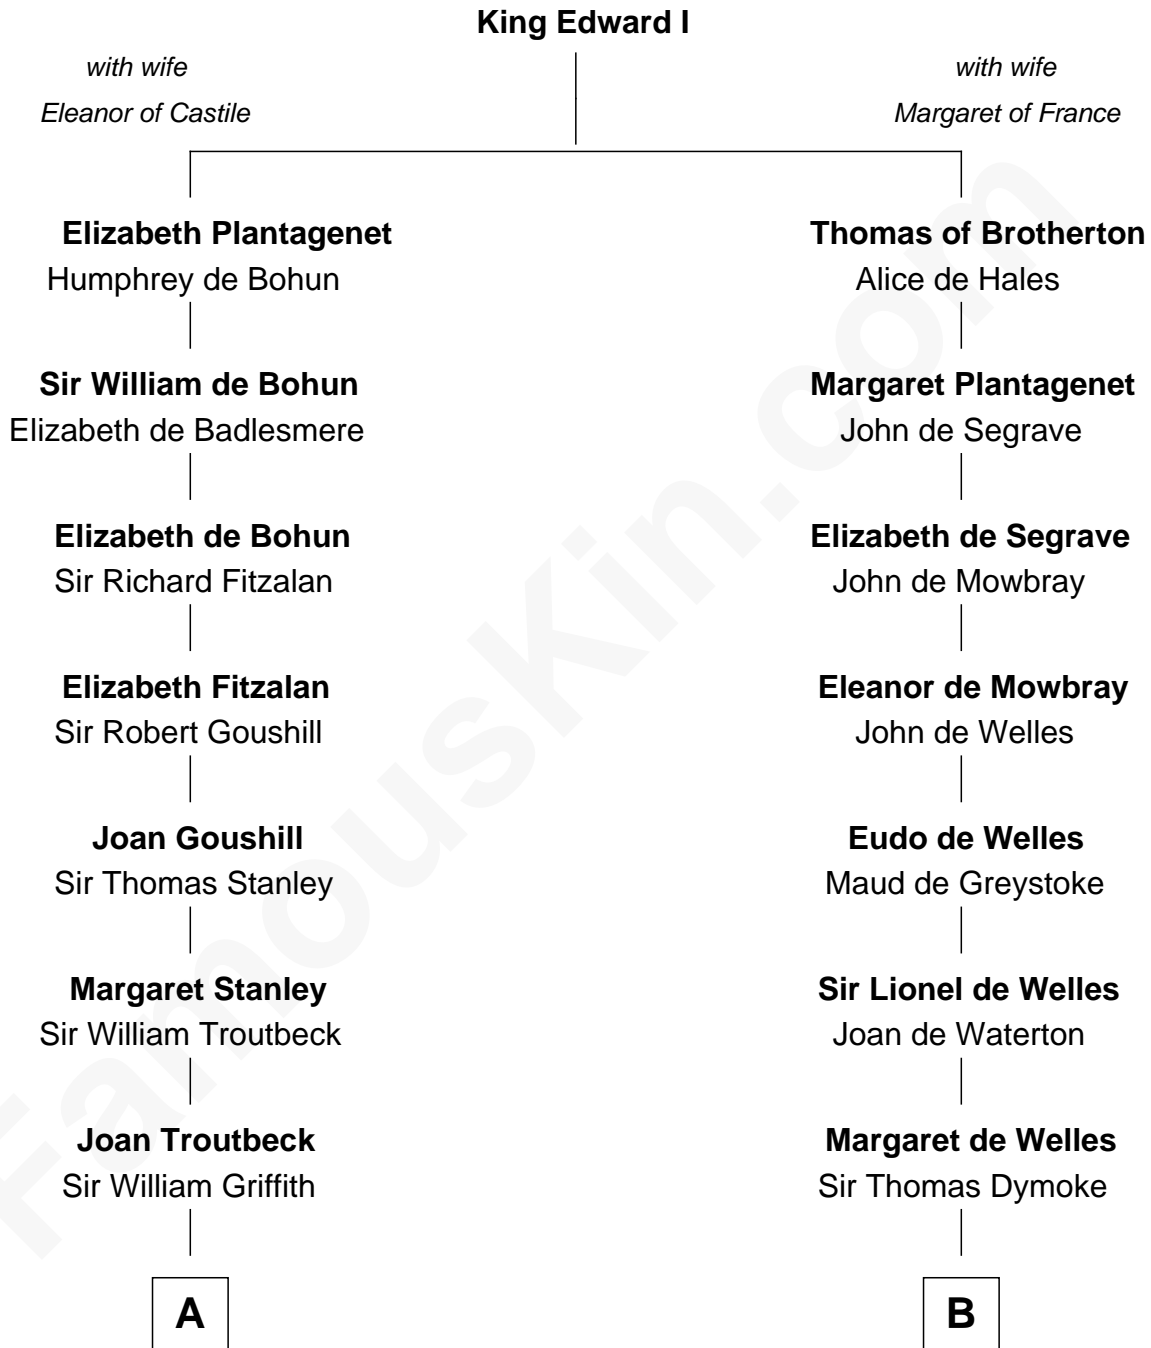

**FamousKin.com**  
**Relationship Chart of**  
**John Quincy Adams**  
*6th U.S. President*

**17th cousin 4 times removed of**  
**Ray Bradbury**  
*Author of The Martian Chronicles*

**C**

Samuel Bradbury

Frances Mary Rohead

Samuel Irving Bradbury

Mary Adell Spaulding

Samuel Hinkston Bradbury

Minnie Alice Davis

Leonard Spaulding Bradbury

Esther Marie Moberg

Ray Bradbury

*Author of The Martian Chronicles*