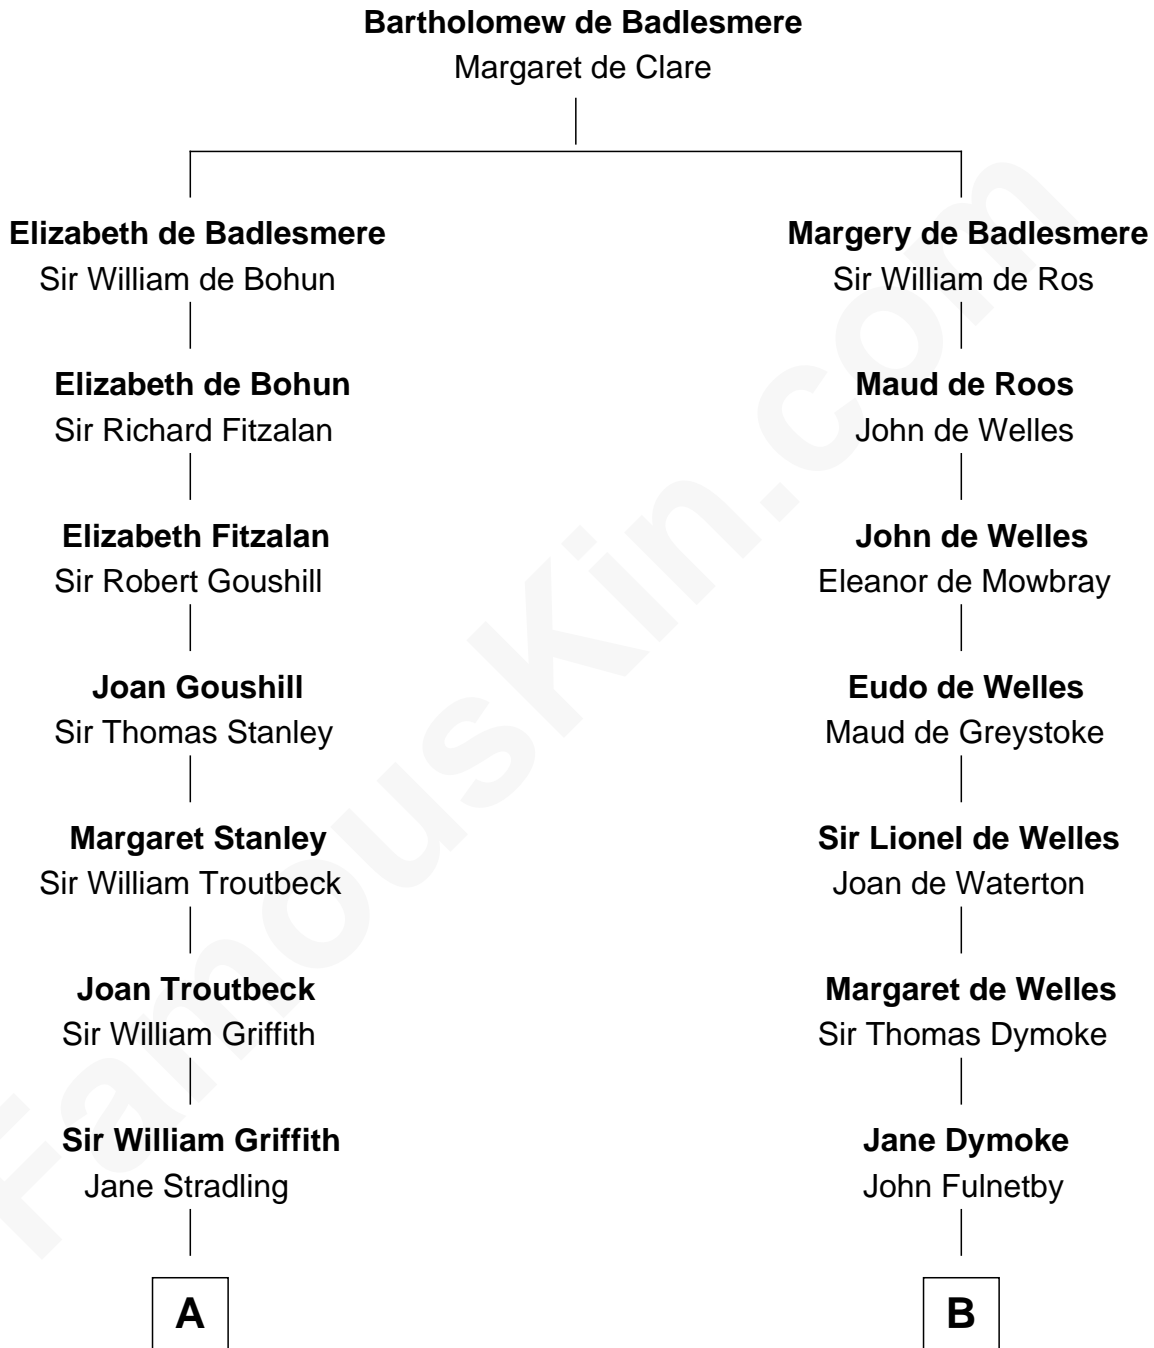

FamousKin.com
Relationship Chart of
John Quincy Adams
6th U.S. President

16th cousin 4 times removed of
Ray Bradbury
Author of The Martian Chronicles

C

Samuel Irving Bradbury

Mary Adell Spaulding

Samuel Hinkston Bradbury

Minnie Alice Davis

Leonard Spaulding Bradbury

Esther Marie Moberg

Ray Bradbury

Author of The Martian Chronicles

FamousKin.com