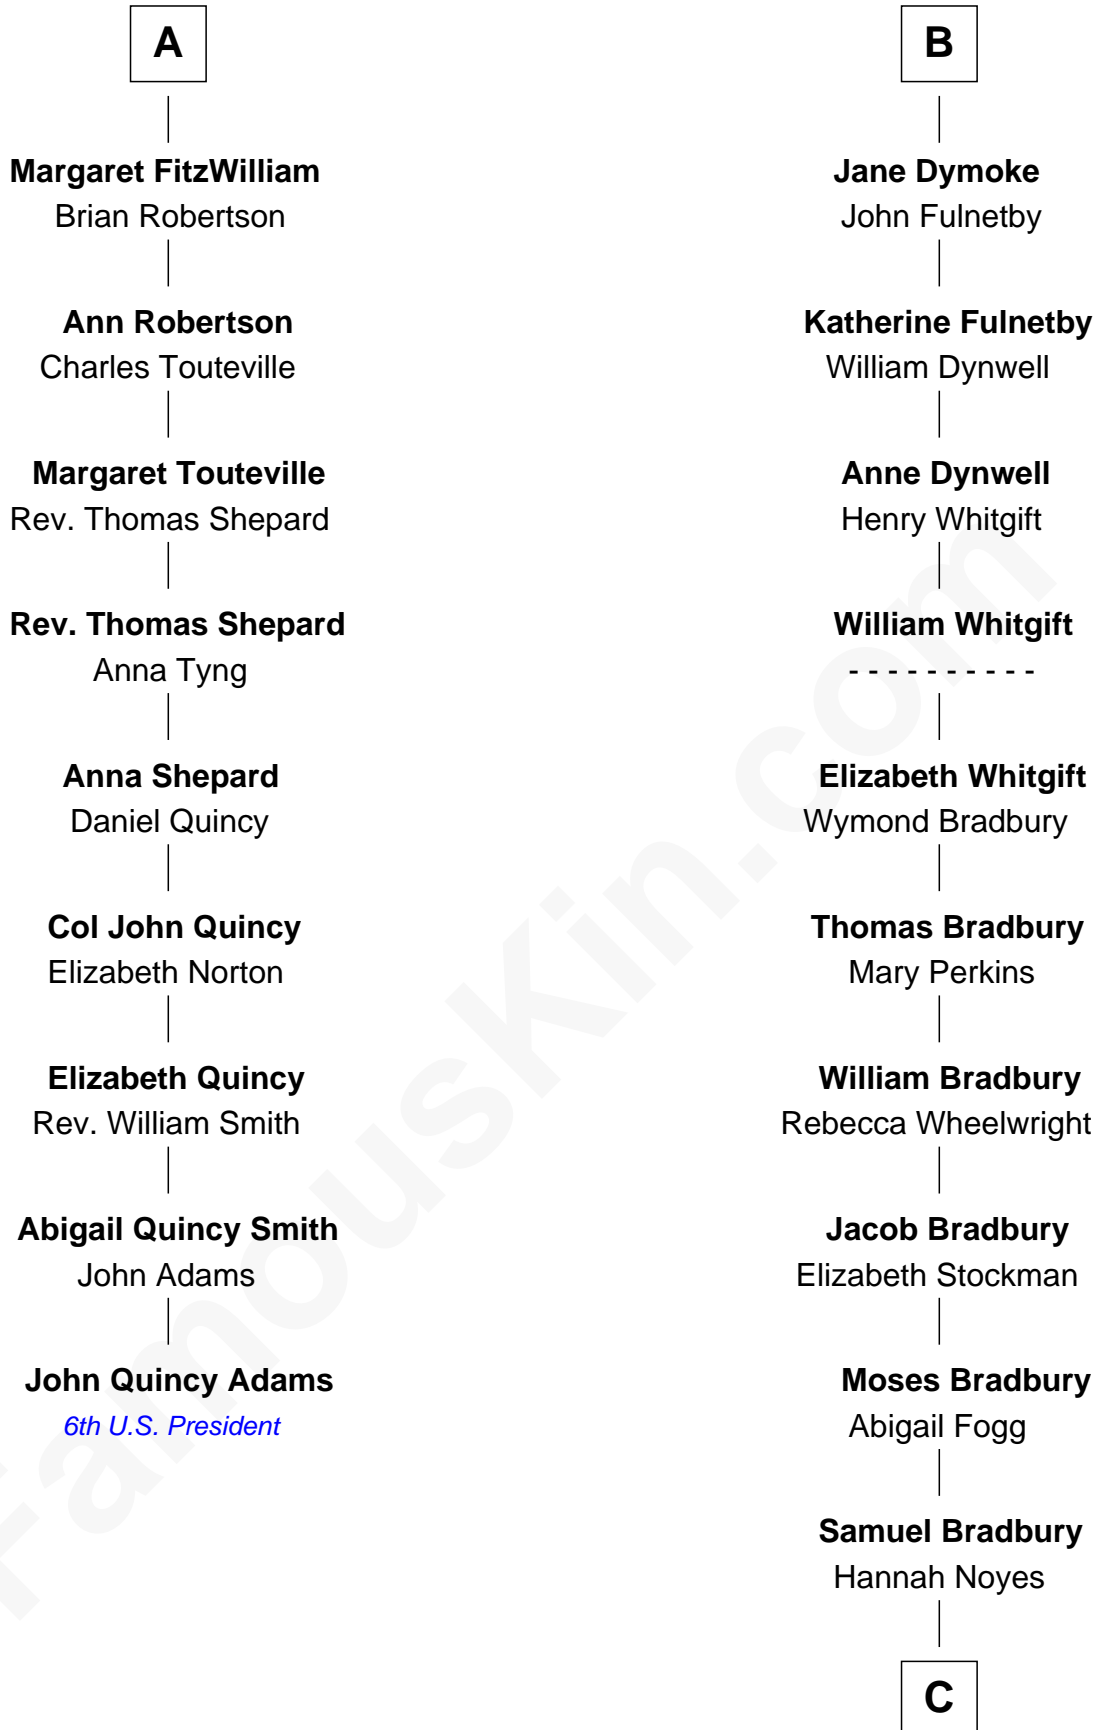

FamousKin.com
Relationship Chart of
John Quincy Adams
6th U.S. President

15th cousin 6 times removed of
Ray Bradbury
Author of The Martian Chronicles

C

Samuel Bradbury

Frances Mary Rohead

Samuel Irving Bradbury

Mary Adell Spaulding

Samuel Hinkston Bradbury

Minnie Alice Davis

Leonard Spaulding Bradbury

Esther Marie Moberg

Ray Bradbury

Author of The Martian Chronicles

FamousKin.com