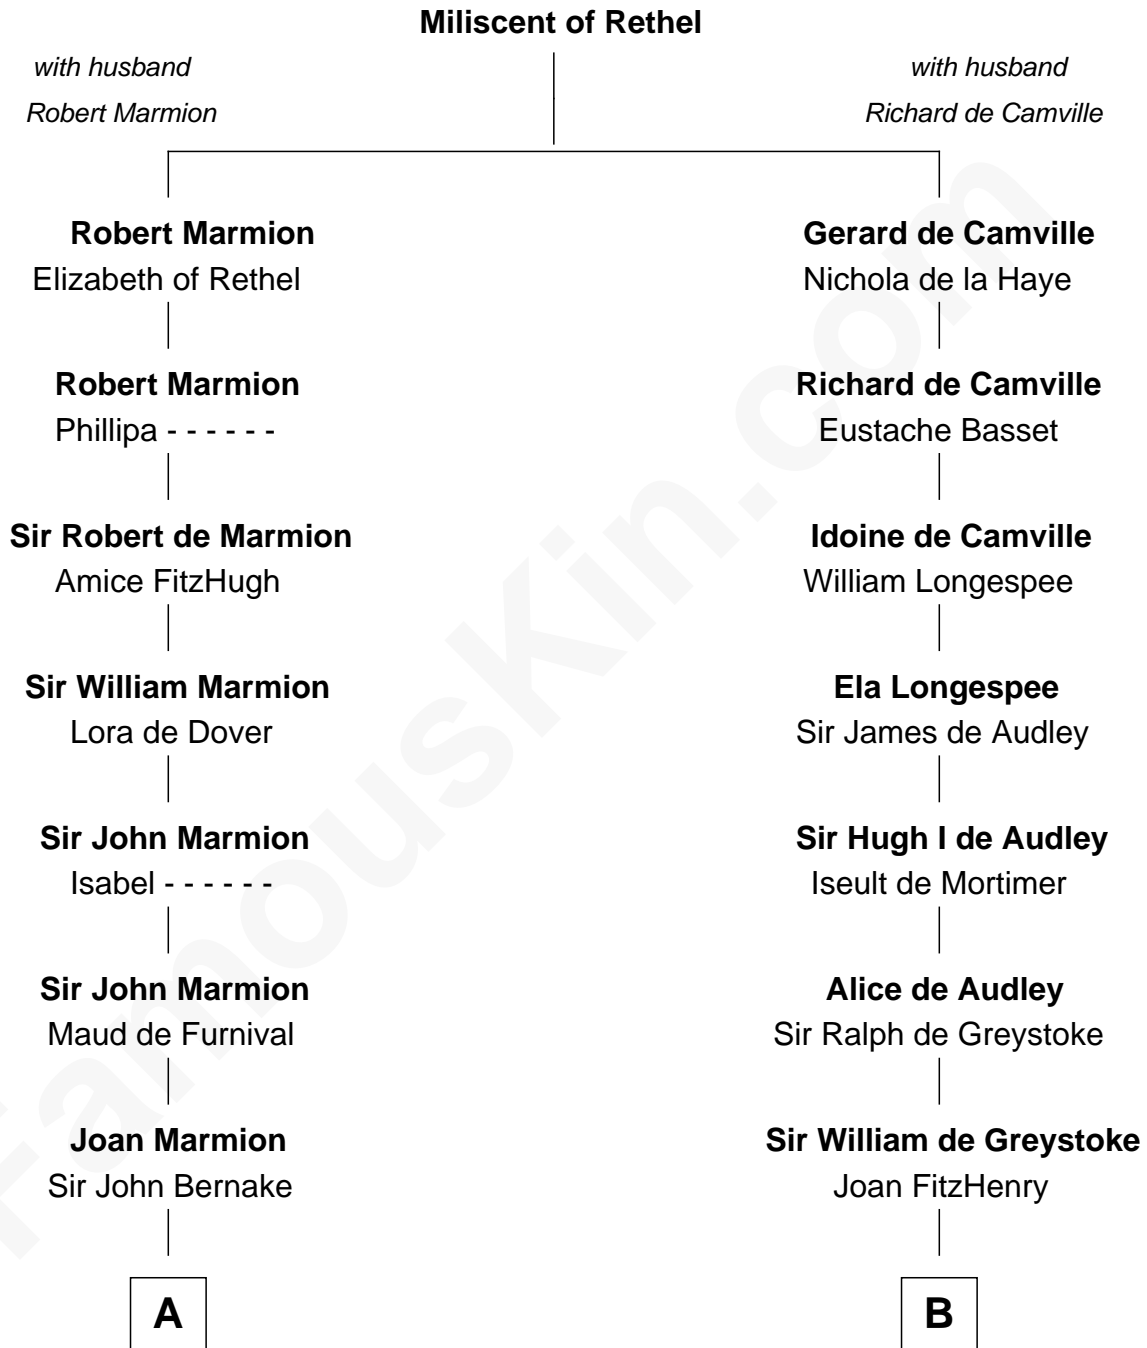

FamousKin.com
Relationship Chart of
John Quincy Adams
6th U.S. President

19th cousin 2 times removed of
George Washington
1st U.S. President

C

Anna Shepard

Daniel Quincy

Col John Quincy

Elizabeth Norton

Elizabeth Quincy

Rev. William Smith

Abigail Quincy Smith

John Adams

John Quincy Adams

6th U.S. President

D

Mildred Warner

Lawrence Washington