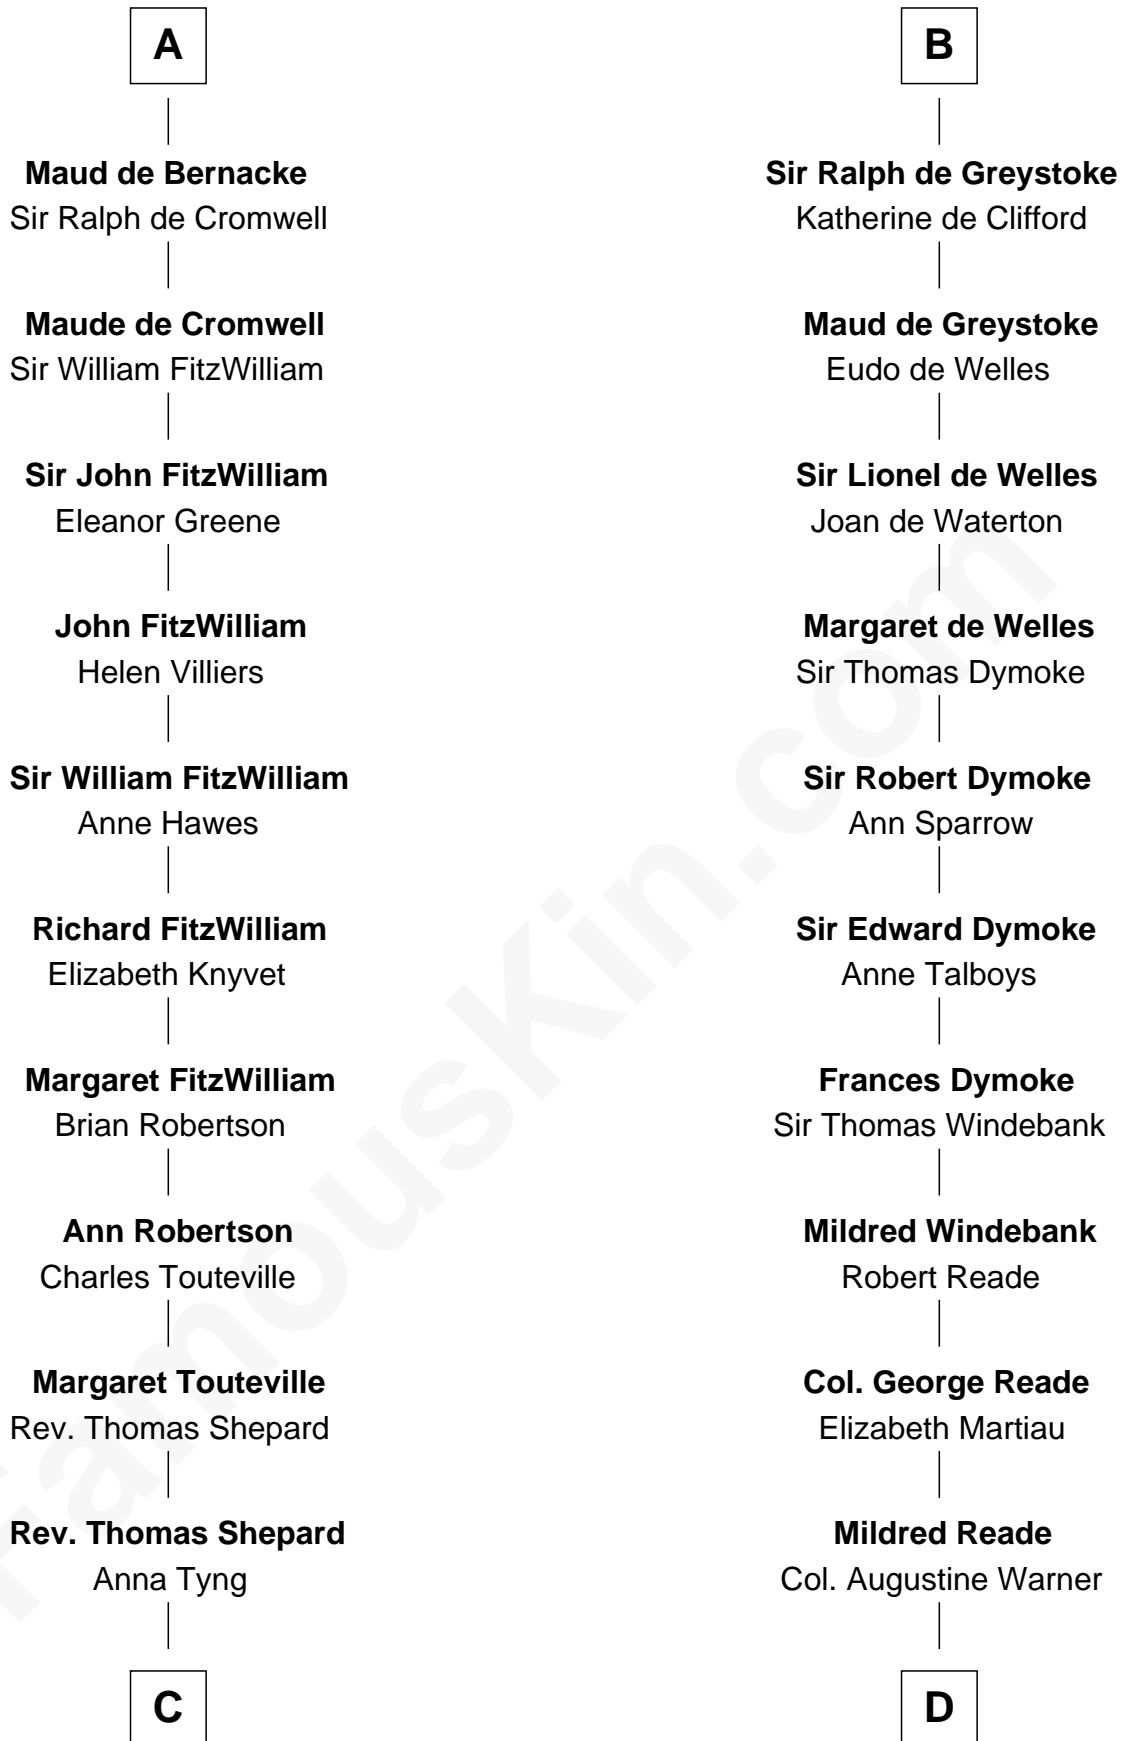

FamousKin.com
Relationship Chart of
John Quincy Adams
6th U.S. President

19th cousin 2 times removed of
George Washington
1st U.S. President

C

Anna Shepard

Daniel Quincy

Col John Quincy

Elizabeth Norton

Elizabeth Quincy

Rev. William Smith

Abigail Quincy Smith

John Adams

John Quincy Adams

6th U.S. President

D

Mildred Warner

Lawrence Washington