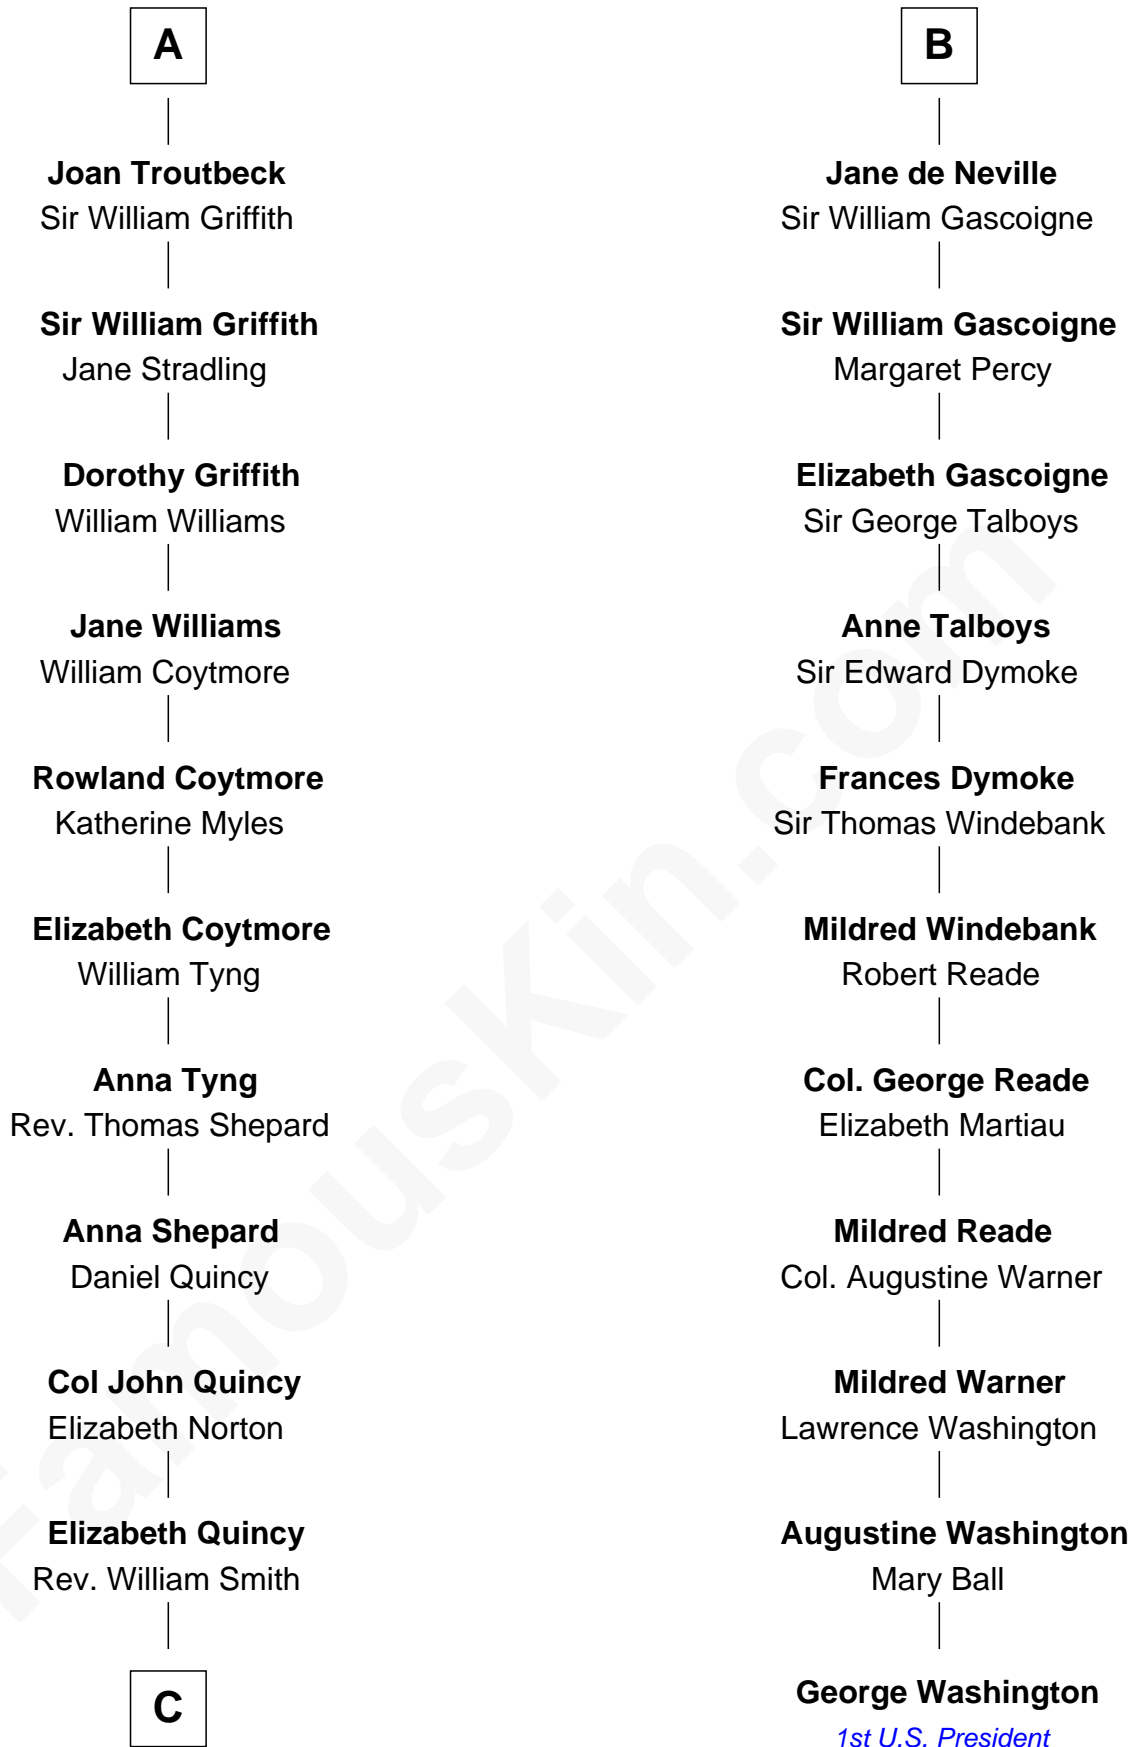

FamousKin.com Relationship Chart of

John Quincy Adams

6th U.S. President

17th cousin 1 time removed of

George Washington

1st U.S. President

Sir Humphrey de Bohun

Eleanor de Braiose

C

Abigail Quincy Smith

John Adams

John Quincy Adams

6th U.S. President

FamousKin.com